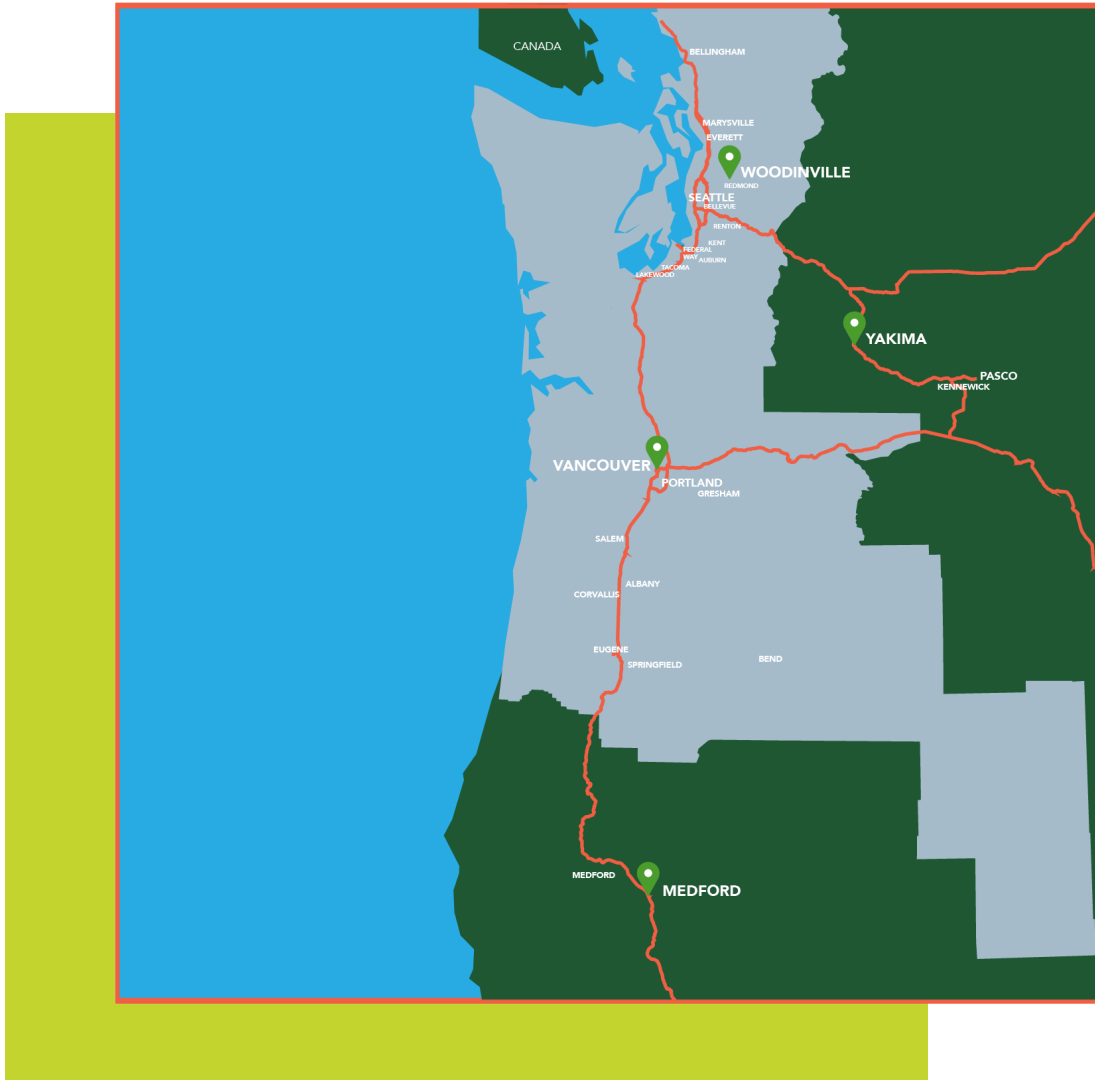

Boise Cascade®
MILLWORK

Boise Cascade Millwork in The Pacific Northwest

See what sets Boise Cascade Millwork apart from other millwork options.

Transcend the Threshold of Quality

Transcend your expectations of quality with the best in millwork at the Pacific Northwest area's finest door shop supplier, offering the full line of Jeld-Wen Doors and Simpson Door Company.

JELD WEN.

Simpson®
Door Company

ECLIPSE®

Boise Cascade®
MILLWORK

Service Area Map for The Pacific Northwest

Locations are approximate, not exact,
contact your local sales rep for specific
delivery details or questions.