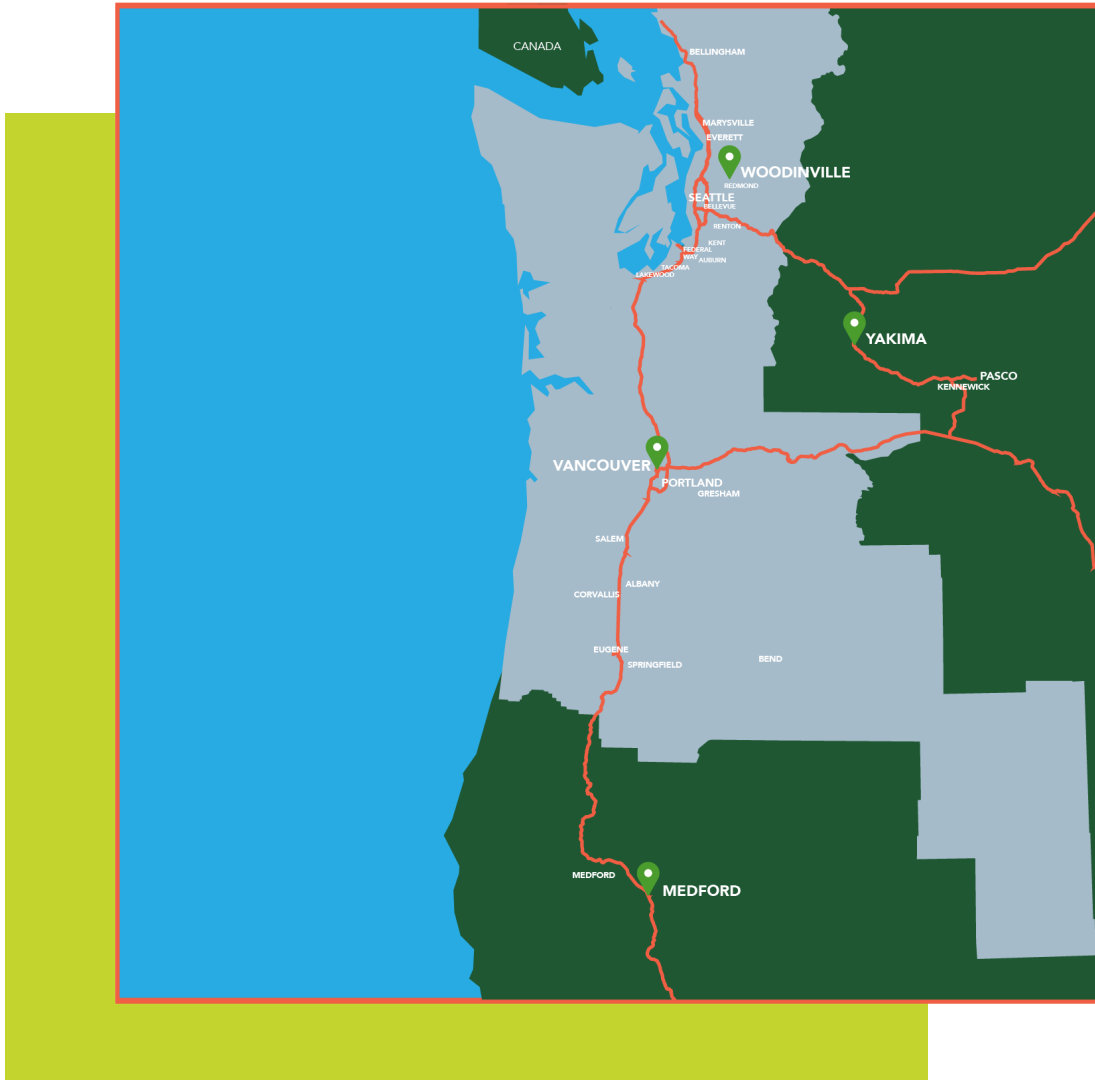

Boise Cascade®
MILLWORK

Boise Cascade Millwork in The Pacific Northwest

See what sets Boise Cascade Millwork apart from other millwork options.

Transcend the Threshold of Quality

Transcend your expectations of quality with the best in millwork at the Pacific Northwest area's finest door shop supplier, offering the full line of Jeld-Wen Doors and Simpson Door Company.

JELD WEN.

Simpson®
Door Company

ECLIPSE®

3309 NW Lower River Rd Vancouver, WA, 98660-1041 (833)-694-5090

Boise Cascade®
MILLWORK

Service Area Map for The Pacific Northwest

Locations are approximate, not exact,
contact your local sales rep for specific
delivery details or questions.

Scan to
Learn More

3309 NW Lower River Rd Vancouver, WA, 98660-1041 (833)-694-5090