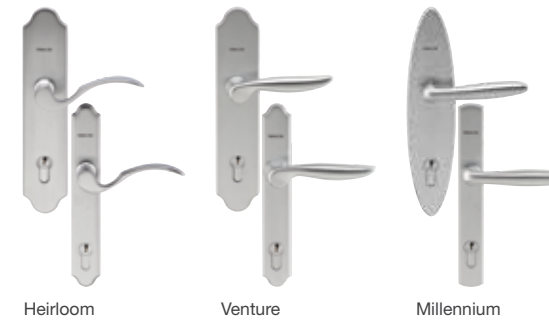

Privacy & Textured Glass Options

- XK = Reeded
- XE = Satin Etch
- XC = Chord
- XJ = Chinchilla
- XR = Rainglass
- XN = Granite

Multi-Point Locking System

Handlesets

Standard Door Options

Tongue
(For single door systems.)