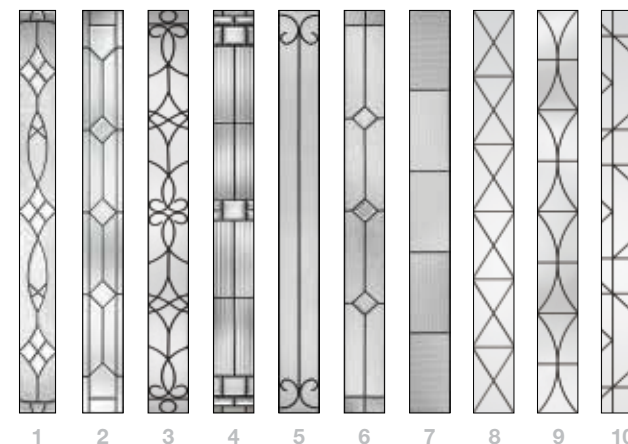

Pulse is geometry with energy. Designed to be fun and easy to mix and match with sleek, flush door and sidelite styles, you can create a modern entrance without missing a beat. Explore all the possible combinations at thermatru.com/pulse. Mix and match to get the style numbers needed to order. Turn the page for a glimpse of available styles and sizes.

1 Start with a STYLE.

Combine doors and sidelites to create an entrance that fits your vision.

Linea Sidelites

2 Choose a MATERIAL.

Each style is available in any of these material choices.

Wood-Grained Fiberglass: Mahogany or Oak (Shown in Driftwood stain.)

Smooth Fiberglass

3 Select a GLASS.

Find an available glass design to complete the statement you want to make.

Privacy & Textured Glass

Available for all Pulse door styles.

Reeded Satin Etch Chord Chinchilla Rainglass Granite
Low-E Also Available.

Decorative Glass

Available for Linea.

Available for Ari.

- 1 Blackstone.
- 2 Crystalline.
- 3 Salinas.
- 4 Saratoga.
- 5 Riserva.
- 6 Pembridge.
- 7 Axis.
- 8 **NEW** Calix
- 9 **NEW** Latitude
- 10 **NEW** Echelon