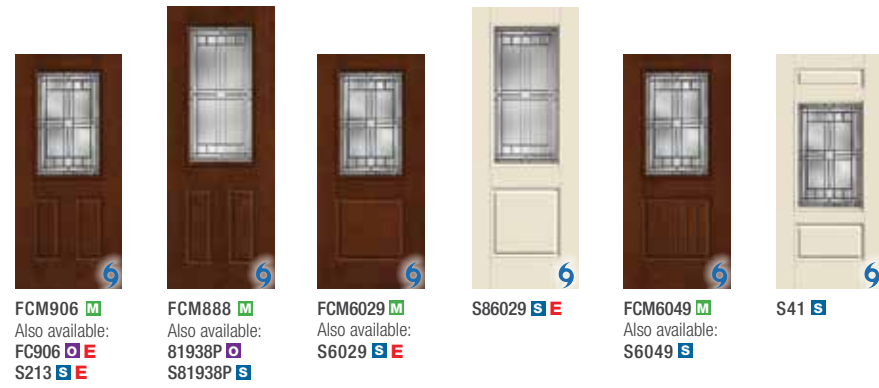

1/2 Lites

Saratoga™ ◆◆