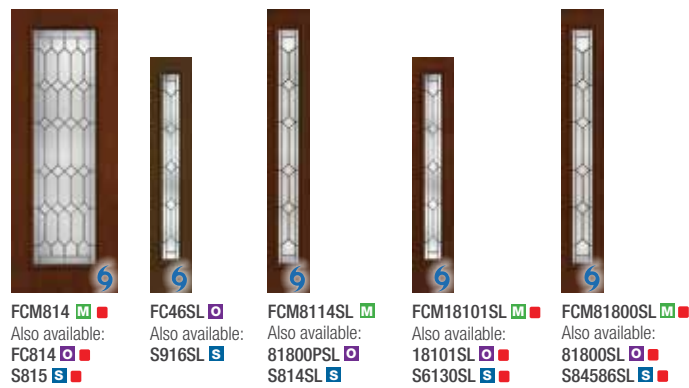

Wellesley ♦♦♦