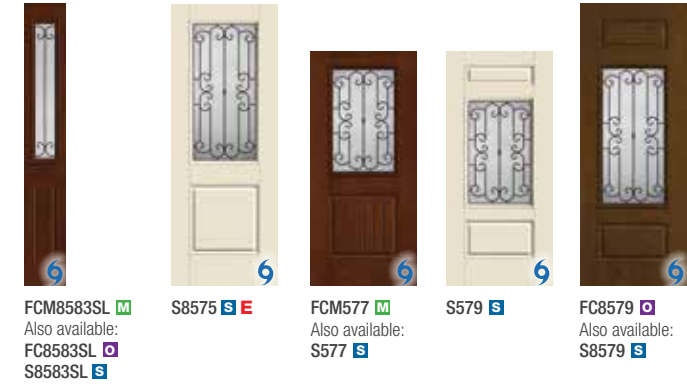

1/2 Lites

Saratoga™ ◆◆