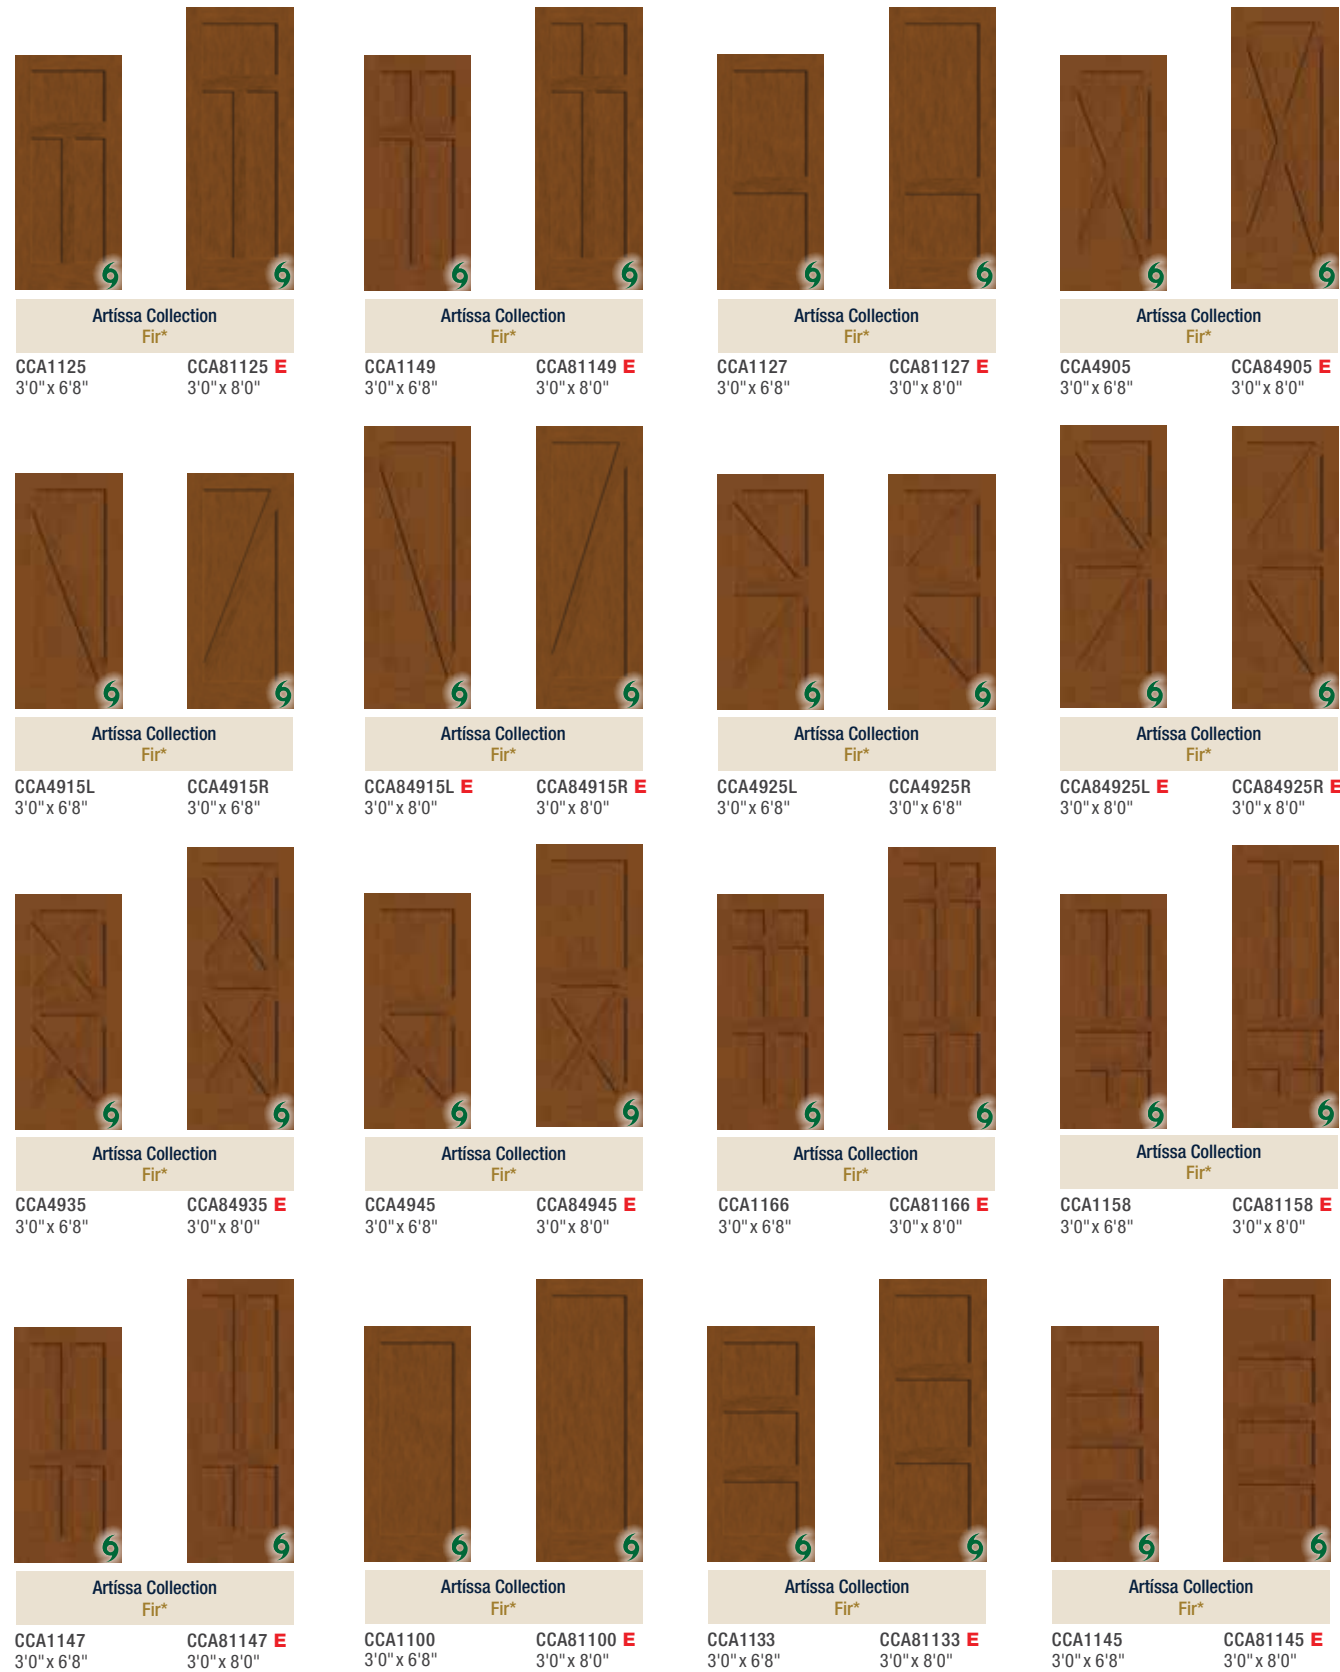

Classic Craft® Solid Panels