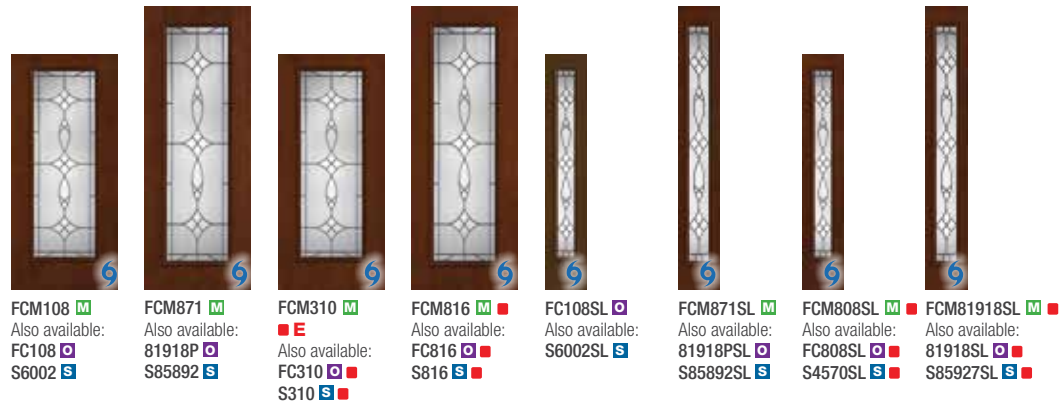

Full Lites

Blackstone ♦♦