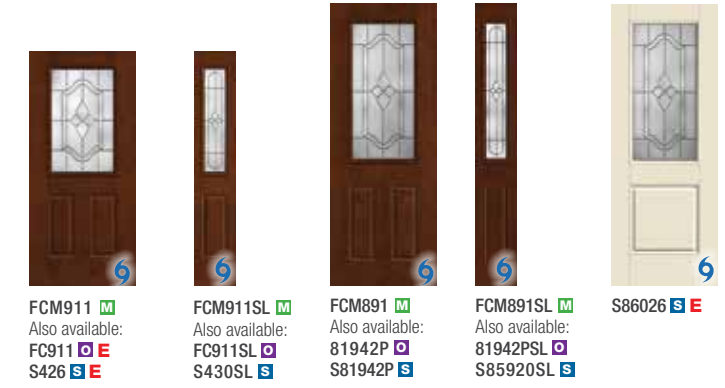

Concorde™ ◆◆◆