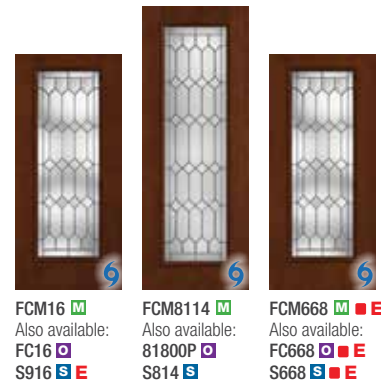

Crystalline ♦♦