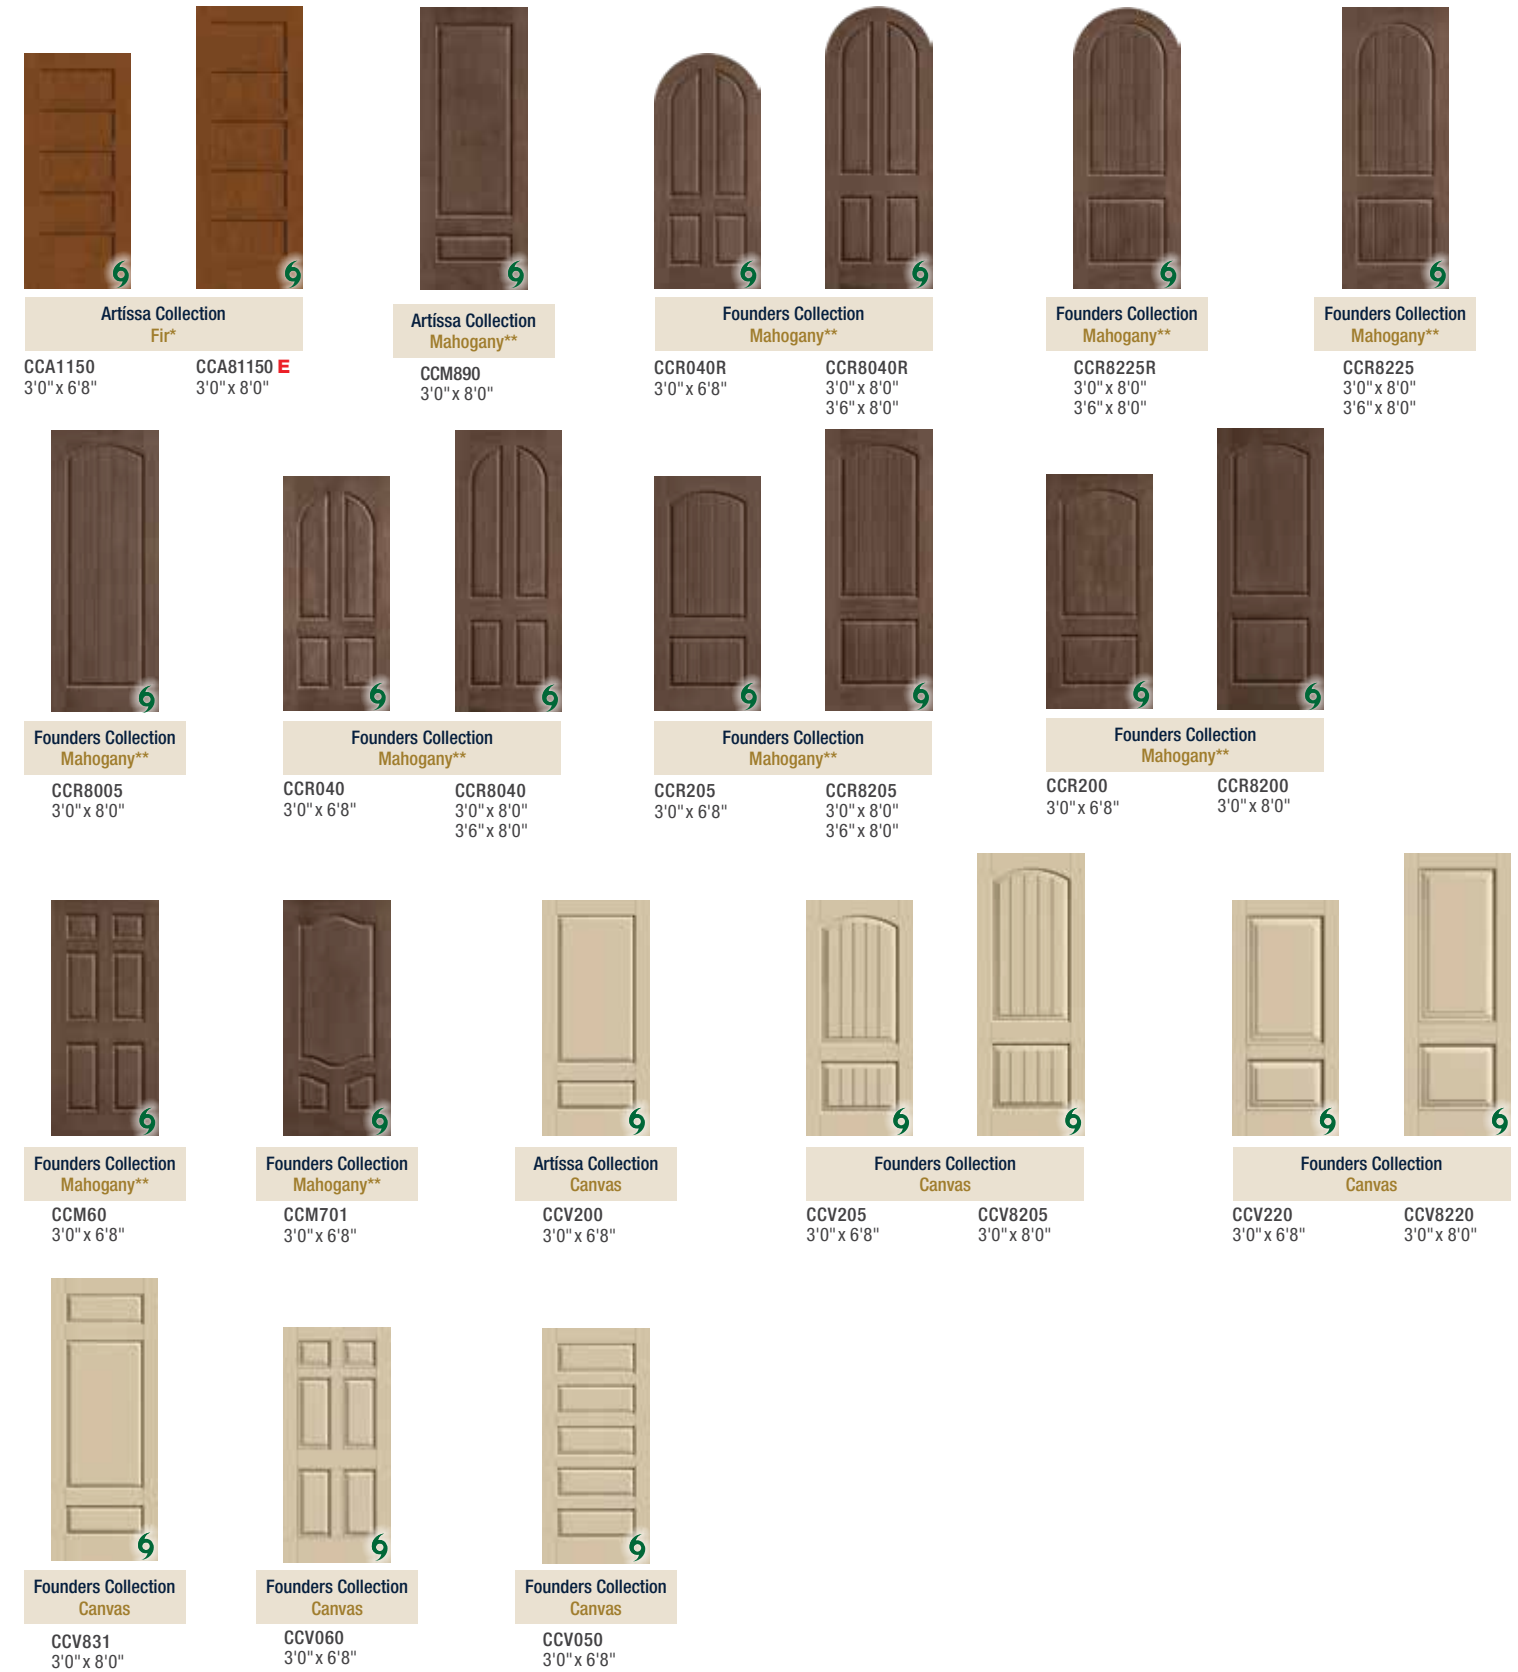

Classic Craft® Solid Panels

*Formerly Classic-Craft American Style.

**Formerly Classic-Craft Rustic.

Note: Additional structural fiberglass door styles and sizes also available for Impact only. Please verify that there is a Thermo-Tru product approval specific to your area for the configuration you want before buying.

Key

- Structural Option
- Impact Option
- Elevated 10" Bottom Rail Options