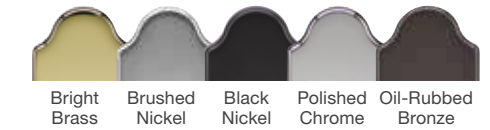

Finish Options