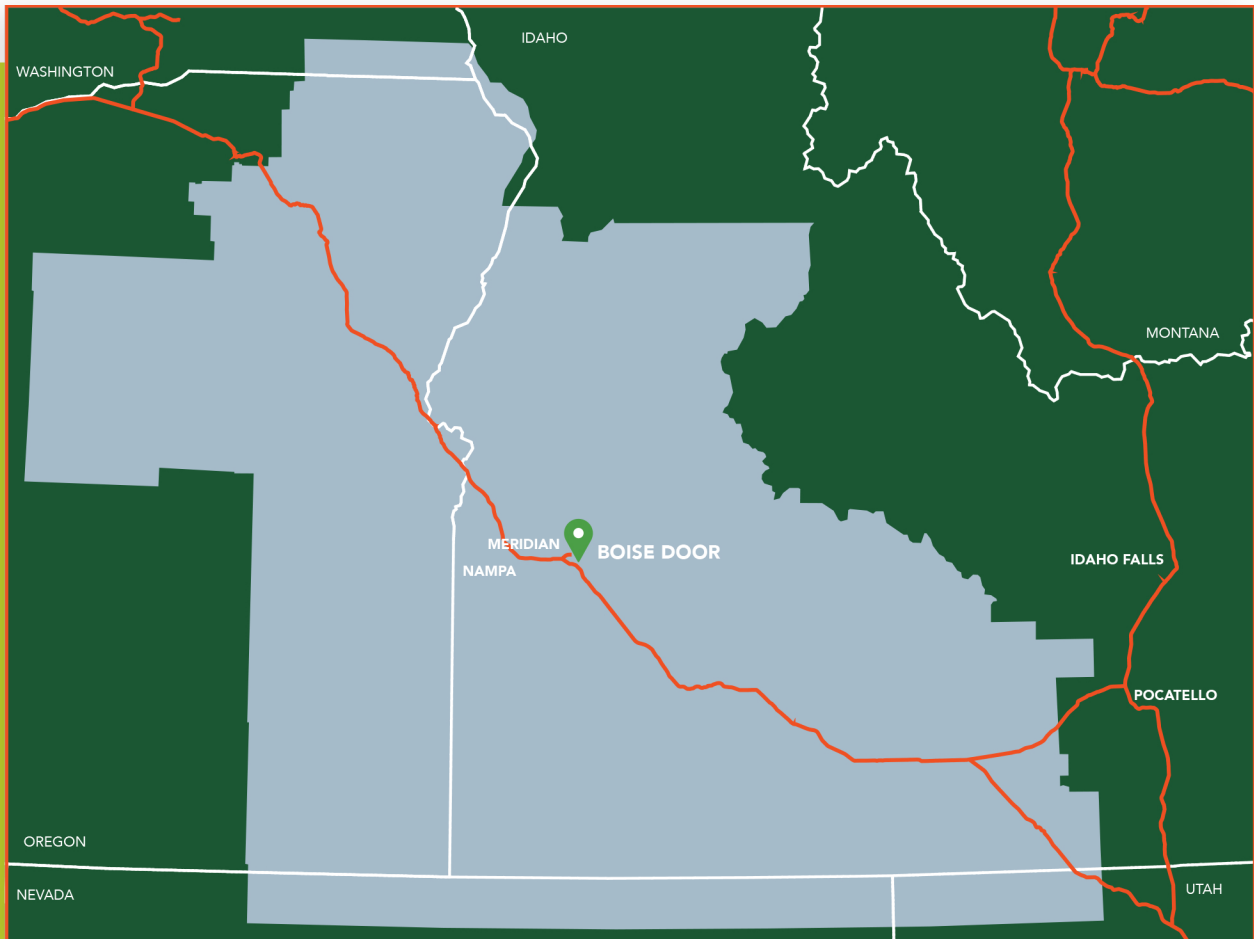

4300 S. Enterprise, Boise, ID 83705 | 208-384-7700

Boise Cascade®
MILLWORK

Service Area Map for Boise

Locations are approximate, not exact,
contact your local sales rep for specific
delivery details or questions.