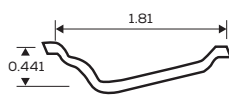

Bead & Cove