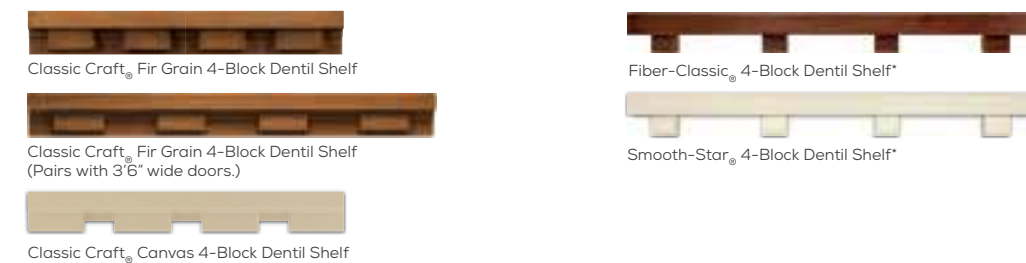

#### Clavos & Strap Hinges

Add a finishing touch of rustic flavor with decorative hardware in an authentic, hand-forged wrought iron look with a black finish. Includes Pyramid and round clavos as well as strap hinges.

#### Dentil Shelves

Complete the look with a dentil shelf for true Craftsman appeal or to complement other architectural elements around the house. Includes 4- and 16-block options.

Description	Part #	Size	Item
CCA 4-BLOCK DENTIL SHELF	CCADS04	26.2"	800920007
CCA 4-BLOCK DENTIL SHELF	CCA36DS04	35.1"	800920002
CCV 4-BLOCK DENTIL SHELF	CCVDS04	25.8"	800960459