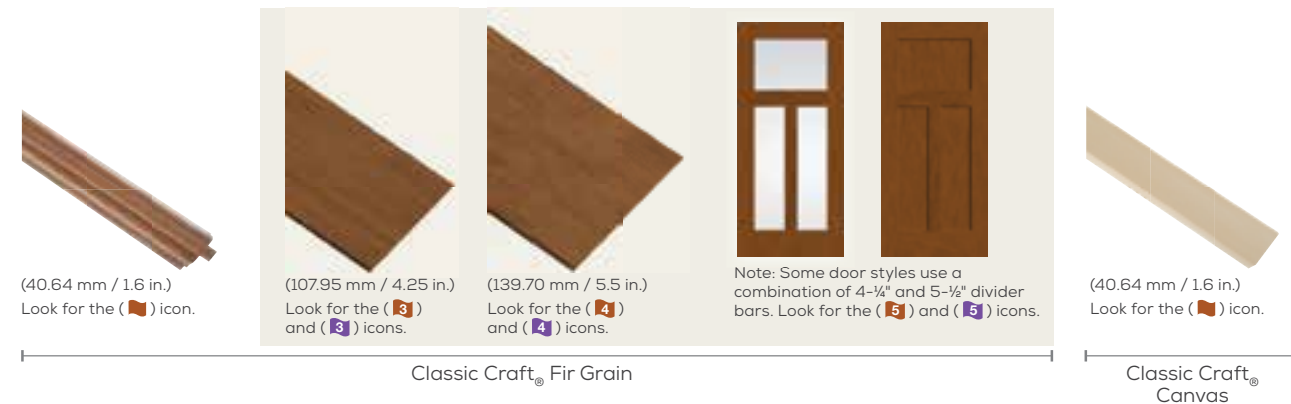

### DOOR & LITE DIVIDER BARS

Wood-grained or smooth SDL bars adhere to the interior and exterior panes of tempered glass and can be stained or painted to complement the door and home. 4-1/4" and 5-1/2" flat profile bars are also used on solid-panel doors as door divider bars.