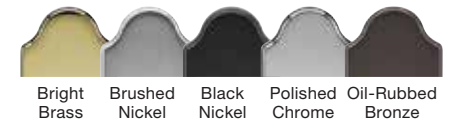

10 YEAR LIMITED WARRANTY
Fiber-Classic, Smooth-Star, Pulse & Steel

Durable Topcoat

Professional Application

PrismaGuard. Stain

PrismaGuard. Paint

Kwikset Hardware Options

Grip Style Handlesets

Levers

Deadbolts

Knobs

Keyless Touchscreen Deadbolts

Finish Options

Multi-Point Locking System

Exterior Handlesets

Finish Options

Standard Door Options