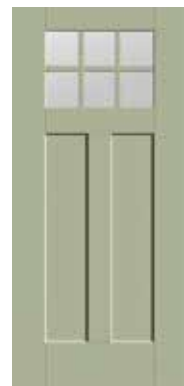

Smooth
Low-E SDL
S4816-SDLF1LE
Painted Cypress