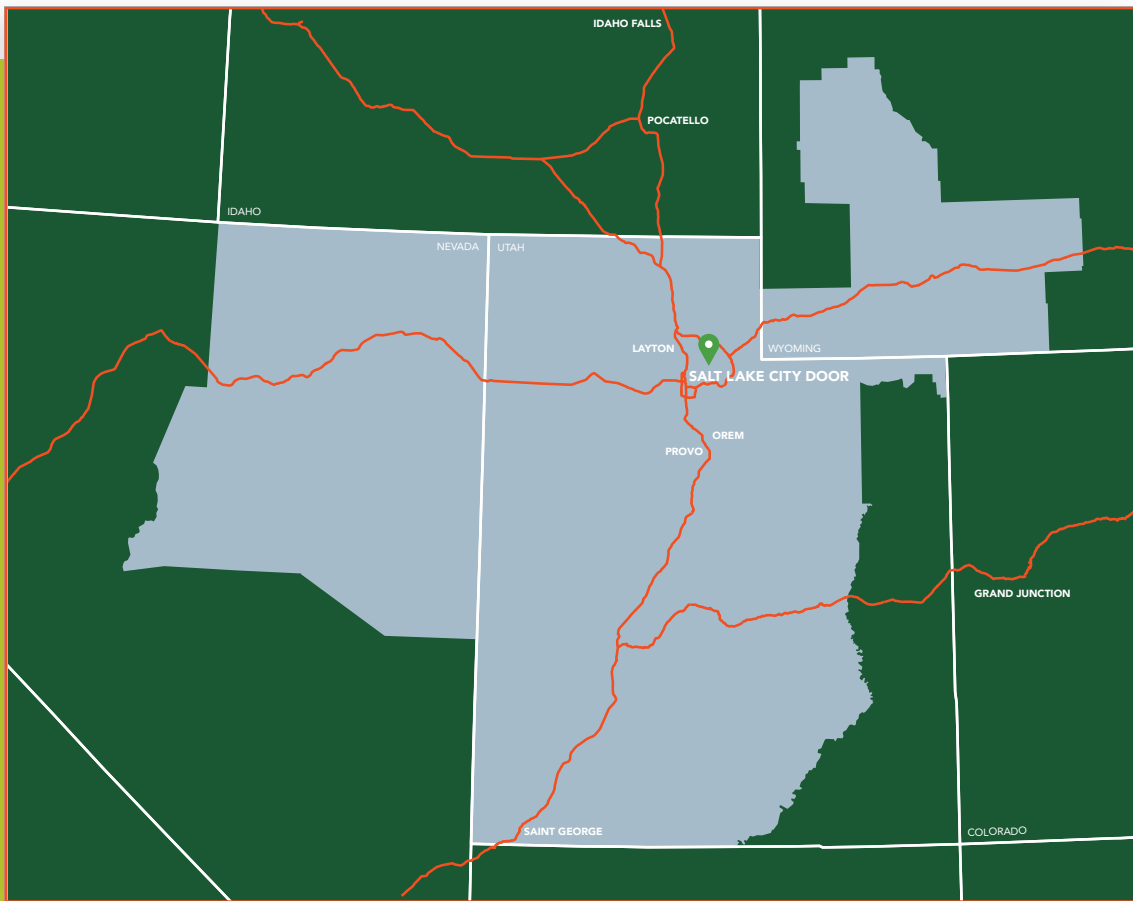

MDF Moulding

Base, Case, Boards, Shiplap,
Crown
Particle Board Shelving/
Stepping
MDF Sheets

Hardware

Barn Door Tracks
Bifold Track
Bifold
Hardware
Hinges

Fypon

Boise Cascade®
MILLWORK

Service Area Map for Salt Lake City

Locations are approximate, not exact,
contact your local sales rep for specific
delivery details or questions.

Scan to
Learn More