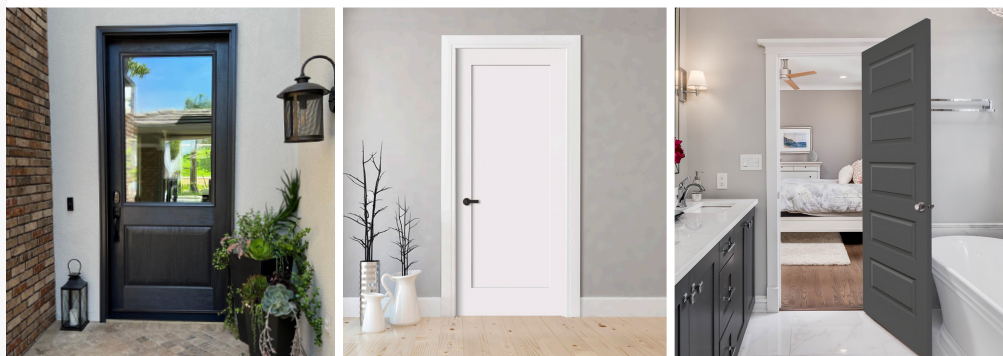

Therma-Tru® Doors

- Classic Craft®
- Fiber-Classic®
- Smooth-Star®
- Pulse®
- Profiles™
- Traditions
- Veris™
- Decorative Glass
- Sidelites
- Flush-Glazed Doors
- Transoms
- Simulated Divided Lites (SDL) Bars
- Composite Door Frames & Sills
- Advanta™
- Pet Door Cut-outs
- Multi-Point Locking Systems
- Multiple Mull Options & Size Modifications