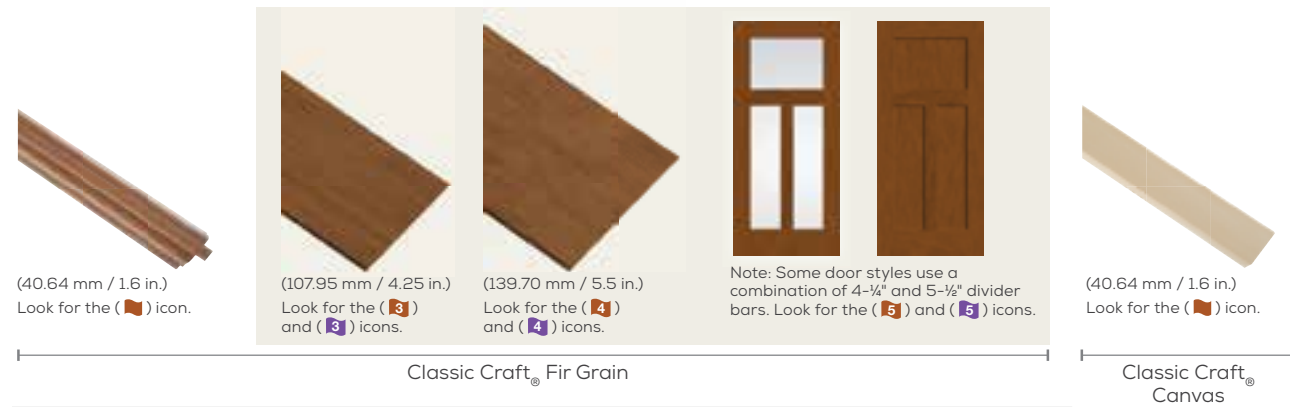

Boise Cascade
MILLWORK

Lever Style Handlesets

Heirloom

Description	Finish	Part #	Locking	Backplate
HANDLESET HEIRLOOM	Black Nickel	MPTS112374-1D	Active	Narrow
HANDLESET HEIRLOOM	Brushed Nickel	MPTS112374-1C	Active	Narrow
HANDLESET HEIRLOOM	Oil-Rubbed Bronze	MPTS112374-1H	Active	Narrow
HANDLESET HEIRLOOM	Oil-Rubbed Bronze	DTS112374-1H	Inactive	Narrow

Millennium

Description	Finish	Part #	Locking	Backplate
HANDLESET MILLENNIUM	Black Nickel	MPTS151216-1D	Active	Wide
HANDLESET MILLENNIUM	Brushed Nickel	MPTS151216-1C	Active	Narrow
HANDLESET MILLENNIUM	Oil-Rubbed Bronze	MPTS151216-1H	Active	Narrow
HANDLESET MILLENNIUM	Brushed Nickel	DTS151216-1C	Inactive	Narrow
HANDLESET MILLENNIUM	Oil-Rubbed Bronze	DTS151216-1H	Inactive	Narrow

Backplates: Wide, Narrow
Locking: Active, Inactive

DOOR & LITE DIVIDER BARS

Wood-grained or smooth SDL bars adhere to the interior and exterior panes of tempered glass and can be stained or painted to complement the door and home. 4-1/4" and 5-1/2" flat profile bars are also used on solid-panel doors as door divider bars.

(40.64 mm / 1.6 in.)
Look for the ( ) icon.

(107.95 mm / 4.25 in.)
Look for the ( ) and ( ) icons.

(139.70 mm / 5.5 in.)
Look for the ( ) and ( ) icons.

Note: Some door styles use a combination of 4-1/4" and 5-1/2" divider bars. Look for the ( ) and ( ) icons.

(40.64 mm / 1.6 in.)
Look for the ( ) icon.

Classic Craft® Fir Grain

Classic Craft® Canvas

Description	Part #	Width
CCA 24 PIECE DOOR VERTICAL DIVIDER PACK For use with 3'6" Flush-Glazed Doors.	CCA36LD3024V24	1.6"
CCA 6-LITE DOOR DIVIDER KIT 1 PER PACK For use with 3'6" Flush-Glazed Doors.	CCALD3024L6-1	1.6"
CCA STYLE LITE DIVIDER 4-LITE DOOR PACKAGE 1 PER PACK Contains 2 vertical and 4 horizontal pieces (1 door).	CCALD2618L4-1	1.6"
CCA STYLE LITE DIVIDER 6-LITE DOOR PACKAGE 1 PER PACK Contains 2 vertical and 6 horizontal pieces (1 door).	CCALD2618L6-1	1.6"
CCA STYLE LITE DIVIDER SIDELITE LONG HORIZONTAL 20-PACK Contains 20 long horizontal pieces.	CCALDSLHL20	1.6"
CCA STYLE LITE DIVIDER VERTICAL 24-PACK For use with 26" x 66" and 26" x 80" shaker flush-glazed doors and opaque 1 panel shaker.	CCALD2618V24	1.6"
CCS WI DOOR/LITE DIVIDER LINEAL BULK PACK For use with 26" x 66" and 26" x 80" shaker flush-glazed doors and opaque 1 panel shaker.	CCS4LD86-6	4.25"
CCV LITE DIVIDER SIDELITE HORIZONTAL 20 PER PACK	CCVLDLH-20	1.6"

ACCESSORIES

Clavos & Strap Hinges

Add a finishing touch of rustic flavor with decorative hardware in an authentic, hand-forged wrought iron look with a black finish. Includes Pyramid and round clavos as well as strap hinges.