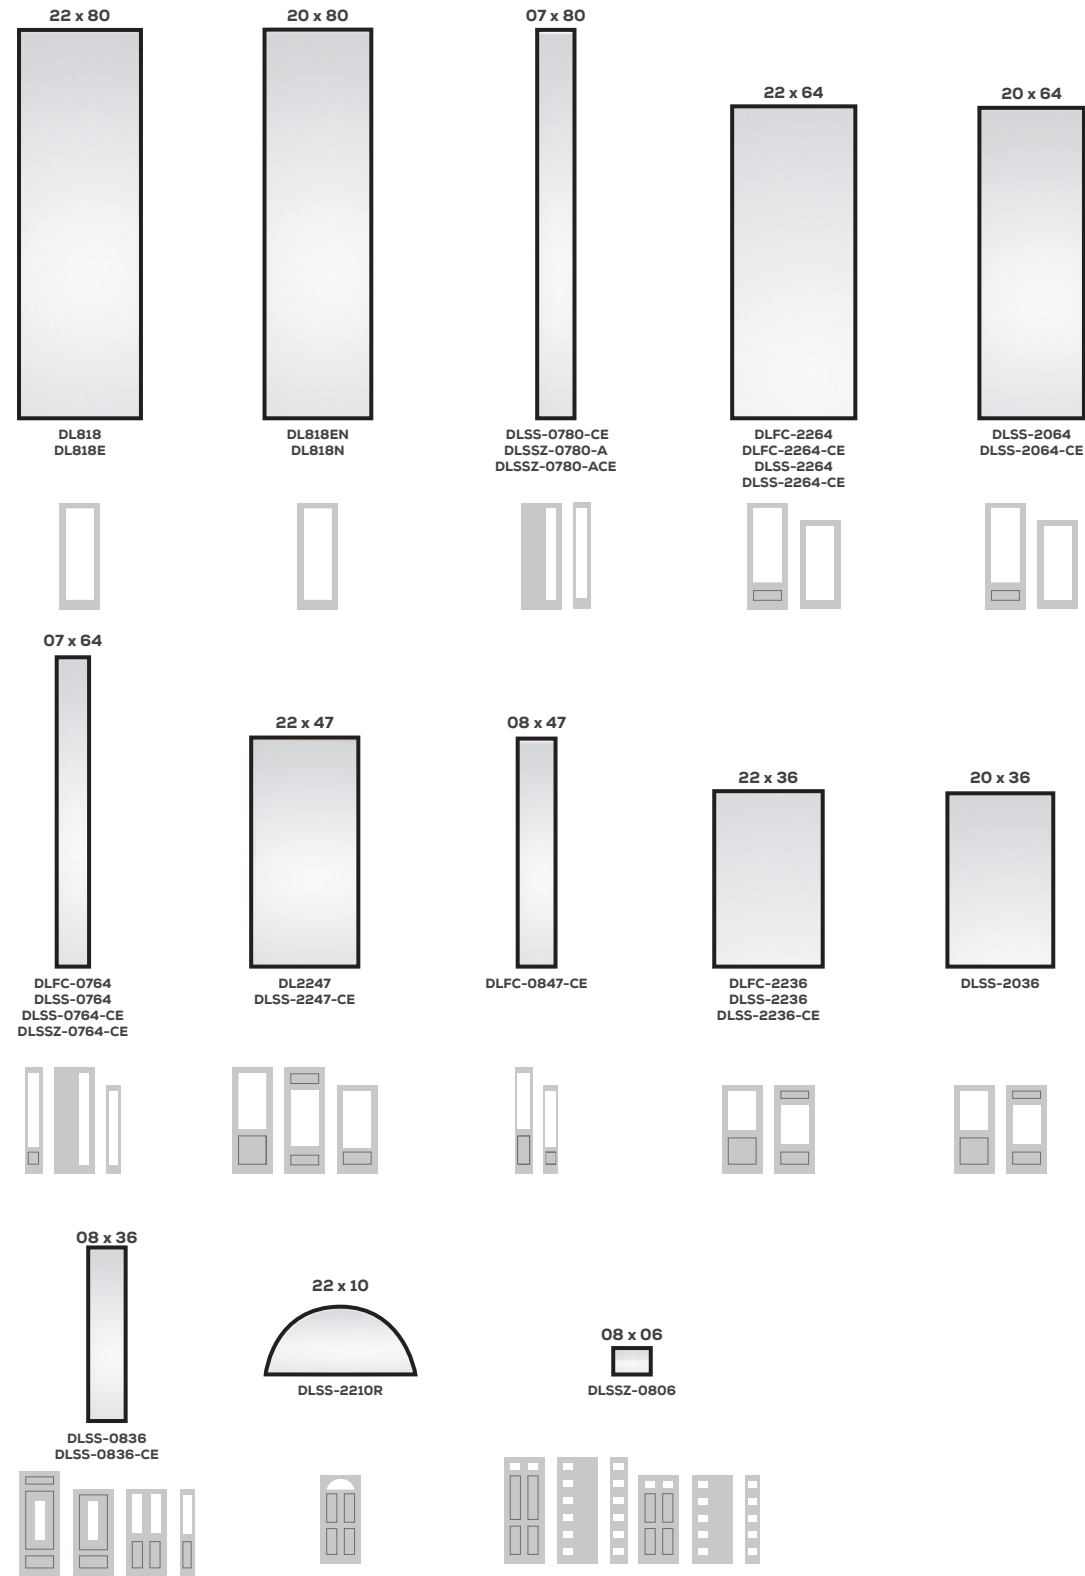

CE = LOW-E
FC = BUFF
SS = SMOOTH
Z = FLAT FRAME

PRODUCT IMAGES SHOW EXTERIOR SIDE OF DOOR.

Boise Cascade®
MILLWORK

CLEAR GLASS

GRILLES

CE = LOW-E
FC = BUFF
SS = SMOOTH
Z = FLAT FRAME

PRODUCT IMAGES SHOW EXTERIOR SIDE OF DOOR.