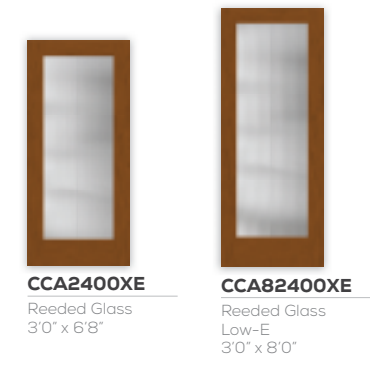

Boise Cascade®
MILLWORK

millwork.bc.com
1020 West 3265 South
Salt Lake City, Utah 84119
801-973-3943
slcdoororders@bc.com

THERMA TRU®
DOORS

Boise Cascade
MILLWORK

CLASSIC CRAFT®

CLASSIC CRAFT® FIR GRAIN

Boise Cascade
MILLWORK