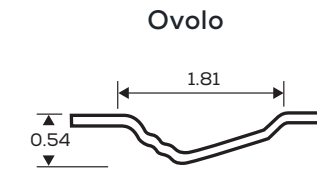

STICKING PROFILES

JOHNSON POCKET DOORS

Item	Description
7712001	Converging door kit 1555
7712005	Pocket door hardware 1500PPK3
7712007	3068 Pocket door frame 1500 2x4
7712527	3080 Pocket door Frame 1500 2x4