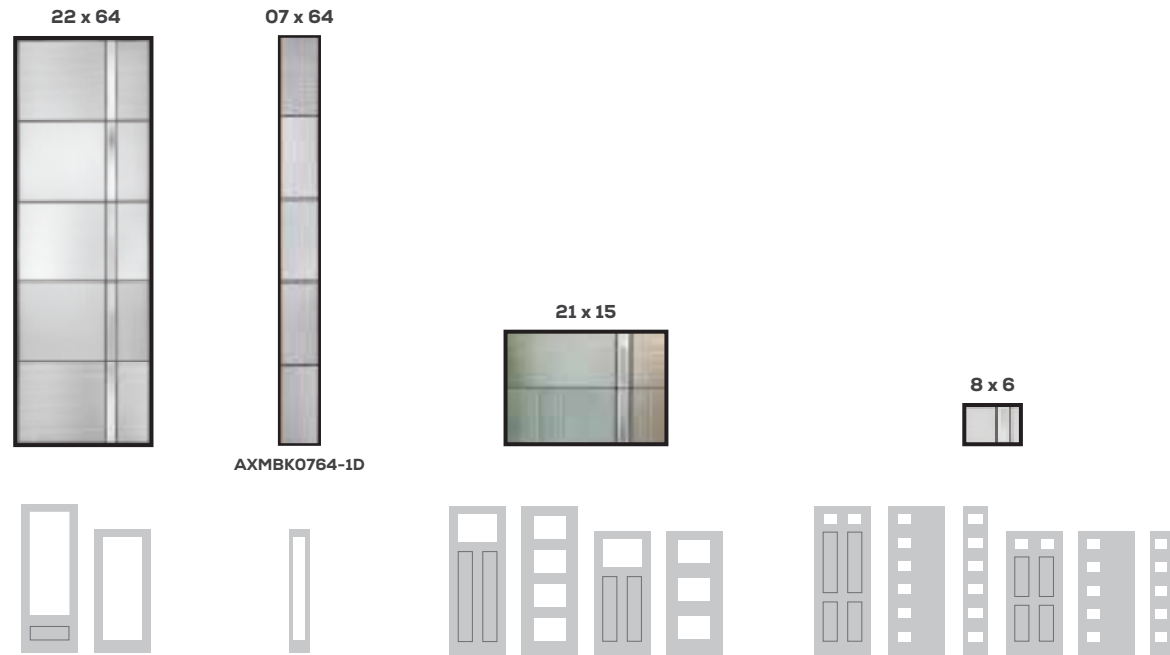

Boise Cascade®
MILLWORK

AXIS®

Glass Privacy Rating 1 **7** 10

Simple and smart, Axis combines narrow reed glass in horizontal and vertical arrangements to create stunning contrast and modest privacy. A vertical band of clear glass bevels completes this linear design, ideal for Modern home styles.

Caming Options

Black Nickel
(1D)