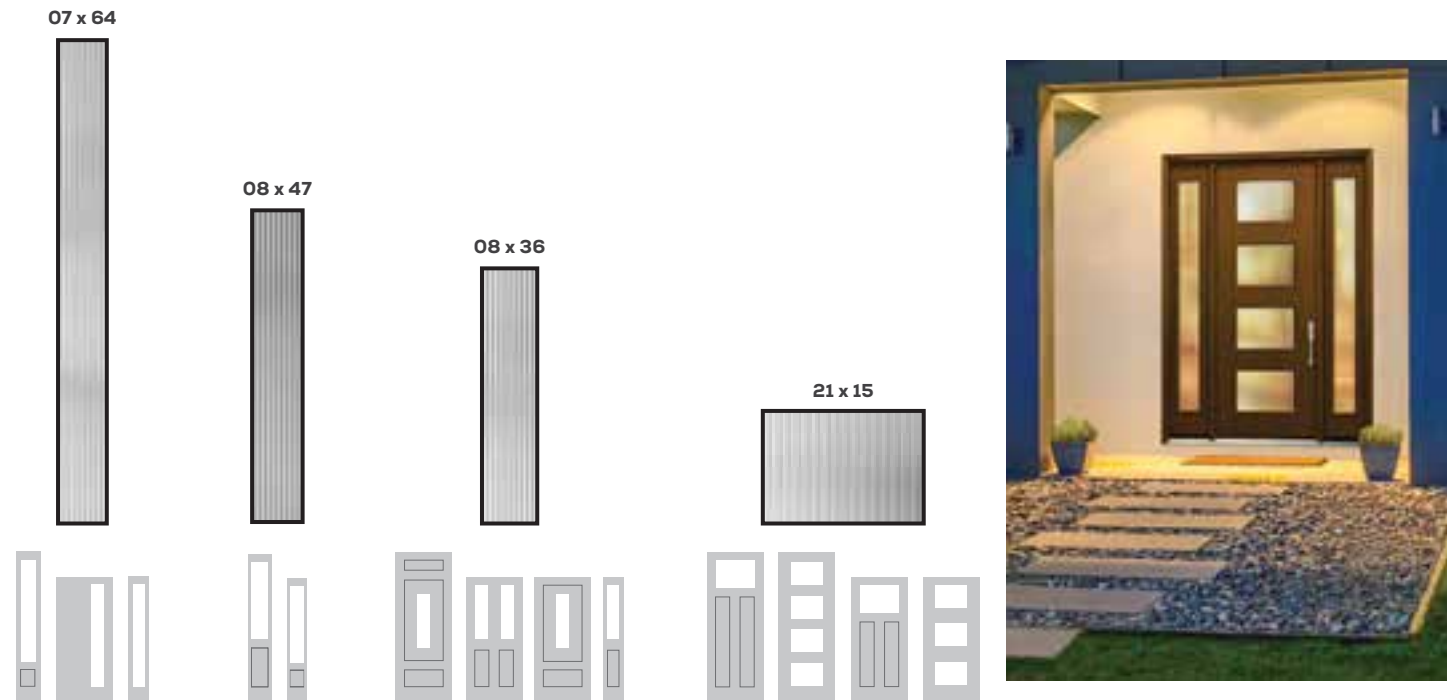

REEDED

Glass Privacy Rating 1 **7** 10

Refined, transitional style. The clean lines of Reeded glass bring a modern look to the home, featuring a vertical, linear texture. Reeded glass provides ample natural light while maintaining moderate privacy.