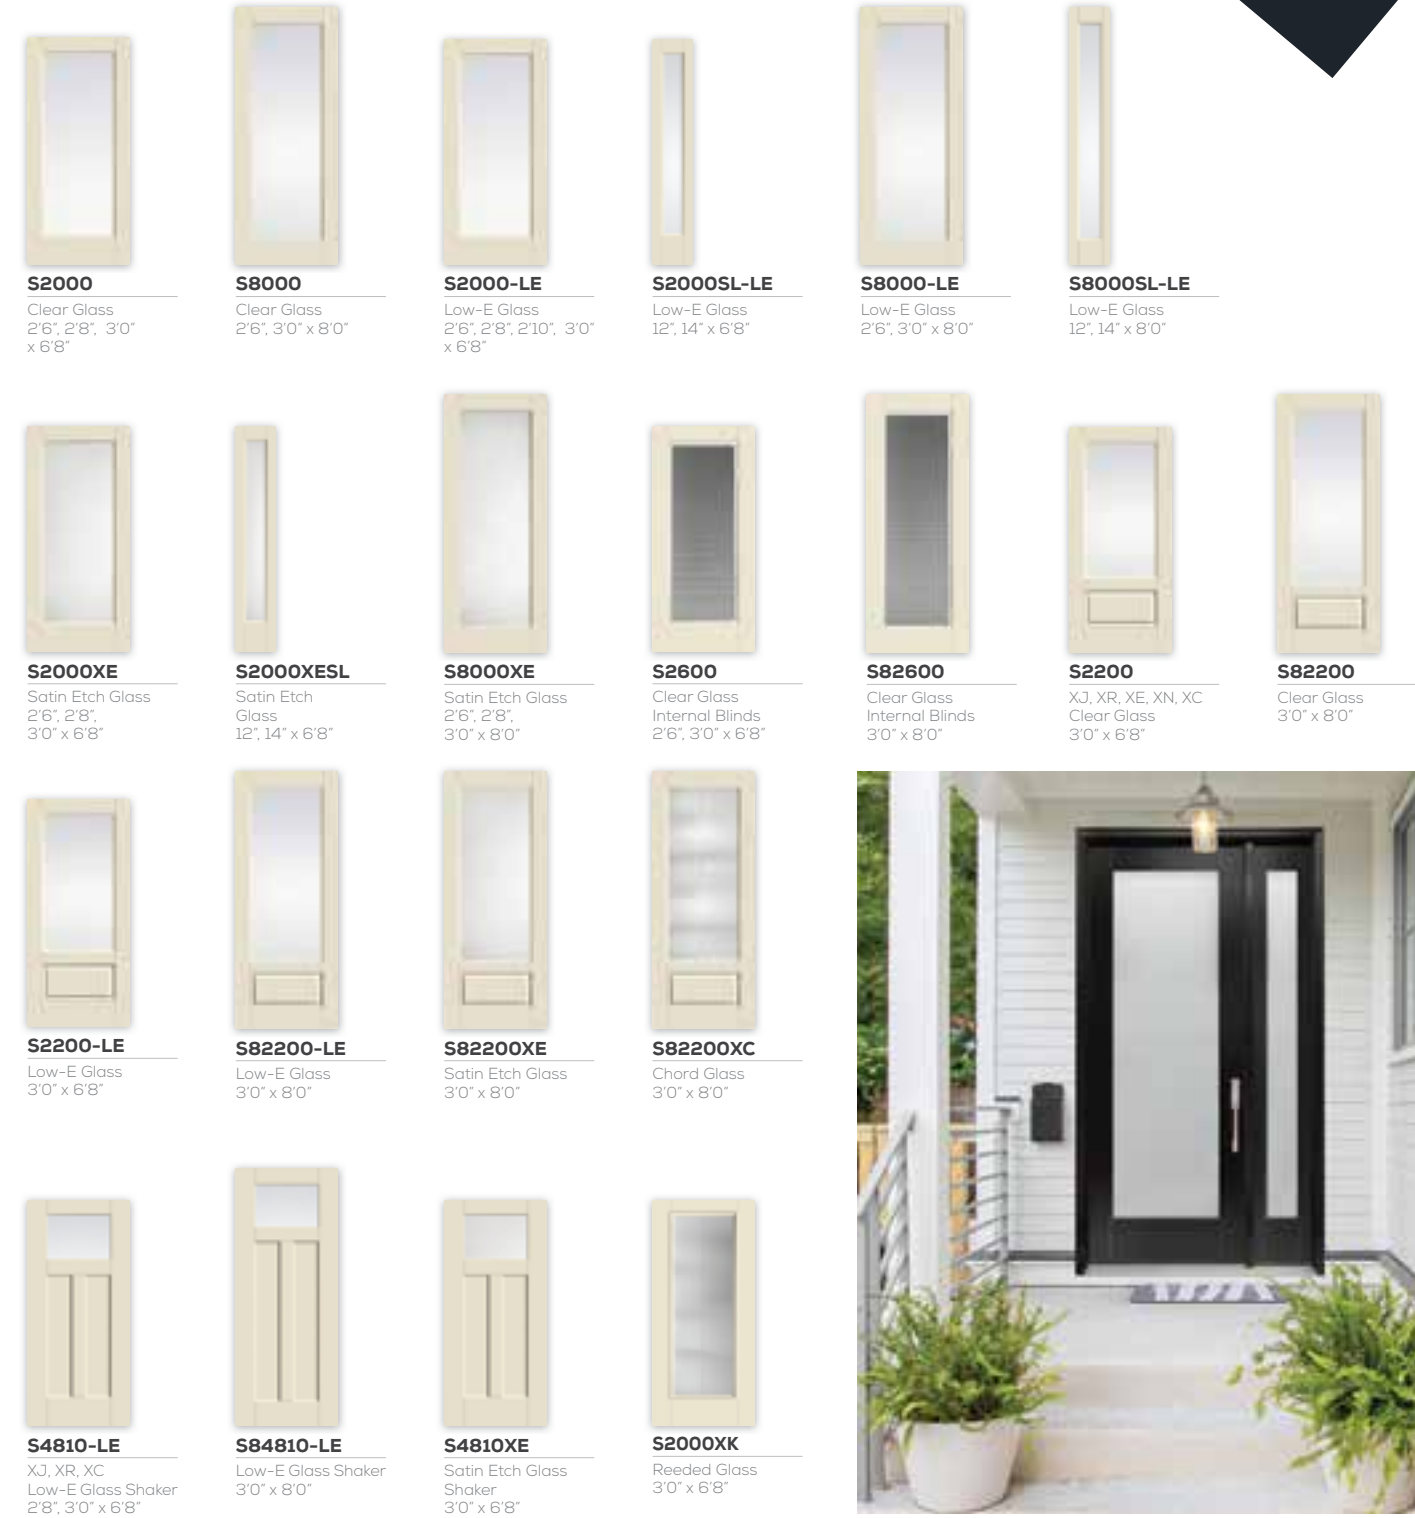

SMOOTH-STAR®

Smooth-Star fiberglass doors are ready-to-paint with crisp, clean contours making them the more attractive and durable alternative to steel.