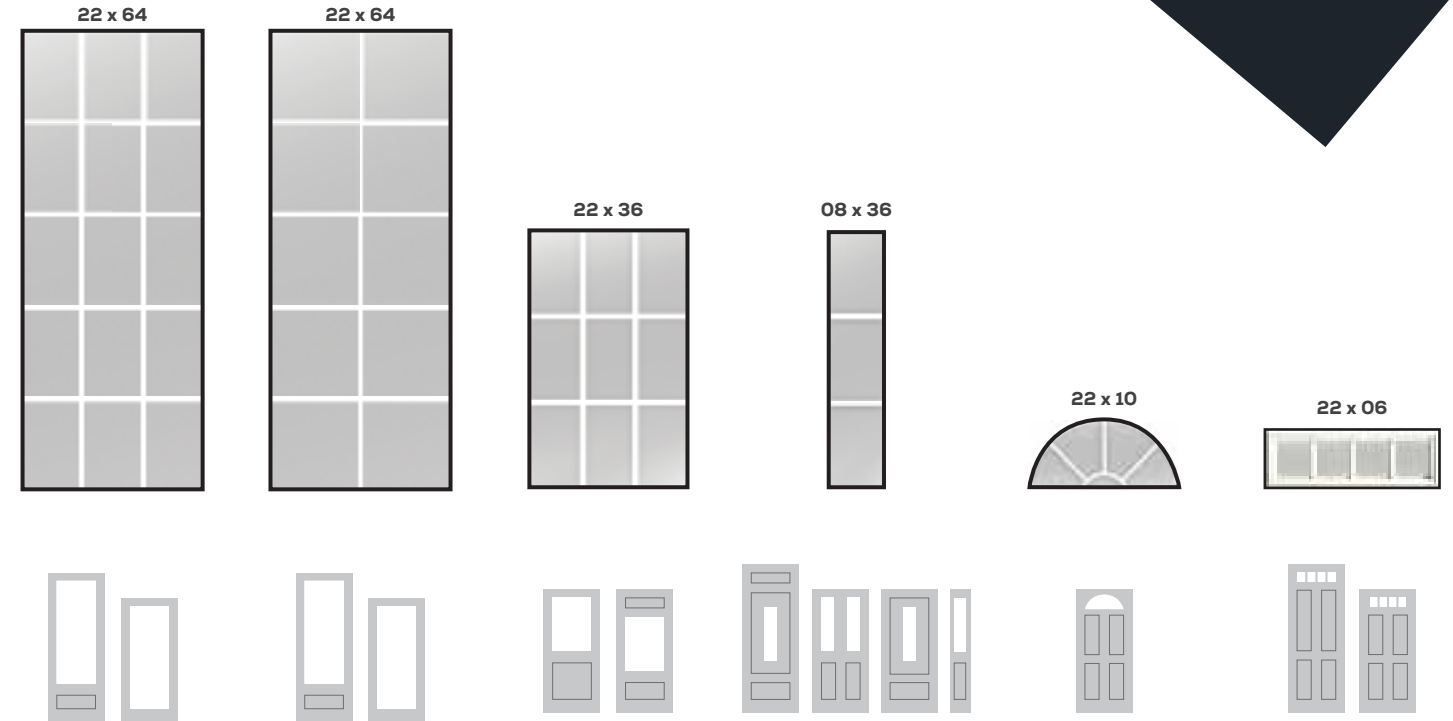

CE = LOW-E
FC = BUFF
SS = SMOOTH
Z = FLAT FRAME

PRODUCT IMAGES SHOW EXTERIOR SIDE OF DOOR.

Boise Cascade®
MILLWORK

CLEAR GLASS

GRILLES

CE = LOW-E
FC = BUFF
SS = SMOOTH
Z = FLAT FRAME

PRODUCT IMAGES SHOW EXTERIOR SIDE OF DOOR.