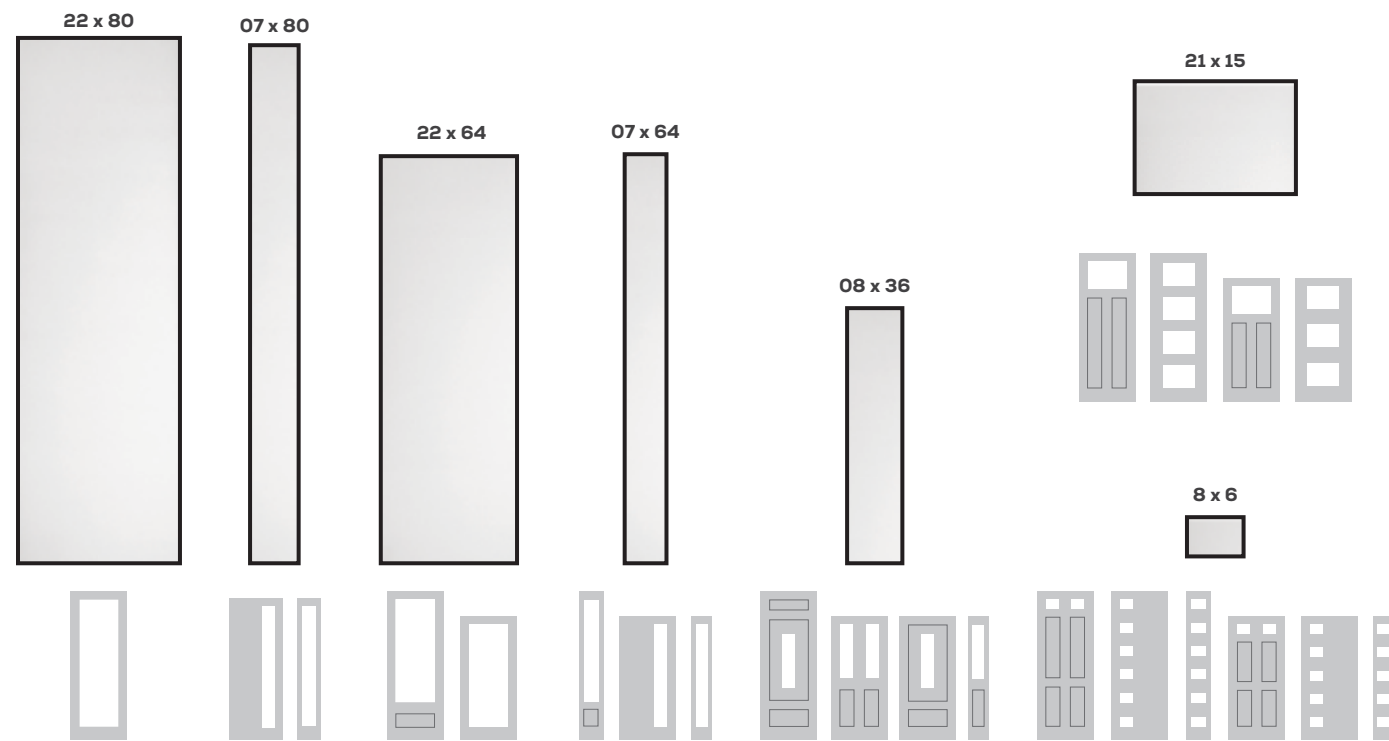

REEDED

Glass Privacy Rating 1 **7** 10

Refined, transitional style. The clean lines of Reeded glass bring a modern look to the home, featuring a vertical, linear texture. Reeded glass provides ample natural light while maintaining moderate privacy.

CHORD

Glass Privacy Rating 1 **10**

A vertical flowing pattern reminiscent of waves on the water.

SATIN ETCH

GRANITE

Glass Privacy Rating 1 **10**

A coarse-grained arrangement with surface detail over the entirety of the glass.

CE = LOW-E
FC = BUFF
SS = SMOOTH
Z = FLAT FRAME

PRODUCT IMAGES SHOW EXTERIOR SIDE OF DOOR.