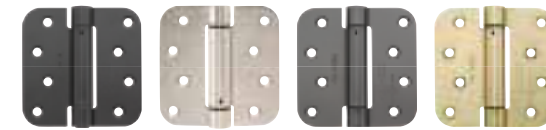

Spring-Loaded Hinge

Description	Finish	Part #	Size
HINGE SPRING LOADED	Black Nickel	HG58SL-1D	5/8"
HINGE SPRING LOADED	Brushed Nickel	HG58SL-1C	5/8"
HINGE SPRING LOADED	Oil-Rubbed Bronze	HG58SL-1H	5/8"
HINGE SPRING LOADED	Yellow Zinc	HG58SLYZ	5/8"

HANDLESETS

Designed to complement Thermo-Tru door styles from traditional to contemporary.