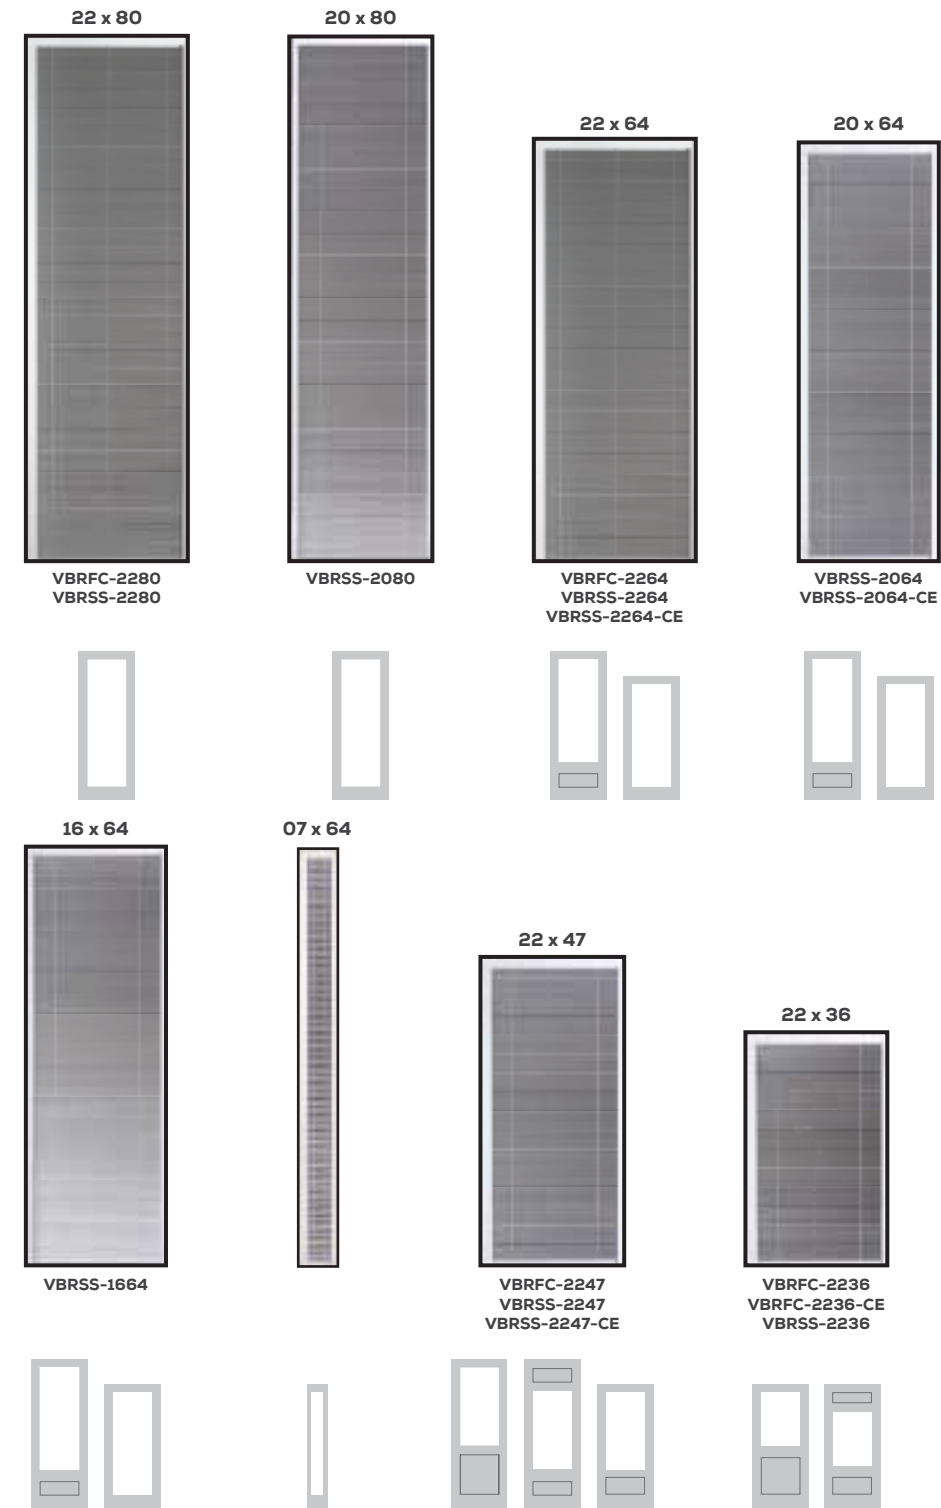

Caming Options

Black Nickel
(1D)

INTERNAL BLINDS

Internal blinds provide the privacy and convenience of a cordless blind enclosed between glass. Control the desired level of light and privacy with a single handle that opens, closes and tilts the blinds.