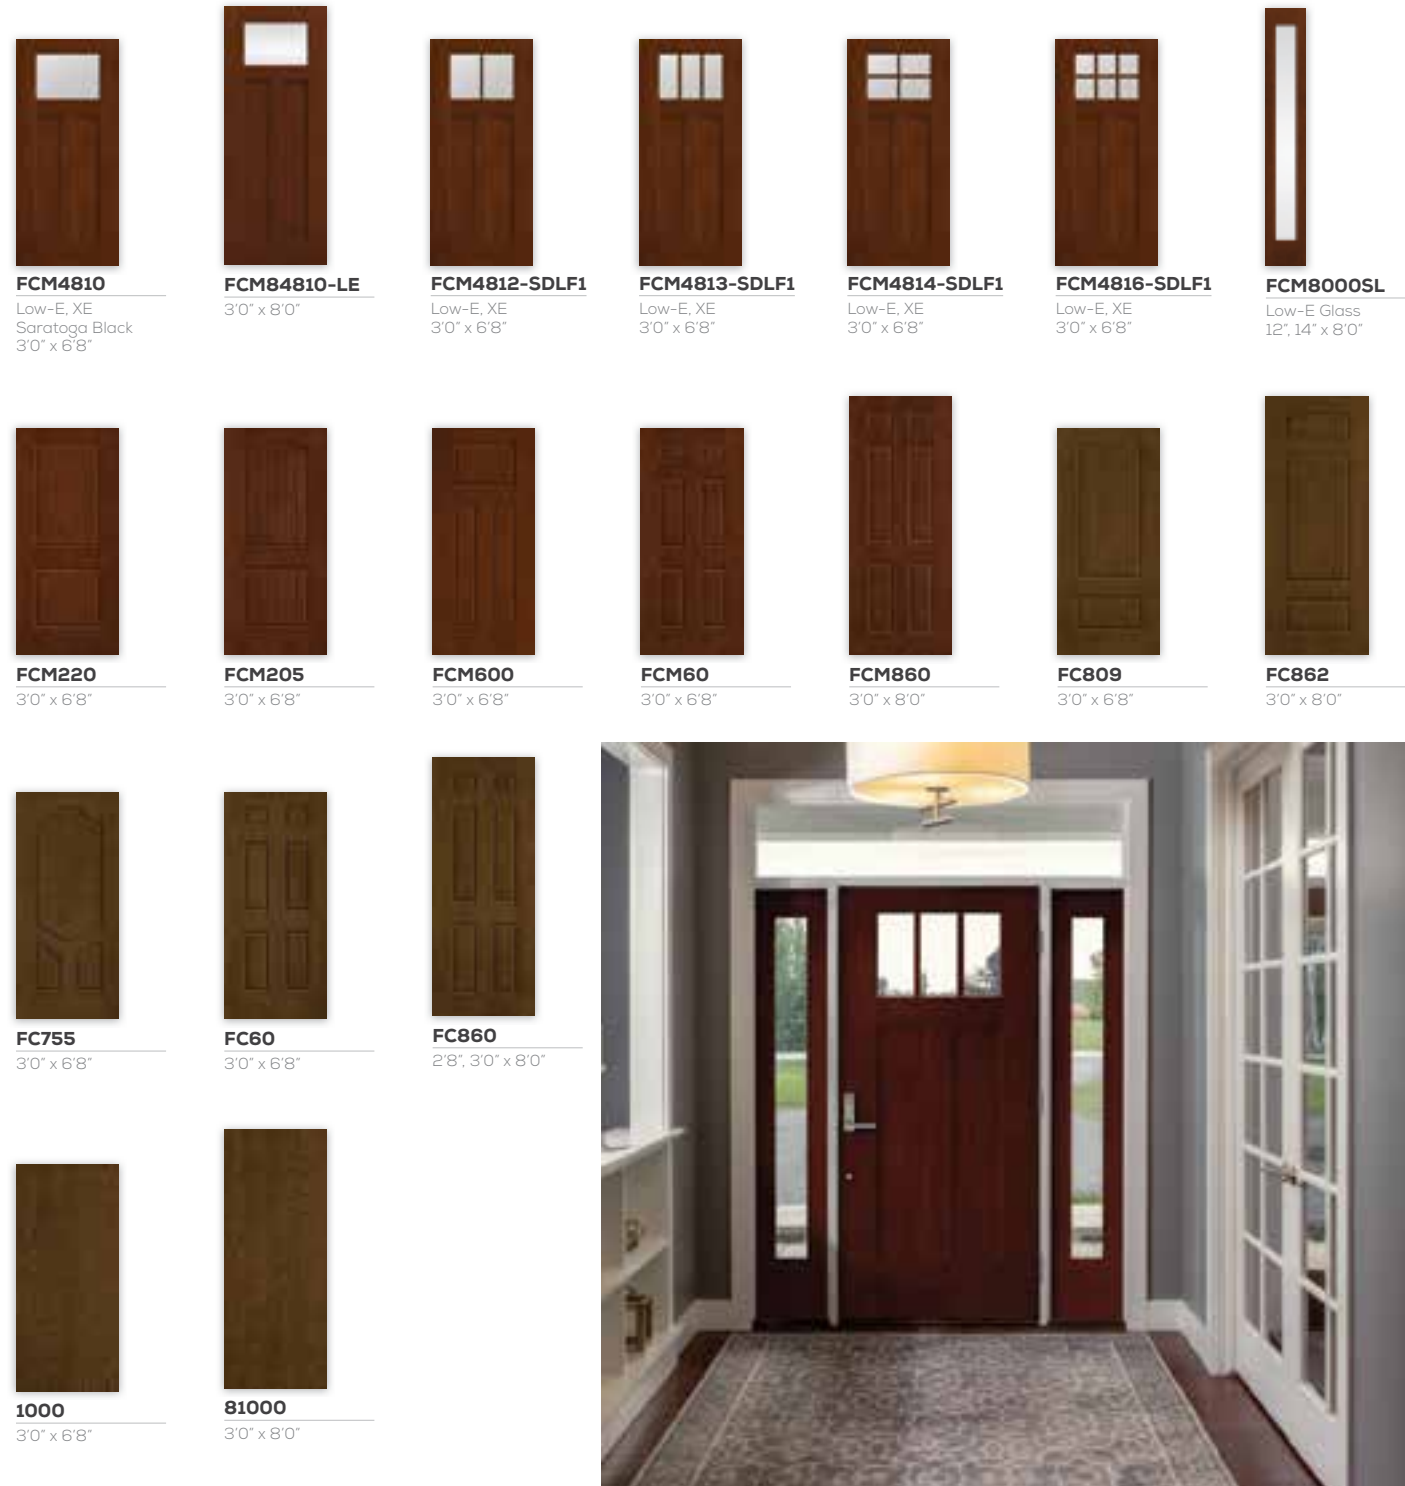

SMOOTH-STAR®

Smooth-Star fiberglass doors are ready-to-paint with crisp, clean contours making them the more attractive and durable alternative to steel.

millwork.bc.com
1020 West 3265 South
Salt Lake City, Utah 84119
801-973-3943
slcdoororders@bc.com