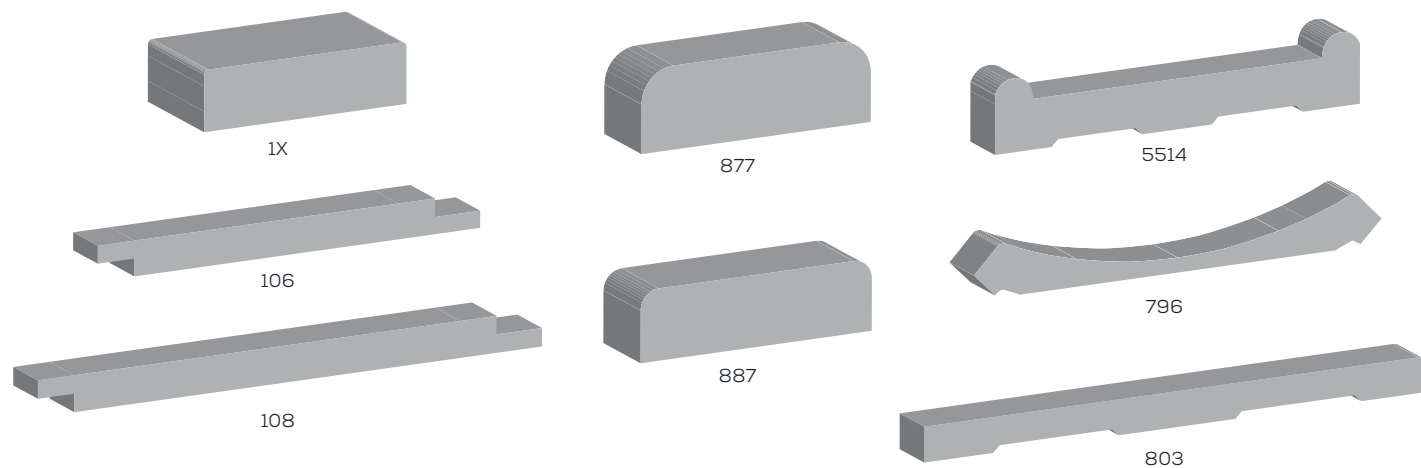

Standard Flat Jamb with Applied Stop

Rabbet Jamb

Flat Jamb

MOULDINGS

Item Number	Size	Description
8229147	1/2"x7-1/4"x16'	803 MDF BASE PRIMED
8229149	5/8"x5-1/2"x16'	603M MDF BASE PRIMED 5/8"
8229151	1/2"x4"x16'	403 MDF BASE
8229152	1/2"x5"x16'	603 PRM MDF BASE
8229190	9/16"x2-1/4"x17'	473 MDF CASING PRIMED
8229196	5/8"x3-1/4"x17'	313S MDF CASING PRIMED
8229198	5/8"x3-1/4"x85"	313S MDF CASING PRIMED
8229199	9/16"x2-1/4"x85"	473 MDF CASING PRIMED
8229230	11/16"x3-1/4"x17'	313 MDF CASE 17"
8229245	11/16"x3-1/4"x85"	313 MDF CASE 85"
8229300	1"x5-1/2"x16'	546 MDF HEADER PRIMED
8229320	1/2"x5-1/2"x16'	1X6 MDF SHIPLAP PRIMED
8229321	1/2"x7-1/4"x16'	1X8 MDF SHIPLAP PRIMED
8229330	11/16"x3-1/2"x17'	1X4 MDF PRIMED 17MM E2E
8229334	11/16"x5-1/2"x17'	1X6 MDF PRIMED 17MM E2E
8229338	11/16"x7-1/4"x17'	1X8 MDF PRIMED 17MM E2E
8229342	11/16"x11-1/4"x17'	1X12 MDF PRIMED 17MM E2E
8229355	3/4"x5-7/8"x16'	796 MDF CROWN PRIMED
8229370	1"x3-1/2" X 16'	544 MDF HEADER PRIMED
8229372	1"x7-1/4" X 16'	548 MDF HEADER PRIMED
8229400	3/4"x3-1/2"x17'	303 MDF CASE PRIMED
8229405	3/4"x3-1/2"x86"	303 MDF CASE PRIMED
8234125	3/4"x15-1/4"x16'	RAW MDF S4S
8234150	18MM 3-1/2X16'	RAW MDF S4S BOARDS
8234152	18MM 5-1/2X16'	RAW MDF S4S BOARDS
8234156	18MM 7-1/4X16'	RAW MDF S4S BOARDS
8234161	18MM 11-1/4X16'	RAW MDF S4S BOARDS
8234175	12MMX3"x16'	HOOKSTRIP
8234182	14MMX3-1/4"x16'	HOOKSTRIP