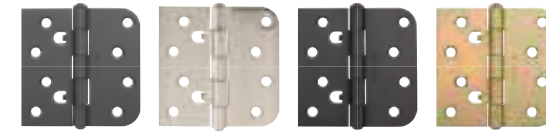

Self-Aligning Hinge

Description	Finish	Part #	Size
HINGE NRP BULK PACK	Black Nickel	HG58RP-1D-S	5/8"
HINGE NRP BULK PACK	Brushed Nickel	HG58RP-1C-S	5/8"
HINGE NRP BULK PACK	Oil-Rubbed Bronze	HG58RP-1H-S	5/8"
HINGE NRP BULK PACK	Yellow Zinc	HG58RPYZ-S	5/8"
HINGE NRP BULK PACK	Polished Chrome	HG58RP-PC-S	5/8"
HINGE BULK PACK	Brushed Nickel	HG58-1C-S	5/8"
HINGE SELF ALIGNING BULK PACK	Oil-Rubbed Bronze	HG58-1H-S	5/8"
HINGE ASSEMBLED LH	Yellow Zinc	HG58YZ	5/8"