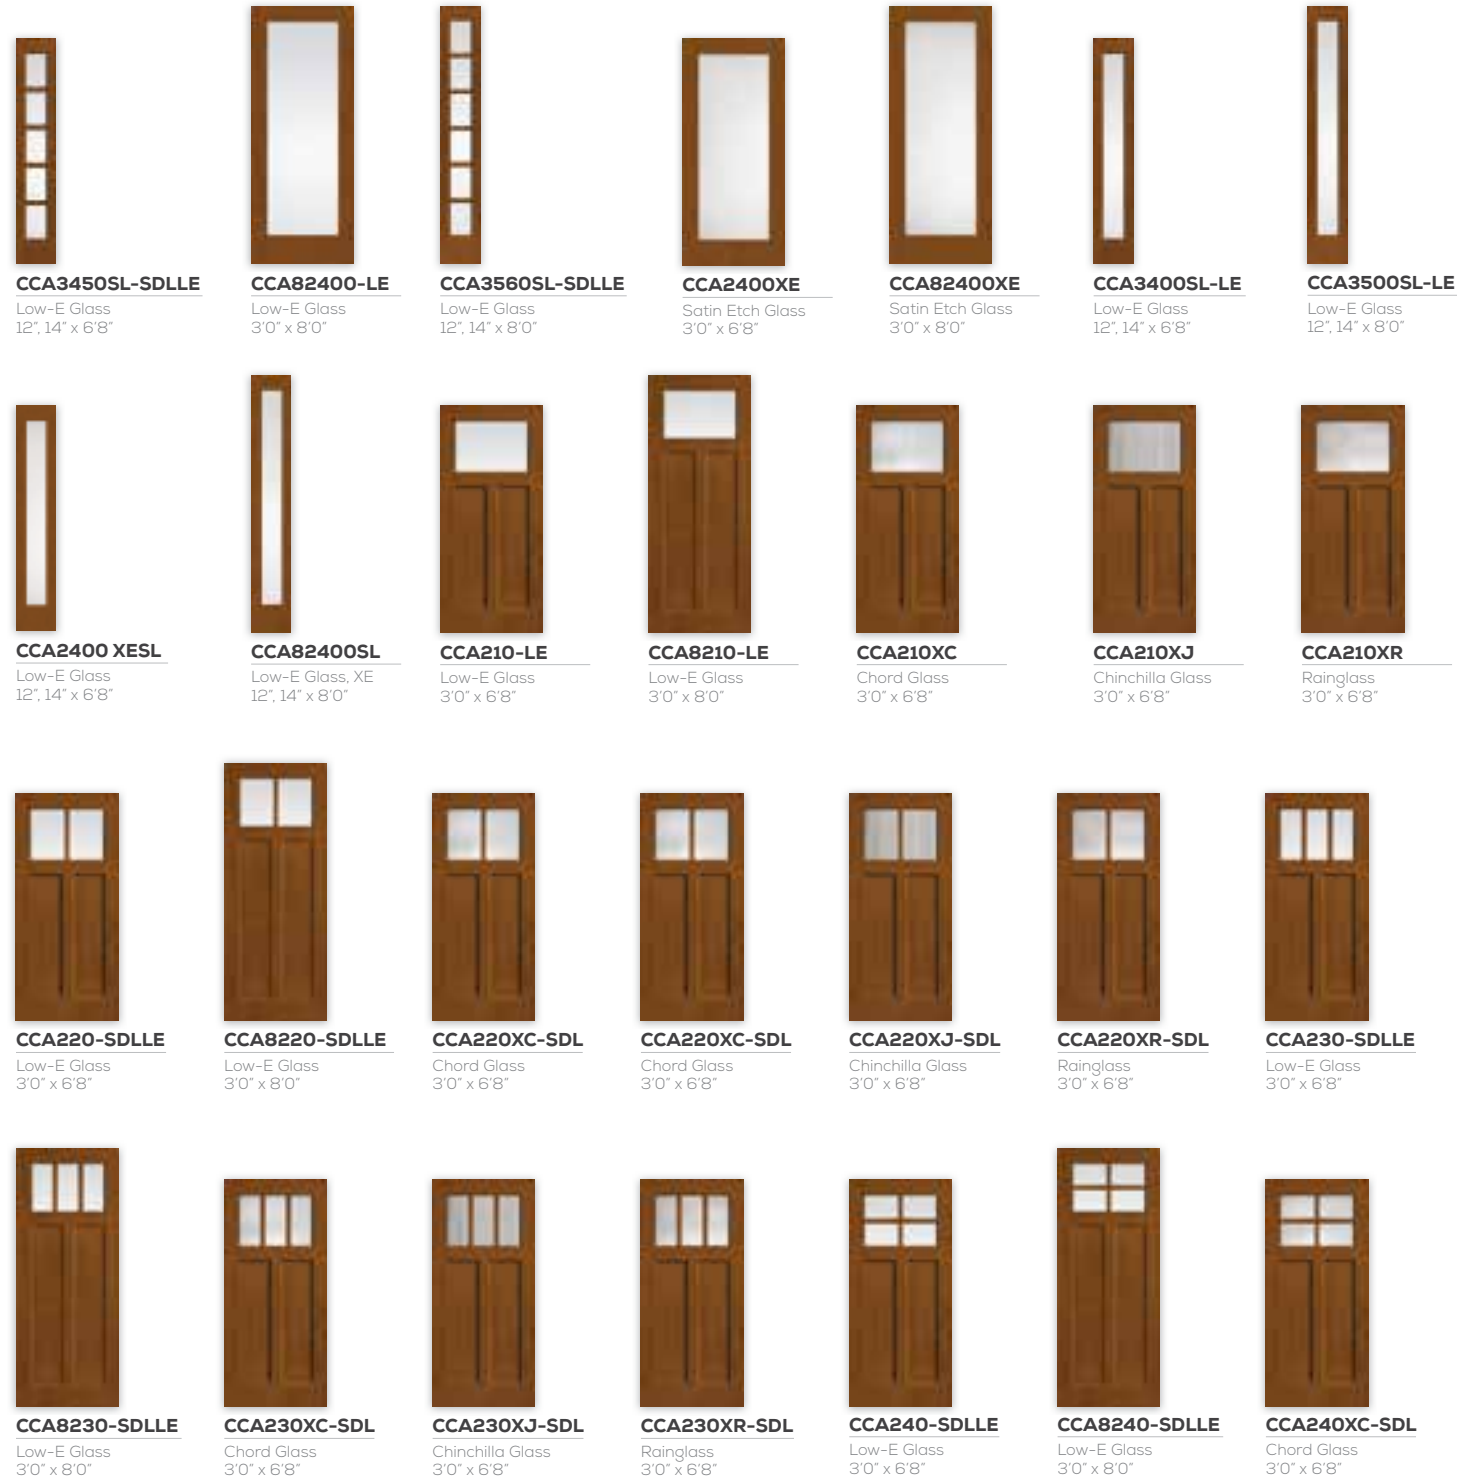

PrismaGuard® Stain Options

Stains are shown on Classic Craft Mahogany Grain

PRISMAGUARD PREMIUM PAINT

Add a pop of color and tailor the look of the entry. PrismaGuard premium paint is designed with high-definition color and optimal sheen to enhance the look of smooth and wood-grained Therma-Tru® products for a beautiful lasting impression.

PrismaGuard® Paint Options

millwork.bc.com
1020 West 3265 South
Salt Lake City, Utah 84119
801-973-3943
slcdoororders@bc.com

Note: Finish colors may vary from an actual application due to fluctuations in finishing or printing. See your Therma-Tru seller for details on the PrismaGuard limited warranty and exclusions. All trademarks are property of their respective owners.

Boise Cascade®
MILLWORK

CLASSIC CRAFT®

Designed to echo the grain of the largest species of American Hemlocks – the Western Hemlock tree – found in lush coastal rainforests of the Pacific Northwest.

SDL = SIMULATED DIVIDED LITES
SDLF3 = SIMULATED DIVIDED LITES