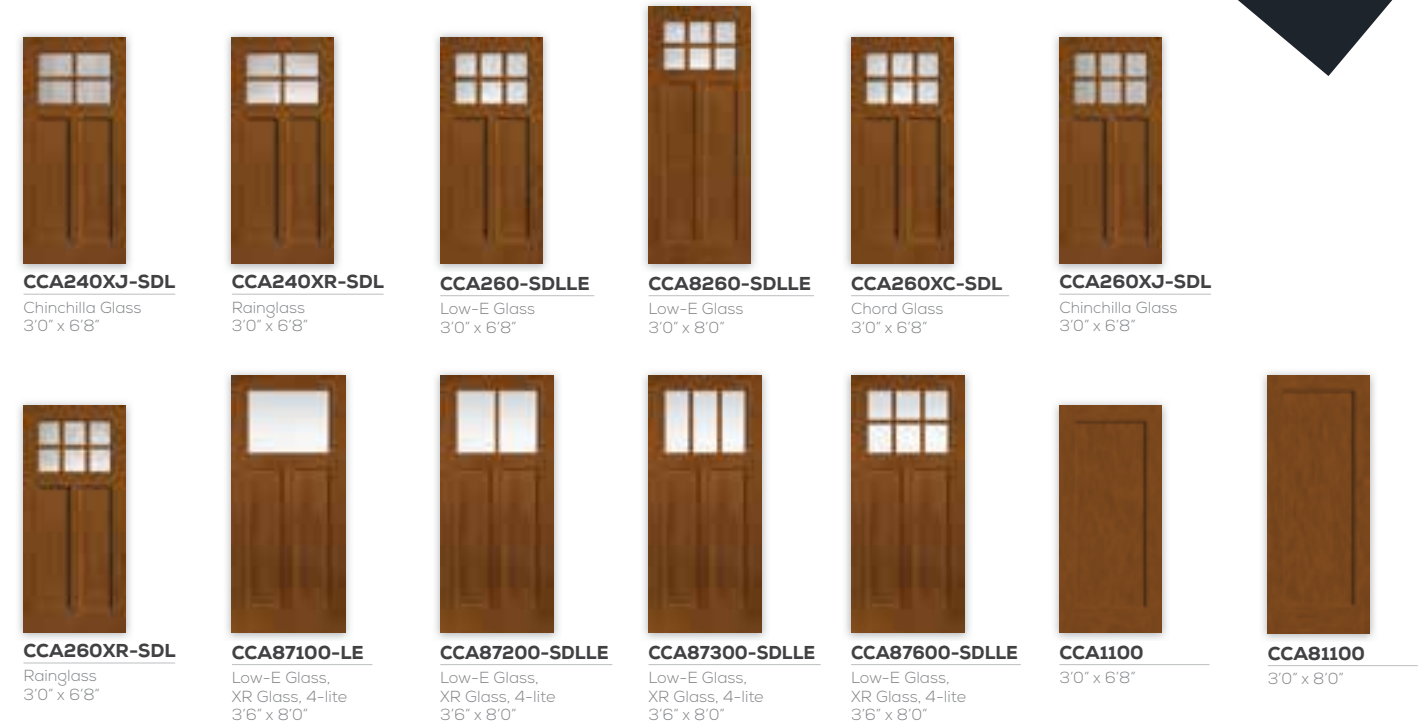

Boise Cascade®
MILLWORK

CLASSIC CRAFT®

Designed to echo the grain of the largest species of American Hemlocks – the Western Hemlock tree – found in lush coastal rainforests of the Pacific Northwest.

SDL = SIMULATED DIVIDED LITES
SDLF3 = SIMULATED DIVIDED LITES

Boise Cascade®
MILLWORK

millwork.bc.com
1020 West 3265 South
Salt Lake City, Utah 84119
801-973-3943
slcdoororders@bc.com

THERMA TRU®
DOORS