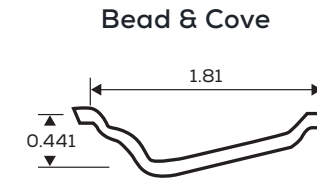

STICKING PROFILES

JOHNSON POCKET DOORS

Item	Description
7712001	Converging door kit 1555
7712005	Pocket door hardware 1500PPK3
7712007	3068 Pocket door frame 1500 2x4
7712527	3080 Pocket door Frame 1500 2x4