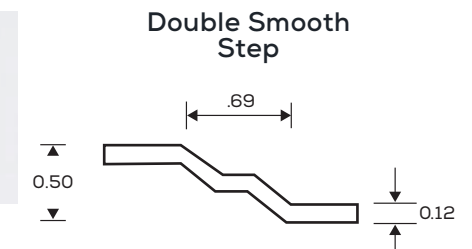

STICKING PROFILES

JOHNSON POCKET DOORS

Item	Description
7712001	Converging door kit 1555
7712005	Pocket door hardware 1500PPK3
7712007	3068 Pocket door frame 1500 2x4
7712527	3080 Pocket door Frame 1500 2x4