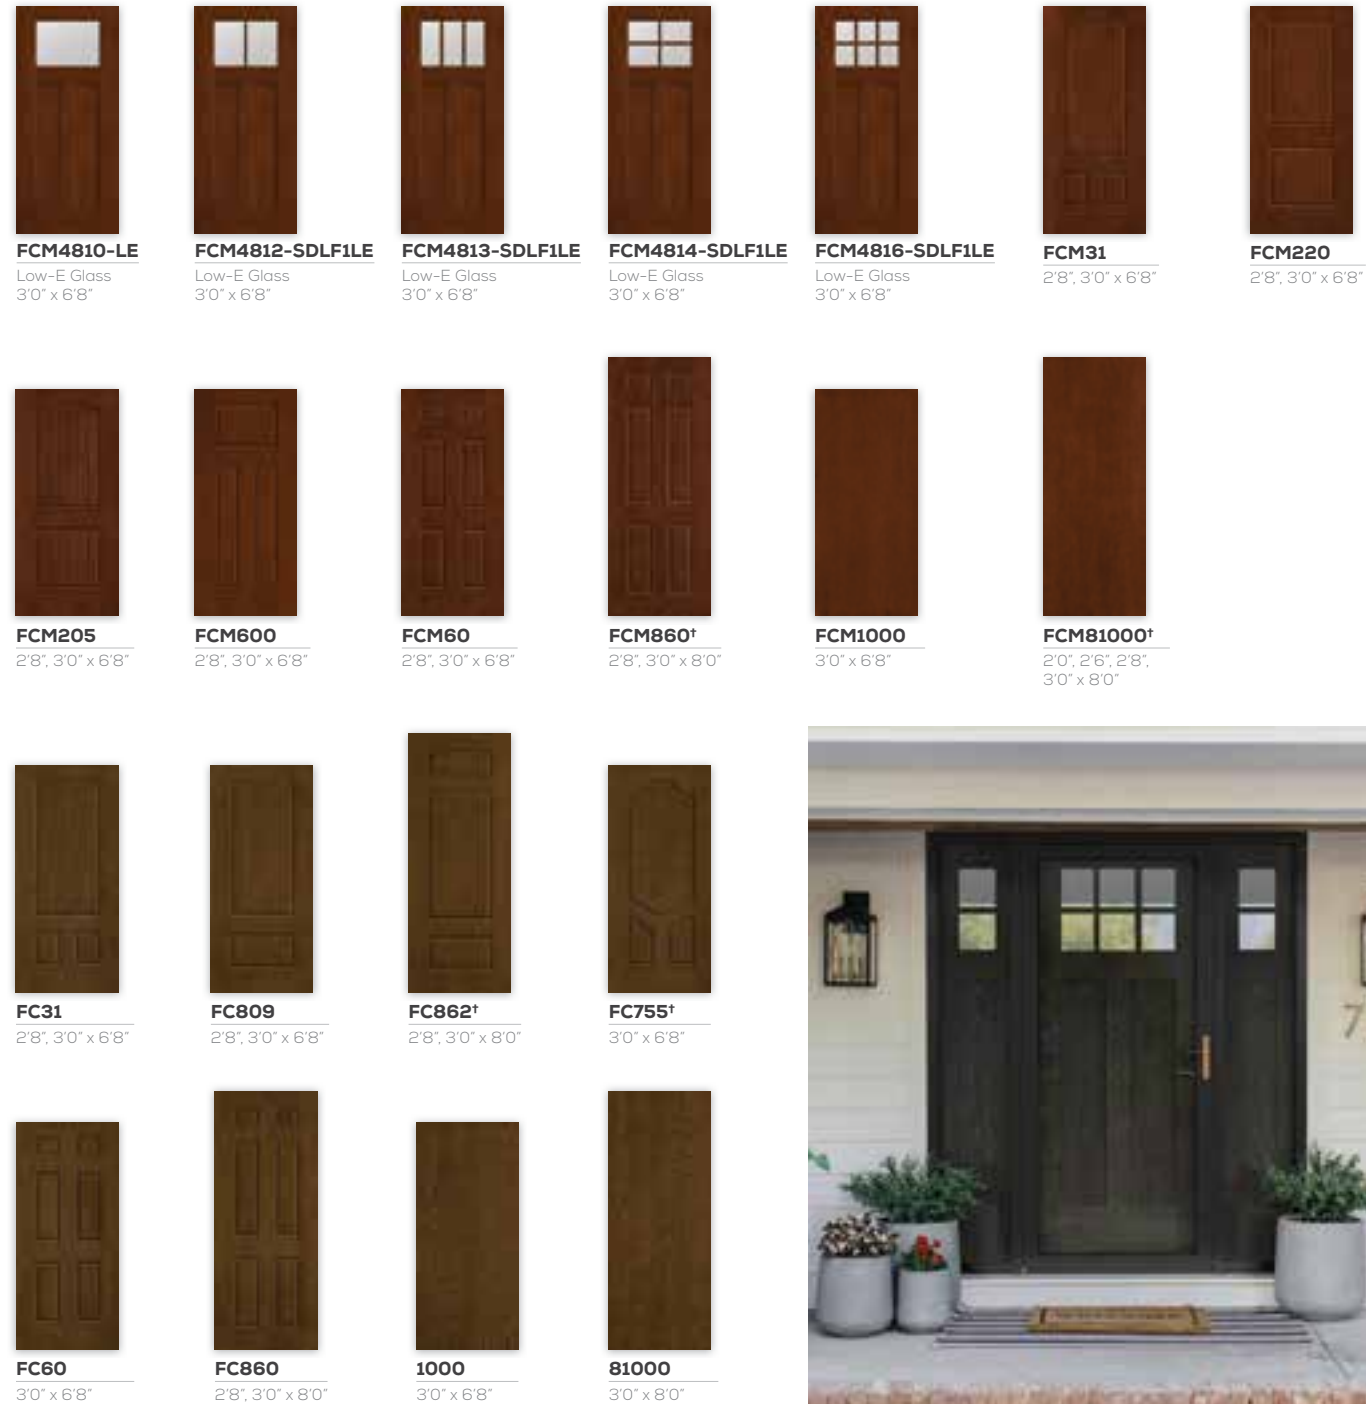

Boise Cascade
MILLWORK

FIBER-CLASSIC® MAHOGANY / OAK

Fiber-Classic Mahogany complements rich wood tones in home exteriors, extending the look to the outside with beauty and elegance. Fiber-Classic Oak features the warm look and feel of natural Oak graining.