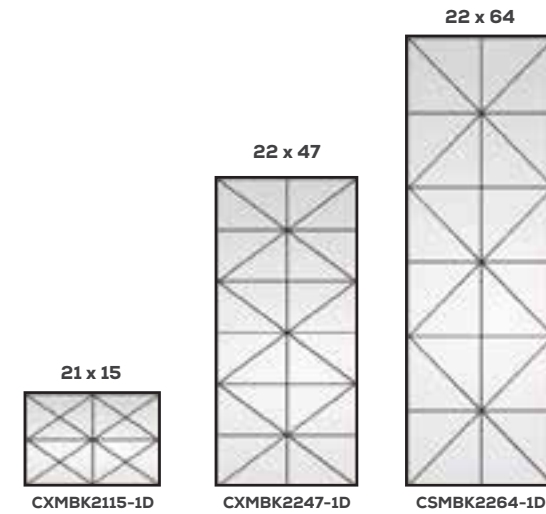

## CALIX

Glass Privacy Rating 1 10

Calix includes an on-trend "x" design and a delicate diamond pattern with 1 clear glass, providing fine-lined geometric appeal.