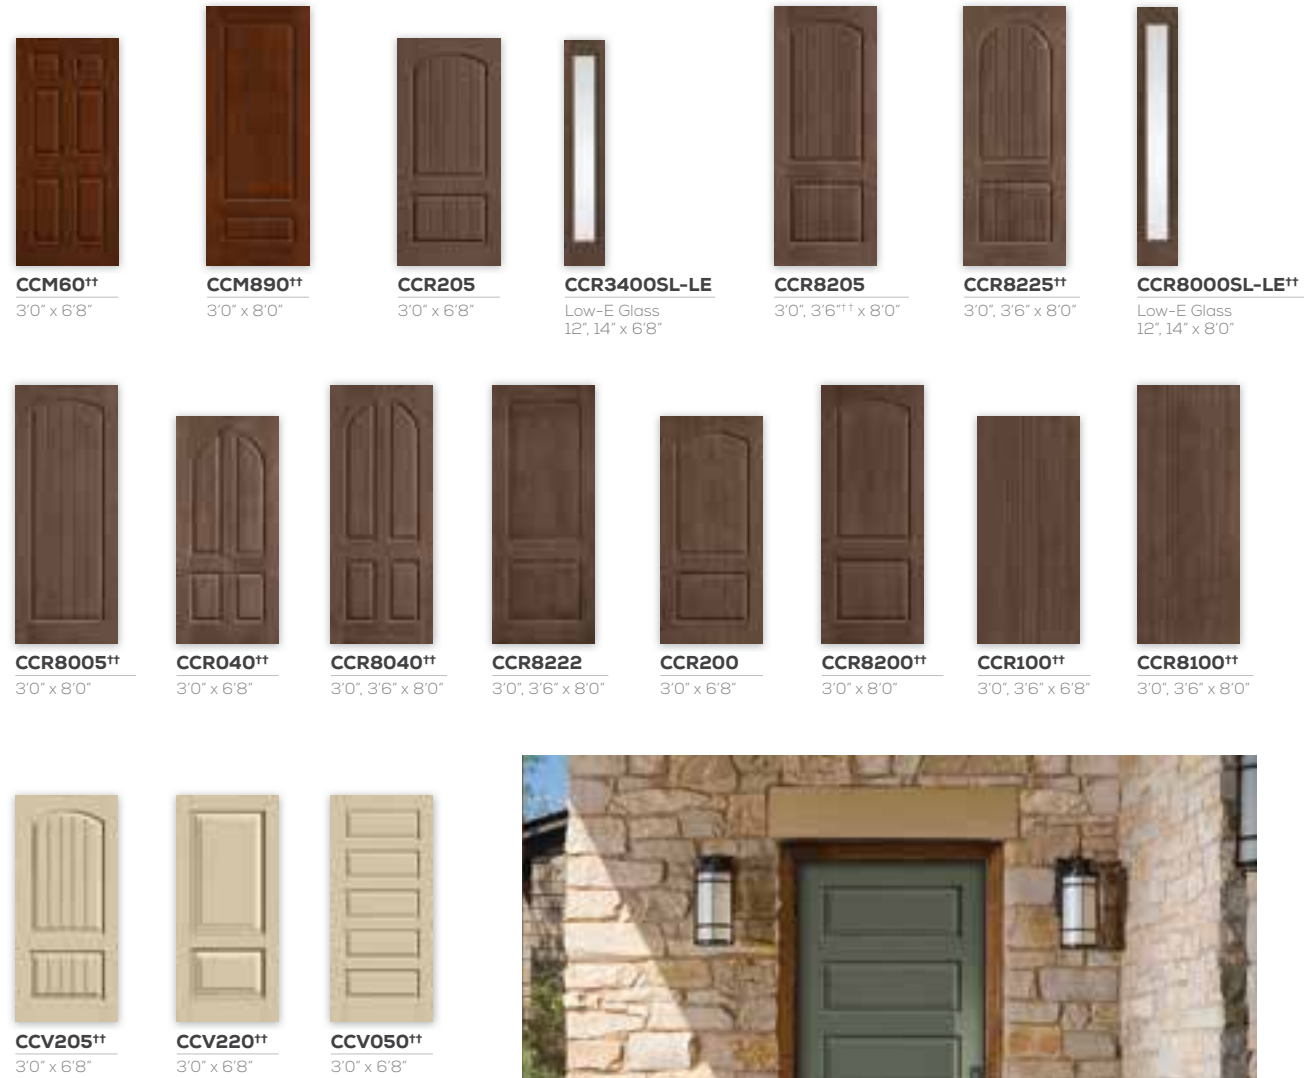

## CLASSIC CRAFT® (CONTINUED)

Choose from our many door selections to complement the architectural style of the home. Choose from premium fiberglass entryways in four wood grains or a smooth paintable surface that all rival custom wood.