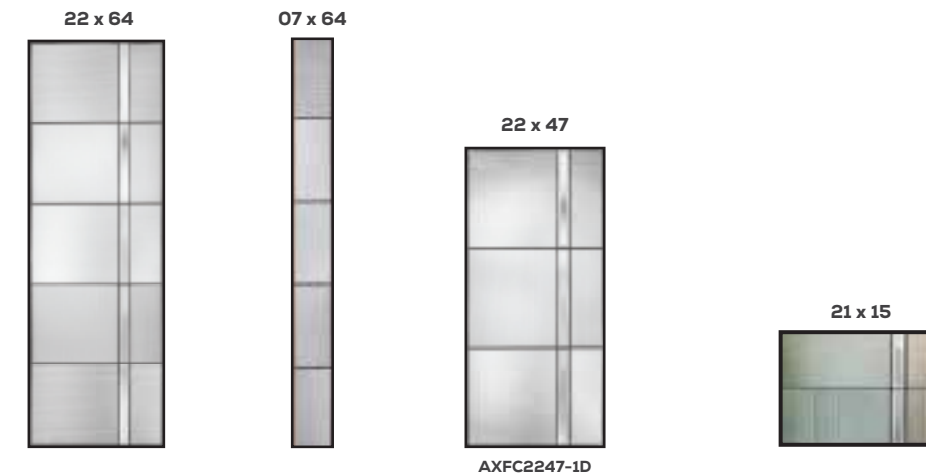

Caming Options

PEMBRIDGE™

Glass Privacy Rating 1 10

Simplistic in its design, Pembridge features a field of hammered glass framed by gray baroque glass and multifaceted bevels. A central diamond shape adds a decorative touch.

Caming Options