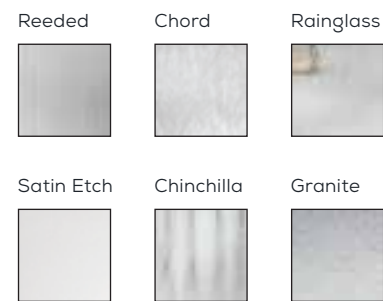

Other Available Glass Options: