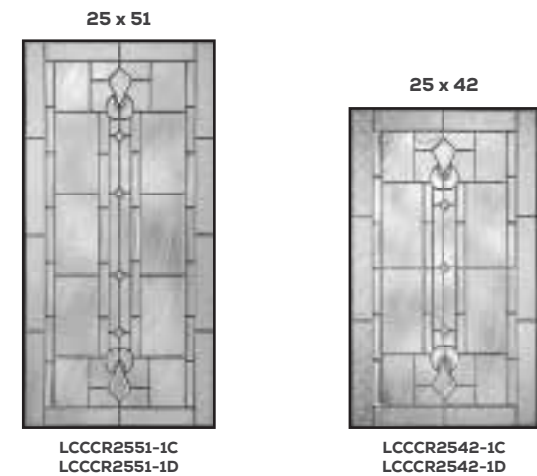

SARATOGA™

Glass Privacy Rating 1 10

Saratoga evokes a certain urban sophistication while offering modest privacy with its clear bevels, diamond glass, reed glass and caming. The geometric pattern bridges both modern and traditional designs.