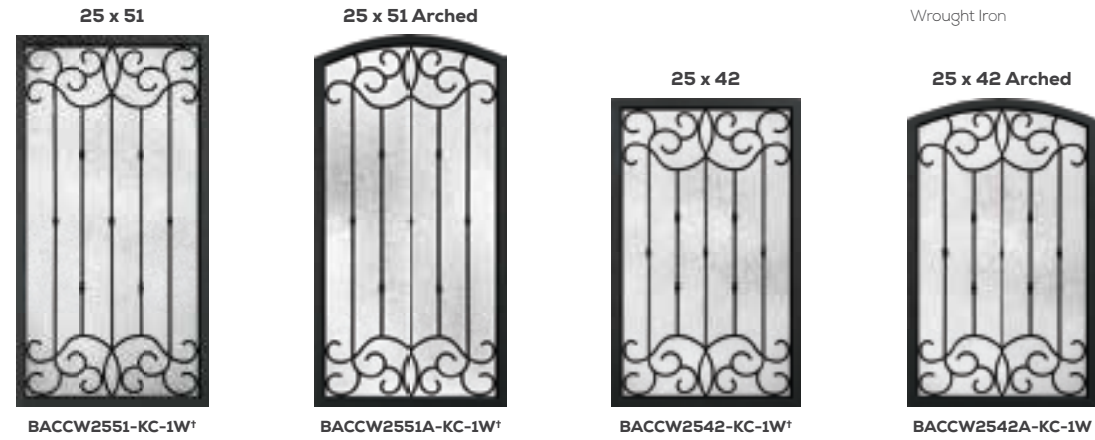

BORRASSA®†

Glass Privacy Rating 1 10

A statement of strength and beauty, Borrassa combines linear and curved wrought iron with hammered glass for ultimate privacy. Wrought iron decorative accents add an authentic Old World feel to this stately design.

Caming Options

LUCERNA®†

Glass Privacy Rating 1 10

Named for the beauty of light it reflects, Lucerna glass presents an elegant, updated fleur-de-lis pattern in a spectrum of curved, diamond and rectangular bevels surrounded by smooth, swirling barn wood and heavily textured diamond border glass.

Caming Options