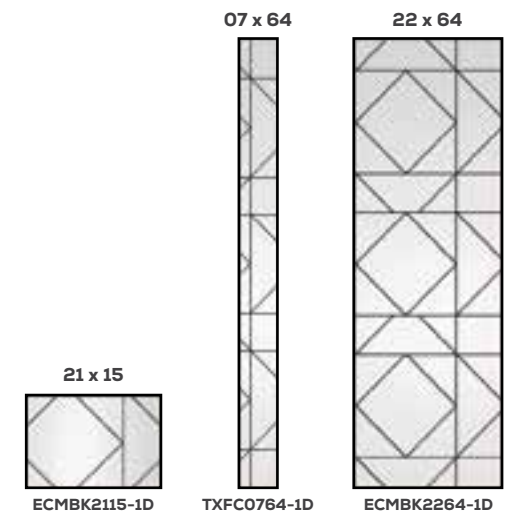

ECHELON

Glass Privacy Rating 1 10

Echelon provides 1 clear glass accented with eased angles and clean edges infused with elements of diamonds and triangles.