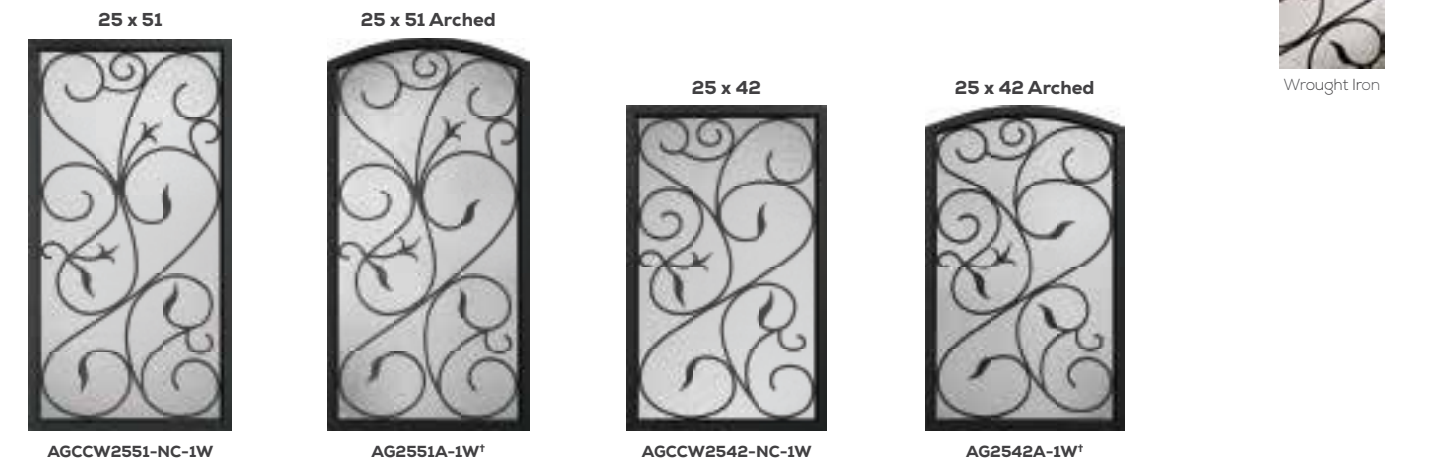

## TEXAS STAR†

Glass Privacy Rating 1 **5** 10

Beautifully crafted with clear bevels, curved bevels, clear waterglass, granite glass, glue chip glass, there's no mistaking the inspiration for this recognizable design. Strong, independent and all-American.

## AUGUSTINE®†

Glass Privacy Rating 1 **10**

Augustine's swirl leaf design adds a touch of elegance. Made of round wrought iron and granite glass for ultimate privacy, Augustine pays homage to classic English styling.