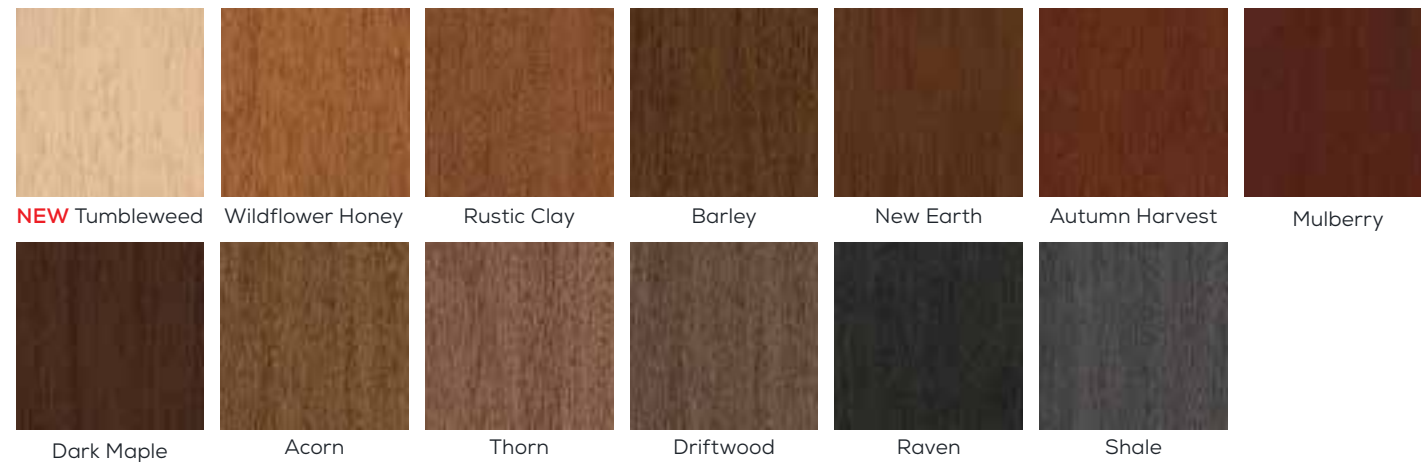

Boise Cascade®
MILLWORK

PRISMAGUARD PREFINISH

Handcrafted and professionally applied in a controlled environment, low-maintenance PrismaGuard® finish preserves your door's lasting beauty and protects against normal wear and tear, saving you time and money. And it's backed by a 10-year limited finish warranty for your peace of mind.

PrismaGuard® Stain Options

Stains are shown on Classic Craft Mahogany Grain

PrismaGuard® Brushed Finish Options

Available for select Smooth-Star door styles