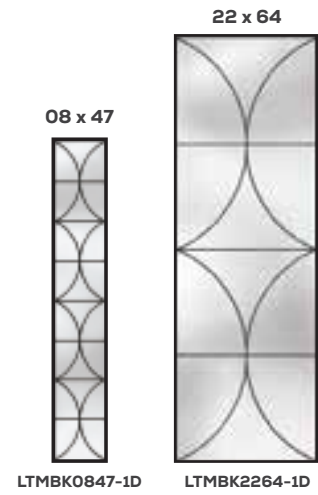

## LATITUDE

Glass Privacy Rating 1 **2** 10

Bending tradition. Latitude showcases 1 seeded glass and simple curved details in a half-moon geometric design.