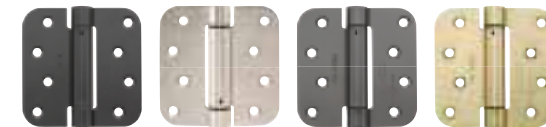

Spring-Loaded
Hinge

Description	Finish	Part #	Size
HINGE SPRING LOADED	Black Nickel	HG58SL-1D	5/8"
HINGE SPRING LOADED	Brushed Nickel	HG58SL-1C	5/8"
HINGE SPRING LOADED	Oil-Rubbed Bronze	HG58SL-1H	5/8"
HINGE SPRING LOADED	Yellow Zinc	HG58SLYZ	5/8"