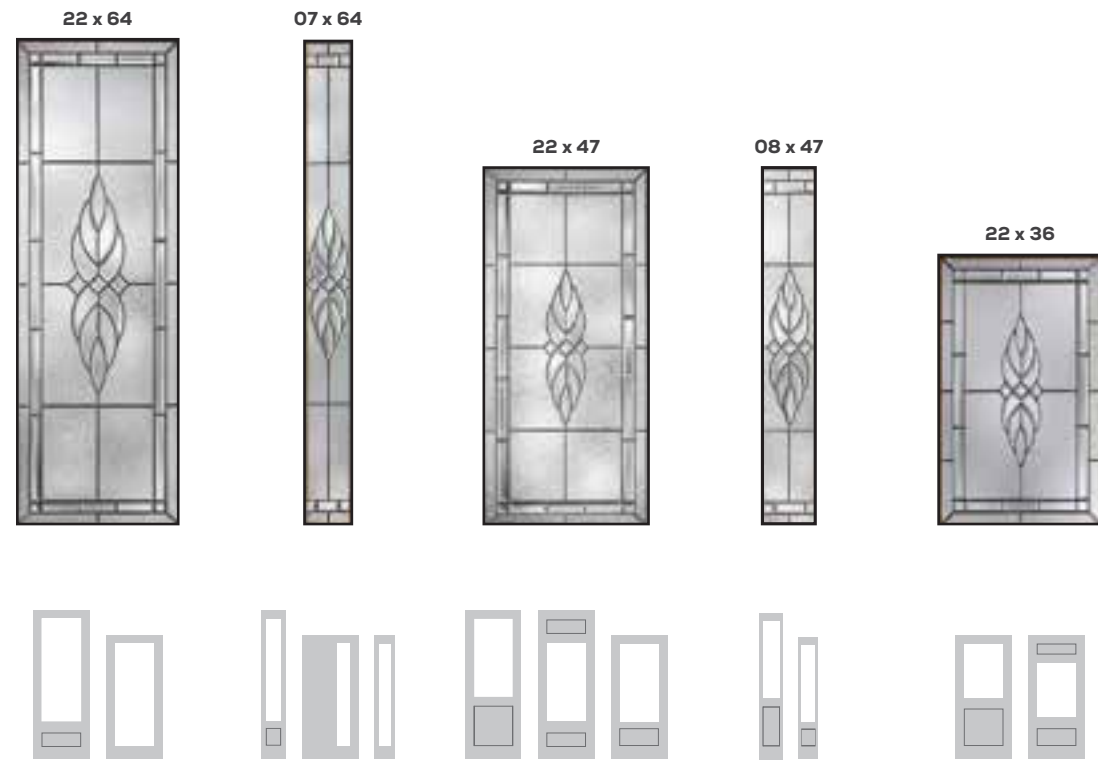

KENSINGTON