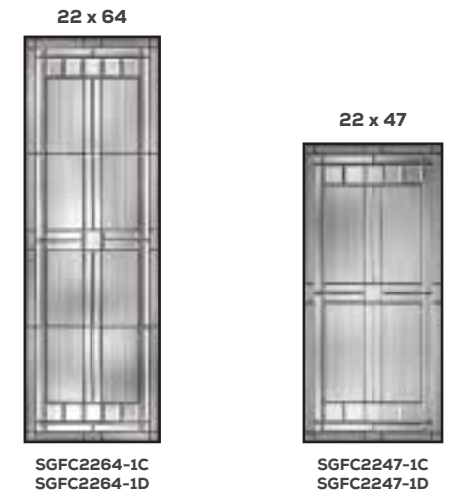

Caming Options

FC = BUFF
SS = SMOOTH

PRODUCT IMAGES SHOW EXTERIOR SIDE OF DOOR.

† = TWO WEEK LEAD TIME
PRODUCT IMAGES SHOW EXTERIOR SIDE OF DOOR.