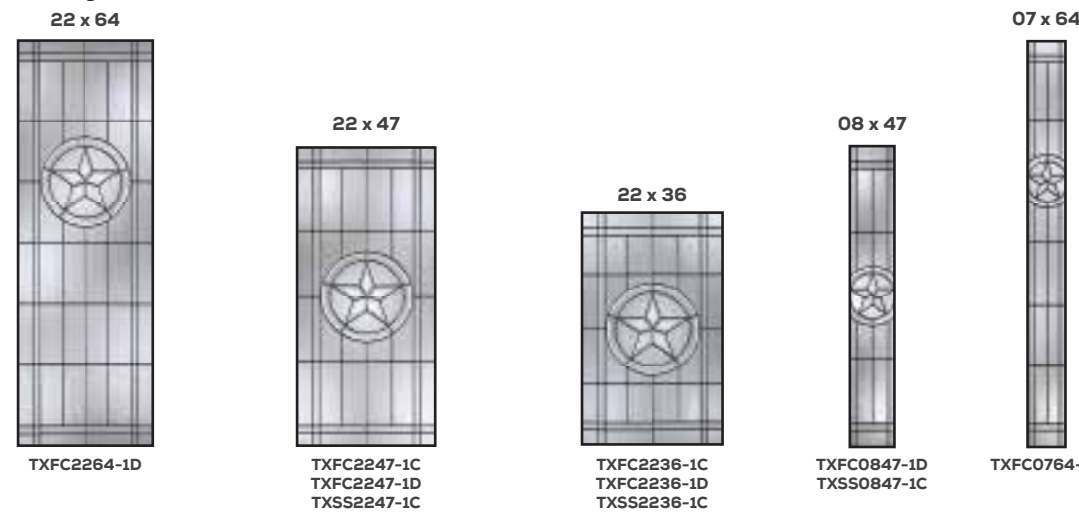

TEXAS STAR†

Glass Privacy Rating 1 **5** 10

Beautifully crafted with clear bevels, curved bevels, clear waterglass, granite glass, glue chip glass, there's no mistaking the inspiration for this recognizable design. Strong, independent and all-American.