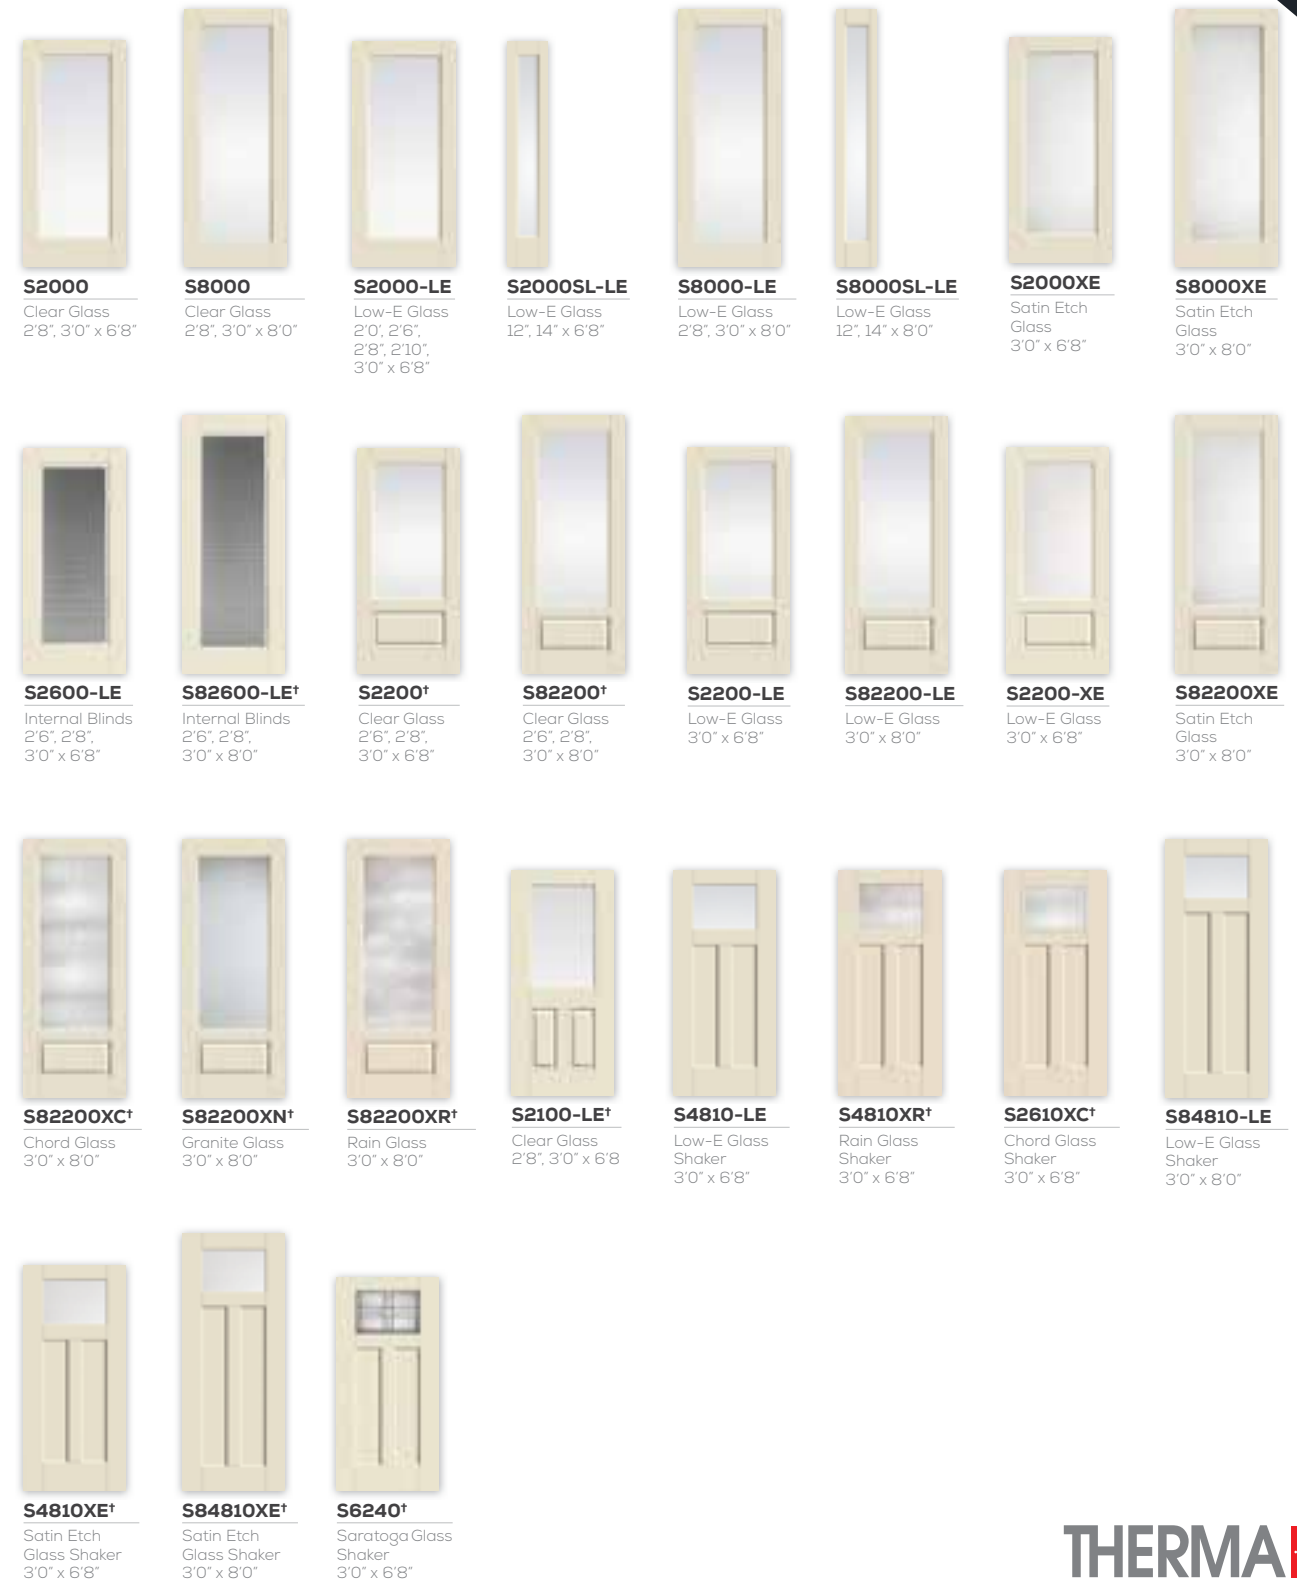

SMOOTH-STAR®

Smooth-Star fiberglass doors are ready-to-paint with crisp, clean contours making them the more attractive and durable alternative to steel.