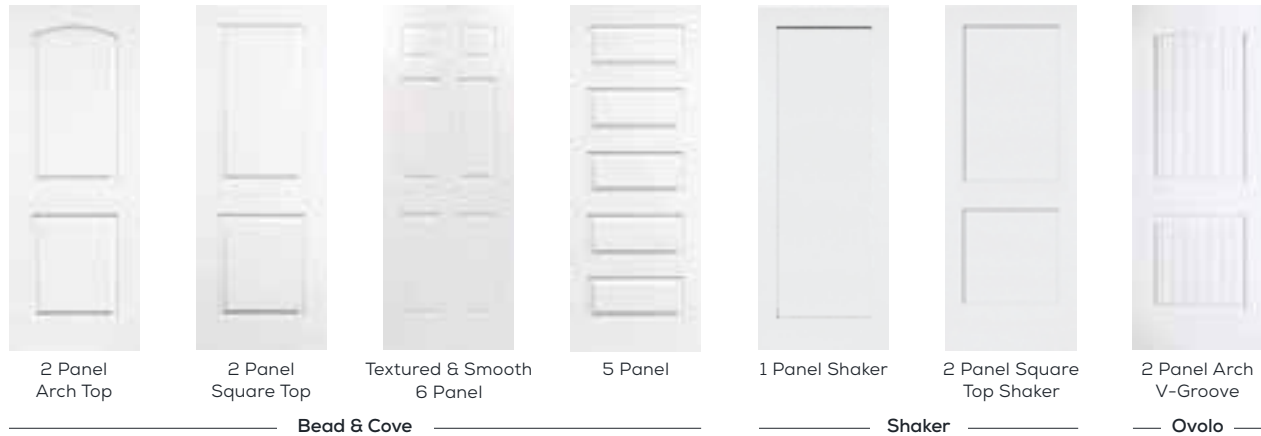

### Molded Hollow Core 6'8" 1-3/8"

Description	1'-0"	1'-3"	1'4"	1'6"	1'8"	2'0"	2'4"	2'6"	2'8"	2'10"	3'0"
2 Panel Arch Top	S/O	S/O	S/O	•	S/O	•	•	•	•	S/O	•
2 Panel Square Top	S/O	S/O	S/O	•	S/O	•	•	•	•	S/O	•
Textured & Smooth 6 Panel	S/O	S/O	S/O	•	S/O	•	•	•	•	S/O	•
5 Panel	S/O	S/O	S/O	•	S/O	•	•	•	•	S/O	•
1 Panel Shaker	S/O	S/O	S/O	S/O	S/O	S/O	S/O	S/O	S/O	S/O	S/O
2 Panel Square Top Shaker	S/O	S/O	S/O	S/O	S/O	S/O	S/O	S/O	S/O	S/O	S/O
2 Panel Arch V-Groove	S/O	S/O	S/O	•	S/O	•	•	•	•	S/O	•