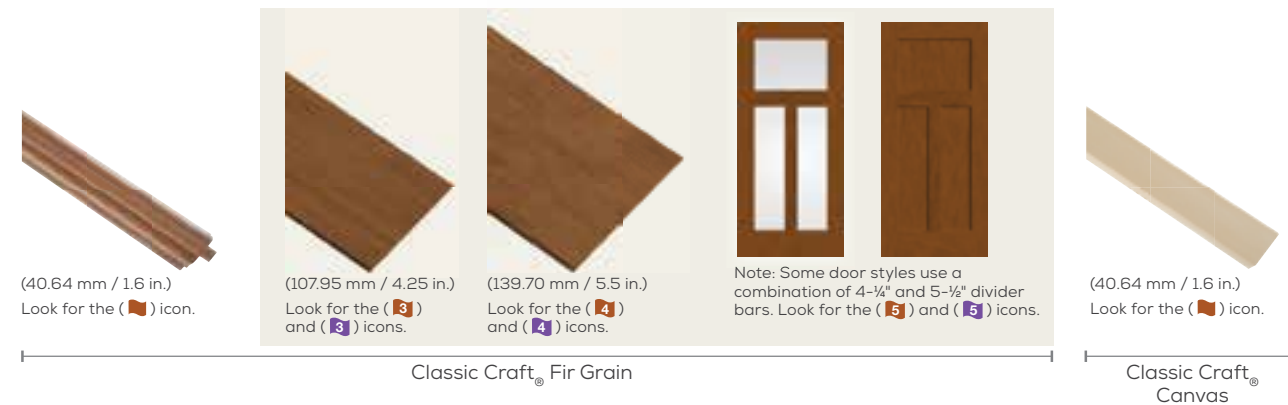

Boise Cascade®
MILLWORK

HARDWARE

Security Strike Plate

Adjustable security strike plate wraps around the jamb and engages the frame for added support and strength, and resistance against forced entry.

Description	Finish	Part #
TRU-DEFENSE ADJUSTABLE SECURITY STRIKE PLATE JAMB	Black Nickel	MS00SSPTD-1D
TRU-DEFENSE ADJUSTABLE SECURITY STRIKE PLATE JAMB	Brushed Nickel	MS00SSPTD-1C
TRU-DEFENSE ADJUSTABLE SECURITY STRIKE PLATE JAMB	Oil-Rubbed Bronze	MS00SSPTD-1H
TRU-DEFENSE ADJUSTABLE SECURITY STRIKE PLATE JAMB	Yellow Zinc	MS00SSPTD-1Z

DOOR & LITE DIVIDER BARS

Wood-grained or smooth SDL bars adhere to the interior and exterior panes of tempered glass and can be stained or painted to complement the door and home. 4-1/4" and 5-1/2" flat profile bars are also used on solid-panel doors as door divider bars.

Description	Part #	Width
CCA 24 PIECE DOOR VERTICAL DIVIDER PACK For use with 3'6" Flush-Glazed Doors.	CCA36LD3024V24	1.6"
CCA 4-LITE DOOR DIVIDER KIT 1 PER PACK For use with 3'6" Flush-Glazed Doors.	CCALD3024L4-1	1.6"
CCA 6-LITE DOOR DIVIDER KIT 1 PER PACK For use with 3'6" Flush-Glazed Doors.	CCALD3024L6-1	1.6"
CCA STYLE LITE DIVIDER 4-LITE DOOR PACKAGE 1 PER PACK Contains 2 vertical and 4 horizontal pieces (1 door).	CCALD2618L4-1	1.6"
CCA STYLE LITE DIVIDER 6-LITE DOOR PACKAGE 1 PER PACK Contains 2 vertical and 6 horizontal pieces (1 door).	CCALD2618L6-1	1.6"
CCA STYLE LITE DIVIDER SIDELITE LONG HORIZONTAL 20-PACK Contains 20 long horizontal pieces.	CCALDSLHL20	1.6"
CCA STYLE LITE DIVIDER VERTICAL 24-PACK For use with 26" x 66" and 26" x 80" shaker flush-glazed doors and opaque 1 panel shaker.	CCALD2618V24	1.6"
CCS WI 5.5 DOOR/LITE DIVIDER LINEAL BULK PACK For use with 26" x 66" and 26" x 80" shaker flush-glazed doors and opaque 1 panel shaker.	CCS5LD86-6	5.5"
CCS WI DOOR/LITE DIVIDER LINEAL BULK PACK For use with 26" x 66" and 26" x 80" shaker flush-glazed doors and opaque 1 panel shaker.	CCS4LD86-6	4.25"
CCV LITE DIVIDER SIDELITE HORIZONTAL 20 PER PACK	CCVLDLSLH-20	1.6"

DENTIL SHELVES

Complete the look with a dentil shelf for true Craftsman appeal or to complement other architectural elements around the house. Includes 4- and 16-block options.

Description	Part #	Size
CCA 4-BLOCK DENTIL SHELF	CCADS04	26.2"
CCA 4-BLOCK DENTIL SHELF	CCA36DS04	35.1"
CCV 4-BLOCK DENTIL SHELF	CCVDS04	25.8"

Description	Part #	Size
FC DENTIL SHELF	DSB4BLK	26.2"
SS DENTIL SHELF	DSW4BLK	25.4"