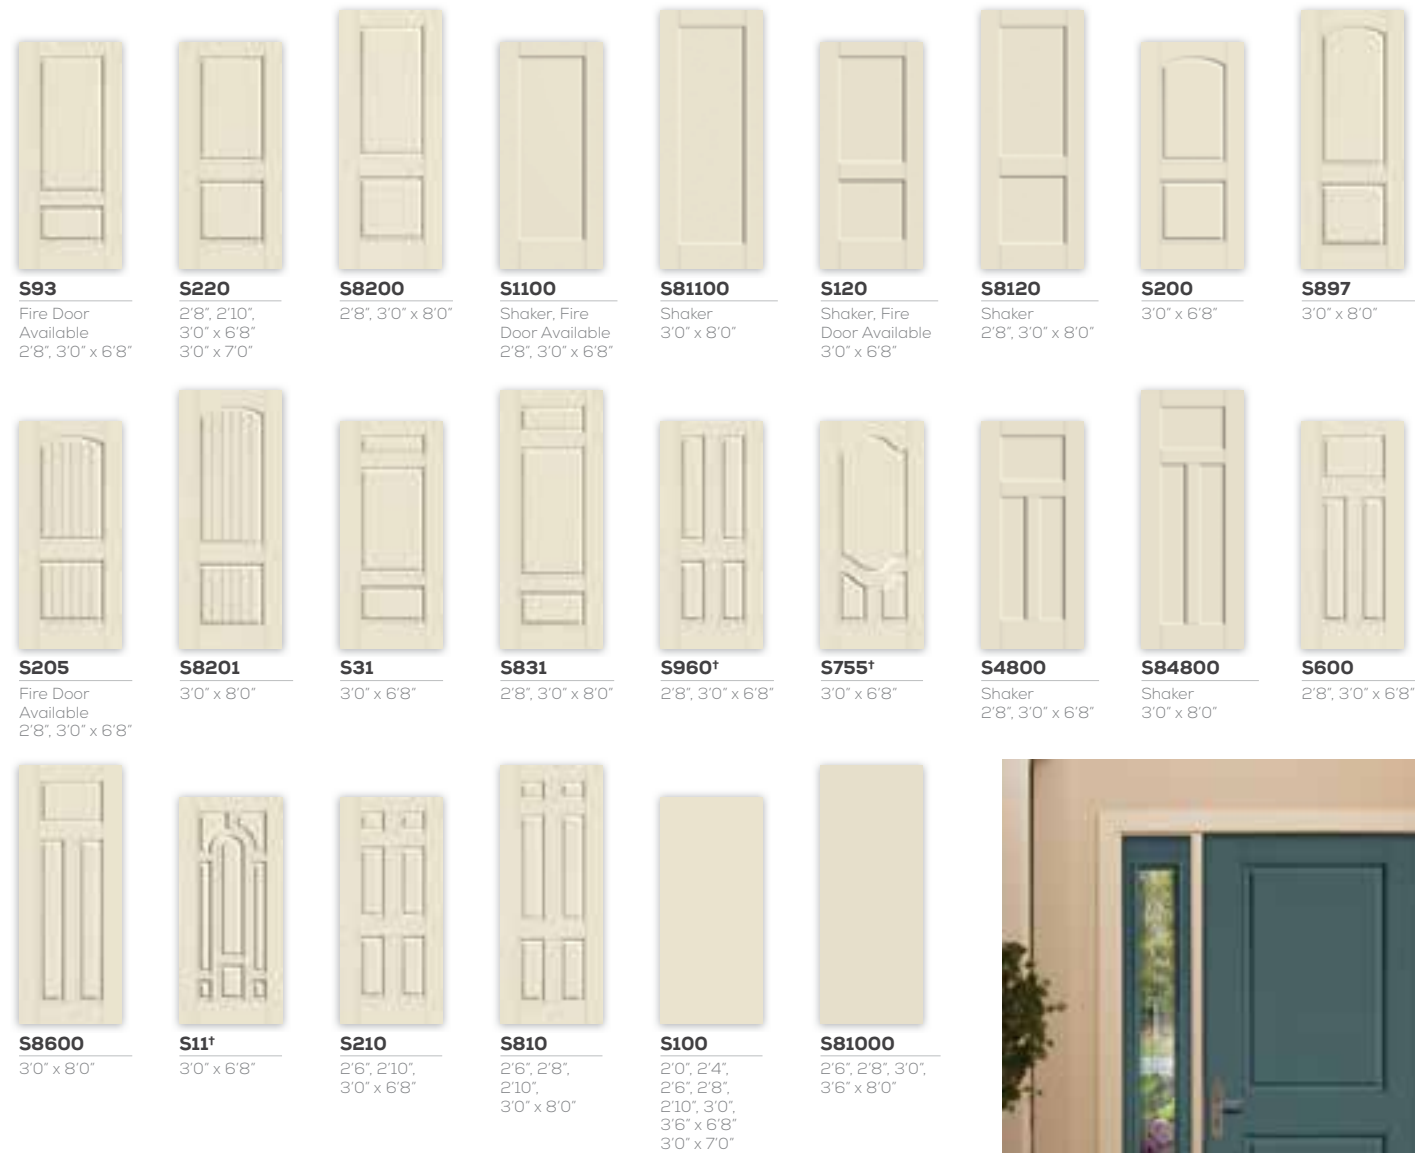

SMOOTH-STAR®

Smooth-Star fiberglass doors are ready-to-paint with crisp, clean contours making them the more attractive and durable alternative to steel.