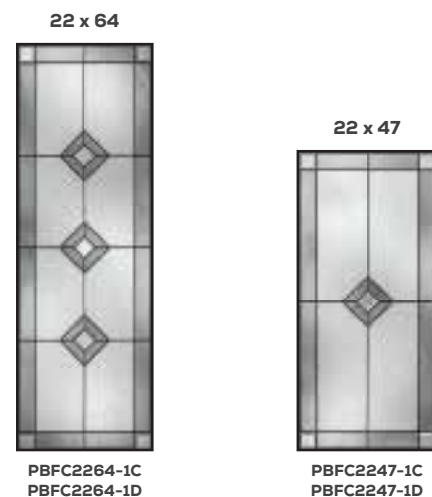

millwork.bc.com
11011 E 104th Ave, Suite 1000
Commerce City, CO 80640
720-653-3333
DenverMillwork@bc.com

Stock status is subject to availability, please contact your Boise Cascade Millwork Representative with any questions.

CE = LOW-E
FC = BUFF
SS = SMOOTH

PRODUCT IMAGES SHOW EXTERIOR SIDE OF DOOR.

thermatru.com | 1-800-THERMA-TRU |