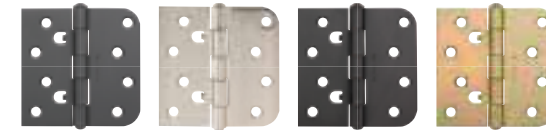

Self-Aligning
Hinge

Description	Finish	Part #	Size
HINGE NRP BULK PACK	Black Nickel	HG58RP-1D-S	5/8"
HINGE NRP BULK PACK	Brushed Nickel	HG58RP-1C-S	5/8"
HINGE NRP BULK PACK	Oil-Rubbed Bronze	HG58RP-1H-S	5/8"
HINGE NRP BULK PACK	Yellow Zinc	HG58RPYZ-S	5/8"
HINGE BULK PACK	Brushed Nickel	HG58-1C-S	5/8"
HINGE SELF ALIGNING BULK PACK	Oil-Rubbed Bronze	HG58-1H-S	5/8"
HINGE ASSEMBLED LH	Yellow Zinc	HG58YZLA	5/8"
HINGE ASSEMBLED RH	Yellow Zinc	HG58YZRA	5/8"