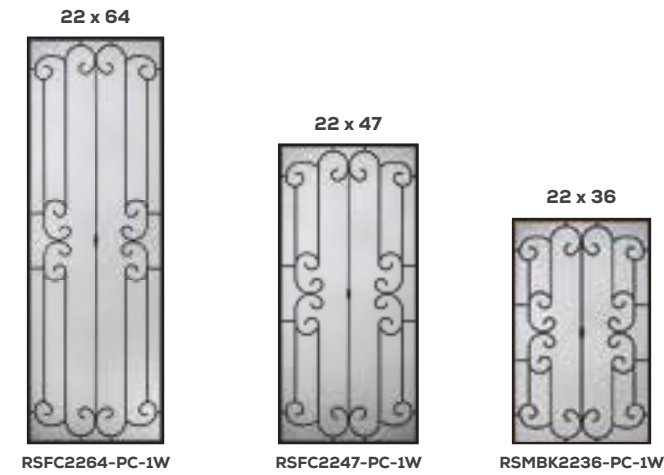

RISERVA®

Glass Privacy Rating 1 10

Riserva combines oceana glass with linear and curved wrought iron elements to create a simple yet elegant design. A perfect way to let natural light in while achieving ultimate privacy.

Caming Options

AXIS®

Glass Privacy Rating 1 10

Simple and smart, Axis combines narrow reed glass in horizontal and vertical arrangements to create stunning contrast and modest privacy. A vertical band of clear glass bevels completes this linear design, ideal for Modern home styles.