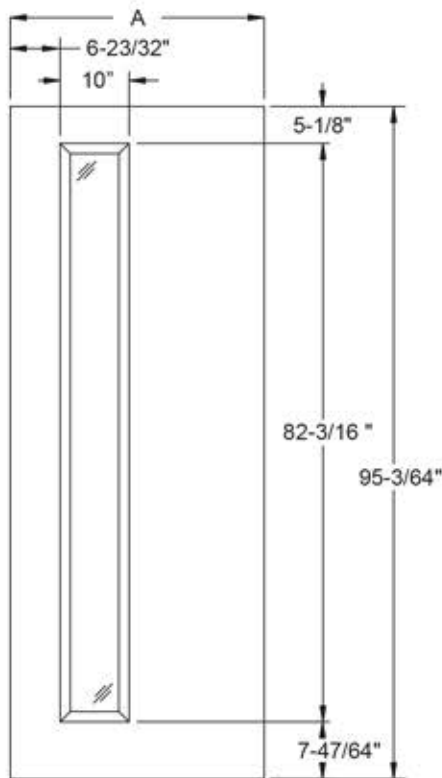

Advanta 8' Linea Offset

Daylight Opening:
0780 Scroll & Flat 6-23/32" x 78-29/32" (531 sq.in. per lite)

Available in:
Fiber-Classic Oak
Fiber-Classic Mahogany
Smooth-Star
Traditions

Also available
offset right.

| Width | Glass | A |
|-------|-------|-----------|
| 2/6 | 0780 | 29-13/16" |
| 2/8 | 0780 | 31-13/16" |
| 2/10 | 0780 | 33-13/16" |
| 3/0 | 0780 | 35-13/16" |
| 3/6* | 0780 | 41-13/16" |

*Only available in Smooth-Star.