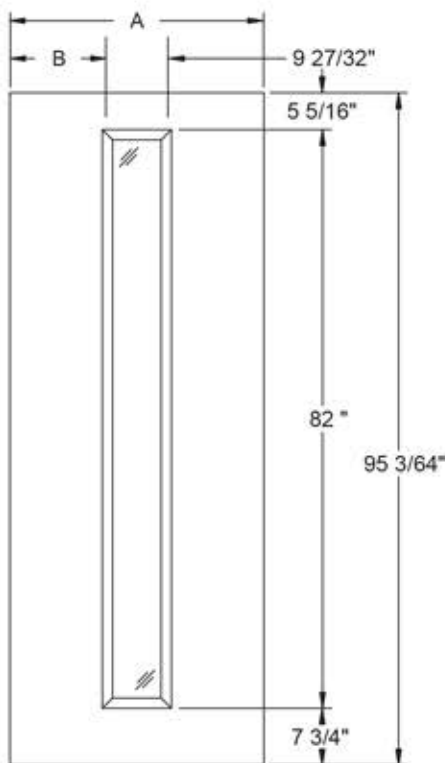

### 8' Linea Centered

**Daylight Opening:**

0780 Scroll	6-7/8" x 79-1/16"	(544 sq.in.)
0780 Flat	6-11/16" x 78-14/16"	(526 sq.in.)
0780 Impact	6-5/8" x 78-13/16"	(521 sq.in.)

**Notes:**  
Impact Options Available.

Available in:  
Fiber-Classic Oak  
Fiber-Classic Mahogany  
Smooth-Star  
Profiles

Width	Glass	A	B
2/6	0780	29-13/16"	9-31/32"
2/8	0780	31-13/16"	10-31/32"
2/10	0780	33-13/16"	11-31/32"
3/0	0780	35-13/16"	12-31/32"
3/6*	0780	41-13/16"	15-31/32"

Note: Drawings are for general reference only and may not be built to the exact detail shown. Drawing depicted as viewed from exterior, sticking is not included in stile & rail dimensions.