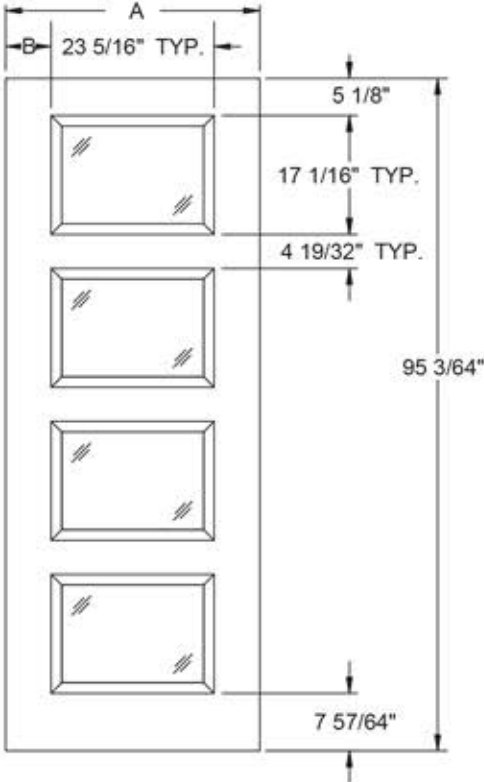

**Advanta 8' Ari 4-Lite**

Daylight Opening:  
 2115 Scroll & Flat 20-1/16" x 13-13/16" (277 sq.in. per lite)  
 (1108 sq.in. total)

Available in:  
 Fiber-Classic Oak  
 Fiber-Classic Mahogany  
 Smooth-Star  
 Traditions

Width	Glass	A	B
2/8	2115	31-13/16"	4-1/4"
2/10	2115	33-13/16"	5-1/4"
3/0	2115	35-13/16"	6-1/4"
3/6*	2115	41-13/16"	9-1/4"

\*Only available in Smooth-Star.

**Boise Cascade**<sup>®</sup>  
 MILLWORK

CONFIDENTIAL DOCUMENT - not to be copied and/or disclosed to others without prior written consent.

Note: Drawings are for general reference only and may not be built to the exact detail shown. Drawing depicted as viewed from exterior, sticking is not included in stile & rail dimensions.