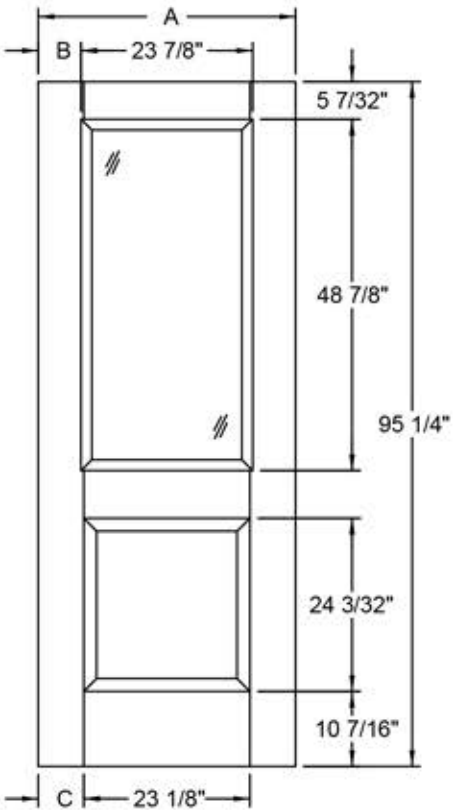

8' Half Lite 1 Panel

Daylight Opening:
 2247 20-7/8" x 45-7/8" (958 sq.in.)
 2247 Impact 20-13/16" x 45-13/16" (954 sq.in.)

Notes:
 For Optional Grille Locations, See Arch 1.
 Impact Options Available.

Available in:
 Smooth-Star

Width	Glass	A	B	C
2/8	2247	31-13/16"	3-31/32"	4-11/32"
2/10	2247	33-13/16"	4-31/32"	5-11/32"
3/0	2247	35-13/16"	5-31/32"	6-11/32"

Boise Cascade[®]
 MILLWORK

CONFIDENTIAL DOCUMENT - not to be copied and/or disclosed to others without prior written consent.

Note: Drawings are for general reference only and may not be built to the exact detail shown. Drawing depicted as viewed from exterior, sticking is not included in stile & rail dimensions.