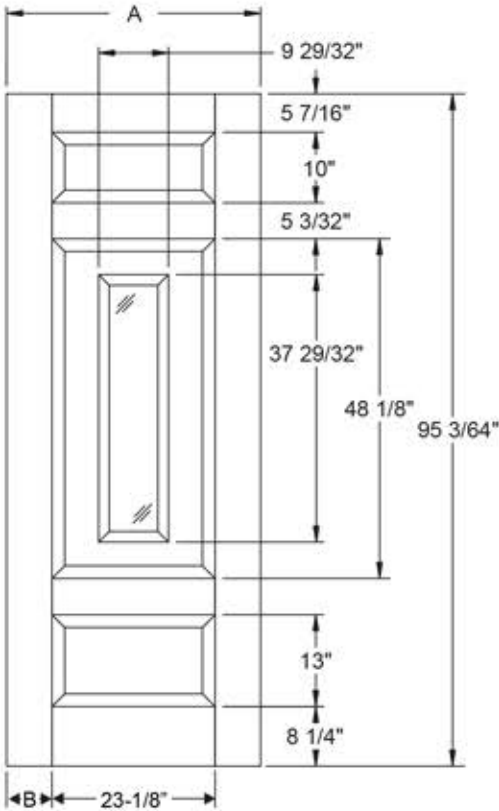

### 8' Center Lite 3 Panel

Daylight Opening:  
 0836 6-29/32" x 34-29/32" (241 sq.in.)  
 0836 Impact 6-13/16" x 34-13/16" (237 sq.in.)

Notes:  
 For Optional Grille Locations, See Arch 1.  
 Impact Options Available.

Available in:  
 Fiber-Classic Oak  
 Smooth-Star

Width	Glass	A	B
2/8	0836	31-13/16"	4-11/32"
2/10	0836	33-13/16"	5-11/32"
3/0	0836	35-13/16"	6-11/32"

CONFIDENTIAL DOCUMENT - not to be copied and/or disclosed to others without prior written consent.

Note: Drawings are for general reference only and may not be built to the exact detail shown. Drawing depicted as viewed from exterior, sticking is not included in stile & rail dimensions.