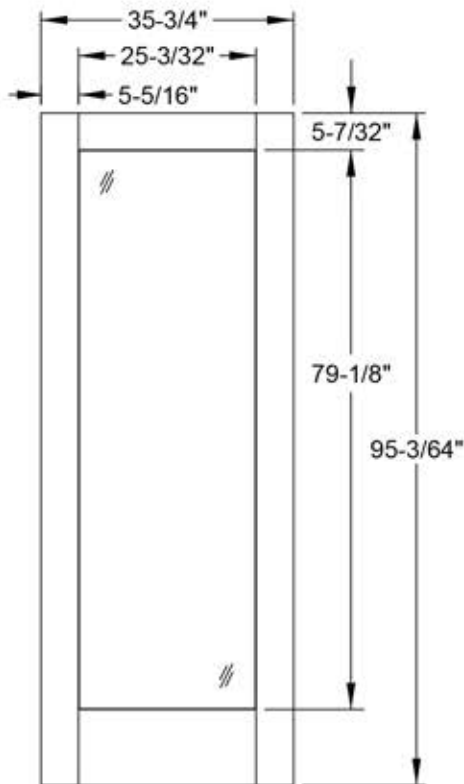

8' Full Lite Shaker Flush-Glazed

Daylight Opening:
2680 24-15/16" x 78-31/32" (1969 sq.in.)

Available in:
Classic Craft Fir Grain

Boise Cascade[®]
MILLWORK

THERMA TRU[®]
DOORS

CONFIDENTIAL DOCUMENT - not to be copied and/or disclosed to others without prior written consent.

Note: Drawings are for general reference only and may not be built to the exact detail shown. Drawing depicted as viewed from exterior, sticking is not included in stile & rail dimensions.