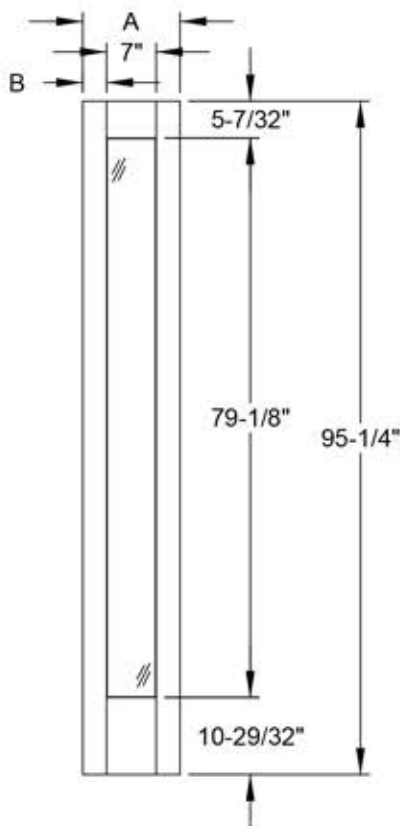

8' Full Lite Shaker Sidelite Flush-Glazed

Daylight Opening:
 0880 6-27/32" x 78-31/32" (541 sq.in.)

Available in:
 Classic Craft Fir Grain

Classic Craft Fir Grain			
Width	Glass	A	B
12"	0880	11-15/16"	2-15/32"
14"	0880	13-15/16"	3-15/32"

Boise Cascade®
 MILLWORK

THERMA TRU®
 DOORS

CONFIDENTIAL DOCUMENT - not to be copied and/or disclosed to others without prior written consent.

Note: Drawings are for general reference only and may not be built to the exact detail shown. Drawing depicted as viewed from exterior, sticking is not included in stile & rail dimensions.