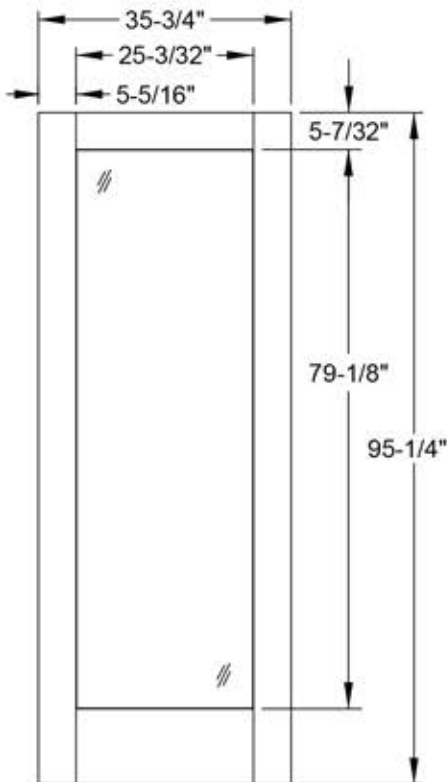

### 8' Full Lite Shaker Flush-Glazed

Daylight Opening:  
2680      24-15/16" x 78-31/32"      (1969 sq.in.)

Available in:  
Classic Craft Fir Grain

**Boise Cascade**<sup>®</sup>  
MILLWORK

**THERMA TRU**<sup>®</sup>  
DOORS

CONFIDENTIAL DOCUMENT - not to be copied and/or disclosed to others without prior written consent.

Note: Drawings are for general reference only and may not be built to the exact detail shown. Drawing depicted as viewed from exterior, sticking is not included in stile & rail dimensions.