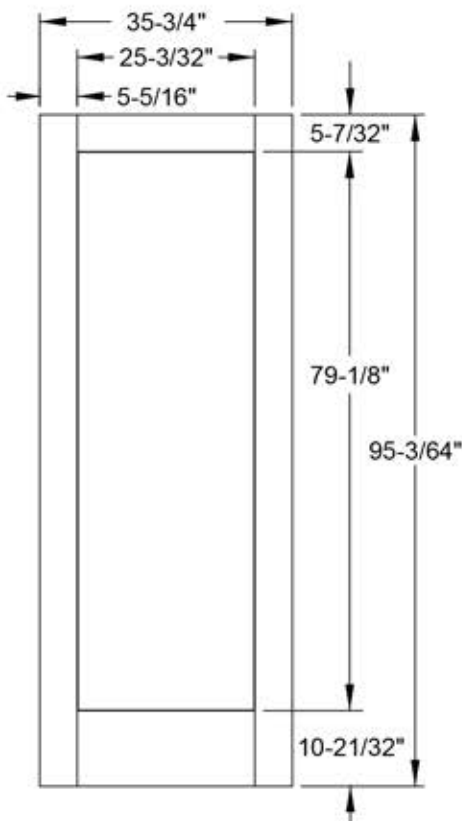

## 8' 1 Panel Shaker

Available in:  
Classic Craft Fir Grain

**Boise Cascade**<sup>®</sup>  
MILLWORK

**THERMA TRU**<sup>®</sup>  
DOORS

CONFIDENTIAL DOCUMENT - not to be copied and/or disclosed to others without prior written consent.

Note: Drawings are for general reference only and may not be built to the exact detail shown. Drawing depicted as viewed from exterior, sticking is not included in stile & rail dimensions.