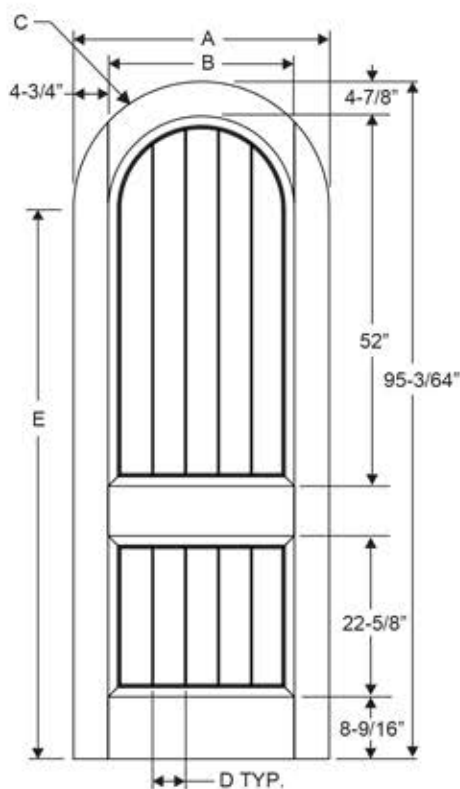

8' Radiused 2 Panel Plank Round Top

Available in:
Classic Craft Mahogany

Note:
Impact Options Available.

Width	A	B	C	D	E
3/0	35-3/4"	26-3/16"	17-7/8"	4-5/8"	77-1/4"
3/6	41-3/4"	32-3/16"	20-7/8"	5-13/16"	74-1/4"

Boise Cascade[®]
MILLWORK

THERMA TRU[®]
DOORS

CONFIDENTIAL DOCUMENT - not to be copied and/or disclosed to others without prior written consent.

Note: Drawings are for general reference only and may not be built to the exact detail shown. Drawing depicted as viewed from exterior, sticking is not included in stile & rail dimensions.