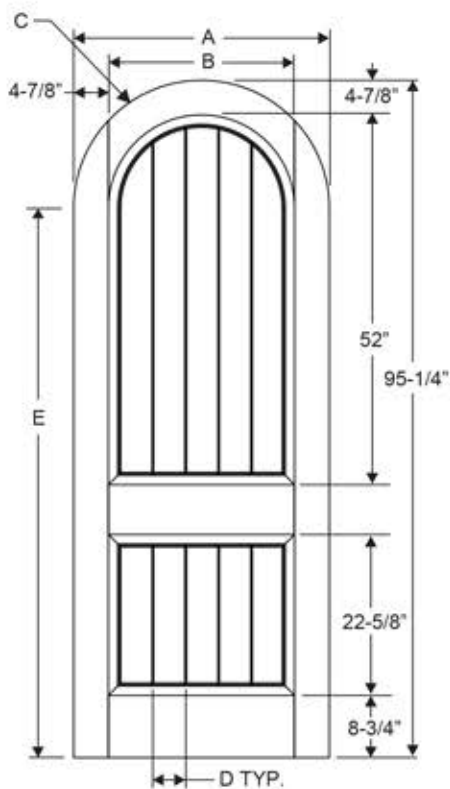

8' Radiused 2 Panel Plank Round Top

Available in:
Classic Craft Mahogany

Note:
Impact Options Available.

Width	A	B	C	D	E
3/0	35-3/4"	26-3/16"	17-7/8"	4-5/8"	77-1/4"
3/6	41-3/4"	32-3/16"	20-7/8"	5-13/16"	74-1/4"

Boise Cascade[®]
MILLWORK

THERMA TRU[®]
DOORS

CONFIDENTIAL DOCUMENT - not to be copied and/or disclosed to others without prior written consent.

Note: Drawings are for general reference only and may not be built to the exact detail shown. Drawing depicted as viewed from exterior, sticking is not included in stile & rail dimensions.