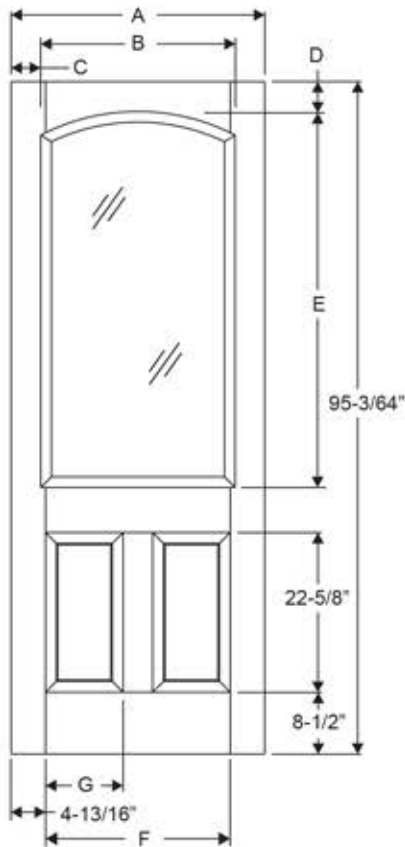

8' 2/3 Arch Lite 2 Panel

Daylight Opening:

2551A (non wrought iron)	24-9/16" x 50-1/8"	(1211 sq.in.)
2551A (wrought iron)	24-7/16" x 50-1/8"	(1203 sq.in.)
3151A (wrought iron)	30-3/8" x 50-1/8"	(1495 sq.in.)

Available in:
Classic Craft Mahogany

Lite Description	Glass	A	B	C	D	E
Non-Wrought Iron	2551A	35-3/4"	27-9/16"	4-1/8"	4-1/4"	53-1/4"
Wrought Iron	2551A	35-3/4"	27-7/16"	4-3/16"	4-5/16"	53-1/8"
Wrought Iron	3151A	41-3/4"	33-3/8"	4-3/16"	4-5/16"	53-1/8"

Width	F	G
3/0	26-3/16"	11"
3/6	32-3/16"	13-3/4"

Boise Cascade[®]
MILLWORK

THERMA TRU[®]
DOORS

CONFIDENTIAL DOCUMENT - not to be copied and/or disclosed to others without prior written consent.

Note: Drawings are for general reference only and may not be built to the exact detail shown. Drawing depicted as viewed from exterior, sticking is not included in stile & rail dimensions.