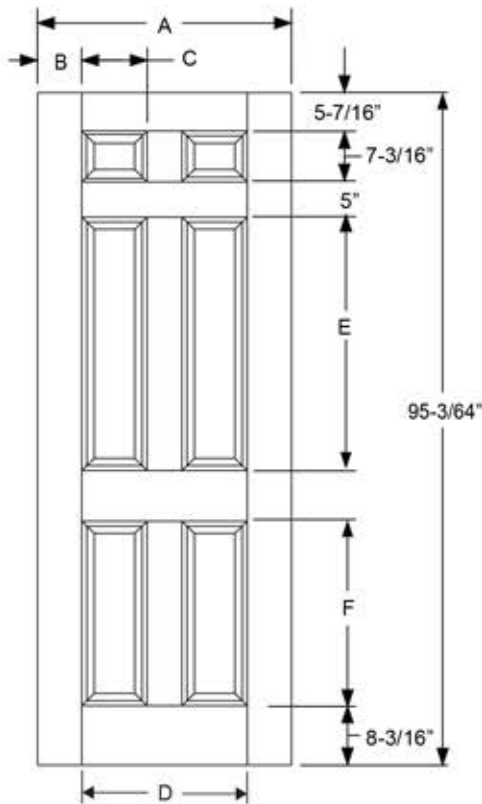

8' 6 Panel

Note:
Impact Options Available.

Available in:
Fiber-Classic Oak
Fiber-Classic Mahogany
Smooth-Star

Width	A	B	C	D	E	F
2/6N*	29-13/16"	4-13/32"	8-13/16"	21"	39-1/2"	23-3/4"
2/8	31-13/16"	4-11/32"	9-1/8"	23-1/8"	35-15/16"	26-5/32"
2/10	33-13/16"	5-11/32"	9-1/8"	23-1/8"	35-15/16"	26-5/32"
3/0	35-13/16"	6-11/32"	9-1/8"	23-1/8"	35-15/16"	26-5/32"

*Only available in Smooth-Star.

Boise Cascade[®]
MILLWORK

THERMA TRU[®]
DOORS

CONFIDENTIAL DOCUMENT - not to be copied and/or disclosed to others without prior written consent.

Note: Drawings are for general reference only and may not be built to the exact detail shown. Drawing depicted as viewed from exterior, sticking is not included in stile & rail dimensions.