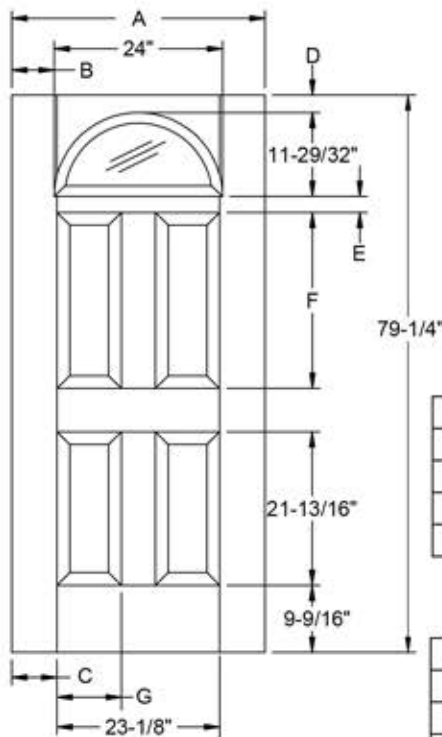

Fan Lite 4 Panel

Daylight Opening:
2210R 8-29/32" x 20-3/4" (140 sq.in.)

Available in:
Fiber-Classic Oak
Smooth-Star

Fiber-Classic Oak and Smooth-Star (Cutout)								
Width	Glass	A	B	C	D	E	F	G
2/8	2210R	31-13/16"	3-29/32"	4-11/32"	2-7/16"	2-11/32"	25"	9-1/8"
2/10	2210R	33-13/16"	4-29/32"	5-11/32"	2-7/16"	2-11/32"	25"	9-1/8"
3/0	2210R	35-13/16"	5-29/32"	6-11/32"	2-7/16"	2-11/32"	25"	9-1/8"

Smooth-Star (Molded Open)								
Width	Glass	A	B	C	D	E	F	G
2/8	2210R	31-13/16"	3-29/32"	4-11/32"	4-7/32"	4-1/4"	21-5/16"	9-1/2"
2/10	2210R	33-13/16"	4-29/32"	5-11/32"	4-7/32"	4-1/4"	21-5/16"	9-1/2"
3/0	2210R	35-13/16"	5-29/32"	6-11/32"	4-7/32"	4-1/4"	21-5/16"	9-1/2"