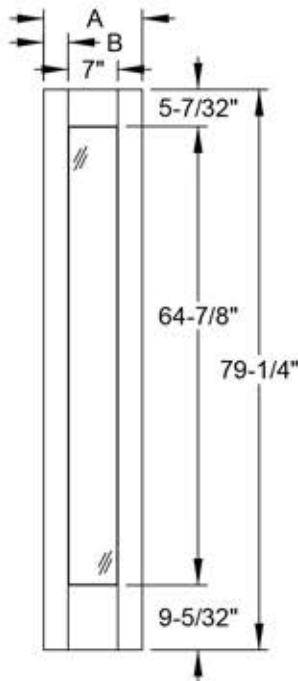

Full Lite Shaker Sidelite Flush-Glazed

Daylight Opening:
0866 6-27/32" x 64-23/32" (443 sq.in.)

Available in:
Classic Craft Fir Grain

Classic Craft Fir Grain			
Width	Glass	A	B
12"	0866	11-15/16"	2-15/32"
14"	0866	13-15/16"	3-15/32"

Boise Cascade[®]
MILLWORK

THERMA TRU[®]
DOORS

CONFIDENTIAL DOCUMENT - not to be copied and/or disclosed to others without prior written consent.

Note: Drawings are for general reference only and may not be built to the exact detail shown. Drawing depicted as viewed from exterior, sticking is not included in stile & rail dimensions.