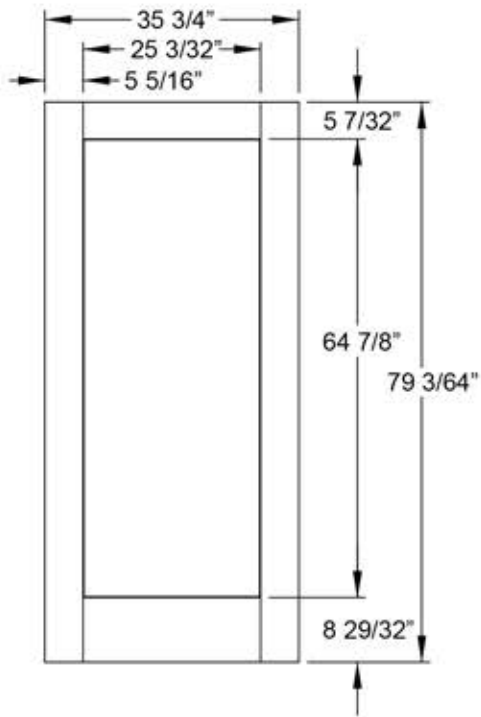

1 Panel Shaker

Available in:
Classic Craft Fir Grain

Boise Cascade[®]
MILLWORK

THERMA TRU[®]
DOORS

CONFIDENTIAL DOCUMENT - not to be copied and/or disclosed to others without prior written consent.

Note: Drawings are for general reference only and may not be built to the exact detail shown. Drawing depicted as viewed from exterior, sticking is not included in stile & rail dimensions.