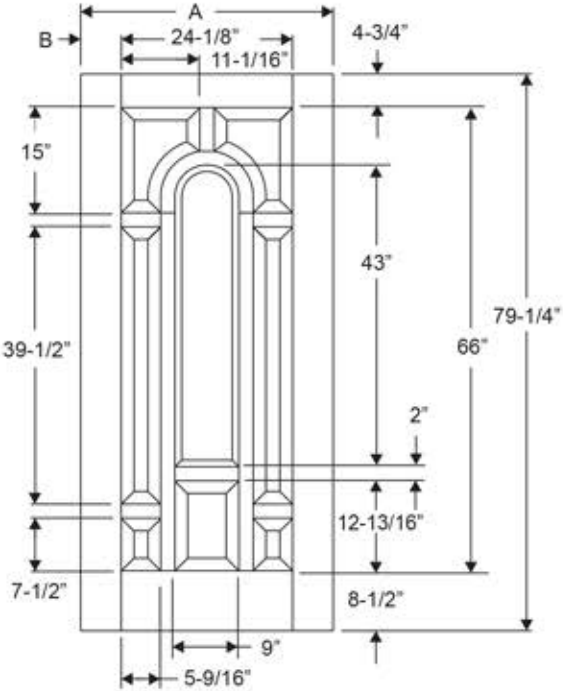

8 Panel

Note:
Impact Options Available.

Available in:
Smooth-Star

Width	A	B
2/8	31-13/16"	3-27/32"
2/10	33-13/16"	4-27/32"
3/0	35-13/16"	5-27/32"

Boise Cascade[®]
MILLWORK

THERMA TRU[®]
DOORS

CONFIDENTIAL DOCUMENT - not to be copied and/or disclosed to others without prior written consent.

Note: Drawings are for general reference only and may not be built to the exact detail shown. Drawing depicted as viewed from exterior, sticking is not included in stile & rail dimensions.