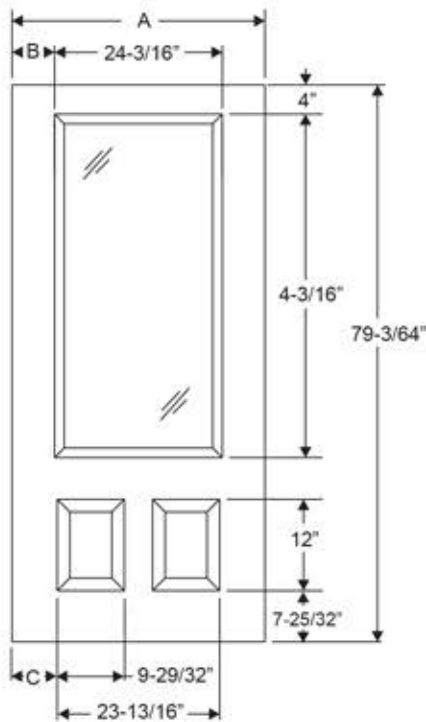

Advanta 3/4 Lite 2 Panel Flush

Daylight Opening:
 2247 Scroll & Flat 20-29/32" x 45-29/32" (961 sq.in.)

Available in:
 Profiles

Width	Glass	A	B	C
2/8	2247	31-13/16"	3-3/4"	4"
2/10	2247	33-13/16"	4-3/4"	5"
3/0	2247	35-13/16"	5-3/4"	6"

Boise Cascade[®]
 MILLWORK

THERMA TRU[®]
 DOORS

CONFIDENTIAL DOCUMENT - not to be copied and/or disclosed to others without prior written consent.

Note: Drawings are for general reference only and may not be built to the exact detail shown. Drawing depicted as viewed from exterior, sticking is not included in stile & rail dimensions.