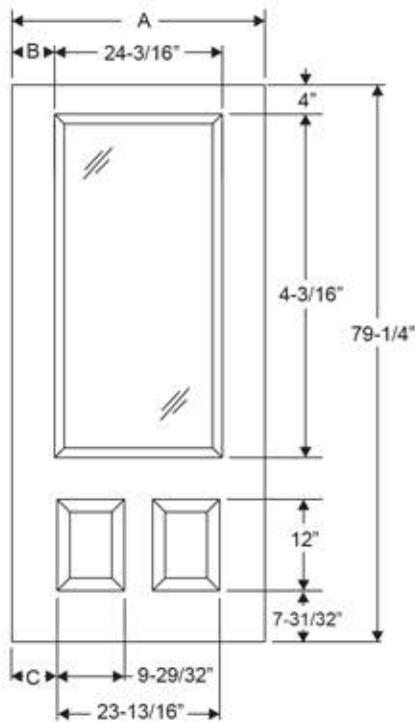

### Advanta 3/4 Lite 2 Panel Flush

Daylight Opening:  
 2247 Scroll & Flat 20-29/32" x 45-29/32" (961 sq.in.)

Available in:  
 Profiles

Width	Glass	A	B	C
2/8	2247	31-13/16"	3-3/4"	4"
2/10	2247	33-13/16"	4-3/4"	5"
3/0	2247	35-13/16"	5-3/4"	6"

**Boise Cascade®**  
 MILLWORK

**THERMA TRU®**  
 DOORS

CONFIDENTIAL DOCUMENT - not to be copied and/or disclosed to others without prior written consent.

Note: Drawings are for general reference only and may not be built to the exact detail shown. Drawing depicted as viewed from exterior, sticking is not included in stile & rail dimensions.