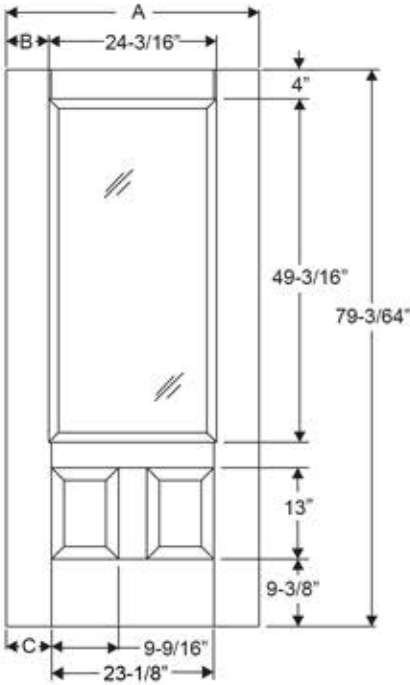

Advanta 3/4 Lite 2 Panel

Daylight Opening:
 2247 Scroll & Flat 20-29/32" x 45-29/32" (961 sq.in.)

Available in:
 Fiber-Classic Oak
 Fiber-Classic Mahogany
 Smooth-Star

Width	Glass	A	B	C
2/8	2247	31-13/16"	3-3/4"	4-11/32"
2/10	2247	33-13/16"	4-3/4"	5-11/32"
3/0	2247	35-13/16"	5-3/4"	6-11/32"

Boise Cascade[®]
 MILLWORK

CONFIDENTIAL DOCUMENT - not to be copied and/or disclosed to others without prior written consent.

Note: Drawings are for general reference only and may not be built to the exact detail shown. Drawing depicted as viewed from exterior, sticking is not included in stile & rail dimensions.