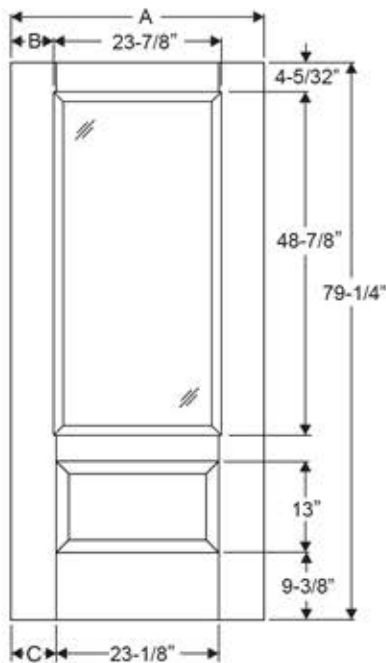

3/4 Lite 1 Panel

Daylight Opening:
 2247 20-7/8" x 45-7/8" (958 sq.in.)
 2247 Impact 20-13/16" x 45-13/16" (954 sq.in.)

Notes:
 For Optional Grille Locations, See Arch 1.
 Impact Options Available.

Available in:
 Fiber-Classic Oak
 Smooth-Star

Width	Glass	A	B	C
2/8	2247	31-13/16"	3-31/32"	4-11/32"
2/10	2247	33-13/16"	4-31/32"	5-11/32"
3/0	2247	35-13/16"	5-31/32"	5-11/32"

Boise Cascade[®]
 MILLWORK

THERMA TRU[®]
 DOORS

CONFIDENTIAL DOCUMENT - not to be copied and/or disclosed to others without prior written consent.

Note: Drawings are for general reference only and may not be built to the exact detail shown. Drawing depicted as viewed from exterior, sticking is not included in stile & rail dimensions.