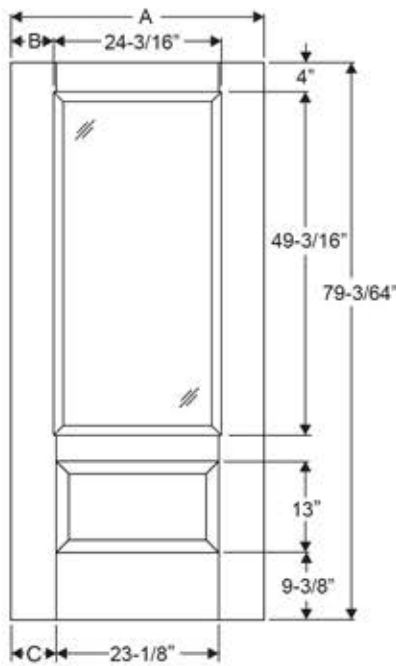

Advanta 3/4 Lite 1 Panel

Daylight Opening:
 2247 Scroll & Flat 20-29/32" x 45-29/32" (961 sq.in.)

Available in:
 Fiber-Classic Oak
 Smooth-Star

Width	Glass	A	B	C
2/8	2247	31-13/16"	3-3/4"	4-11/32"
2/10	2247	33-13/16"	4-3/4"	5-11/32"
3/0	2247	35-13/16"	5-3/4"	5-11/32"

Boise Cascade[®]
 MILLWORK

THERMA TRU[®]
 DOORS

CONFIDENTIAL DOCUMENT - not to be copied and/or disclosed to others without prior written consent.

Note: Drawings are for general reference only and may not be built to the exact detail shown. Drawing depicted as viewed from exterior, sticking is not included in stile & rail dimensions.