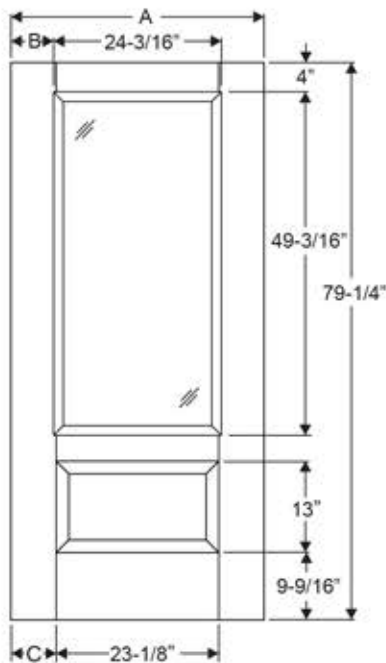

Advanta 3/4 Lite 1 Panel

Daylight Opening:
2247 Scroll & Flat 20-29/32" x 45-29/32" (961 sq.in.)

Available in:
Fiber-Classic Oak
Smooth-Star

Width	Glass	A	B	C
2/8	2247	31-13/16"	3-3/4"	4-11/32"
2/10	2247	33-13/16"	4-3/4"	5-11/32"
3/0	2247	35-13/16"	5-3/4"	5-11/32"

Boise Cascade[®]
MILLWORK

THERMA TRU[®]
DOORS

CONFIDENTIAL DOCUMENT - not to be copied and/or disclosed to others without prior written consent.

Note: Drawings are for general reference only and may not be built to the exact detail shown. Drawing depicted as viewed from exterior, sticking is not included in stile & rail dimensions.