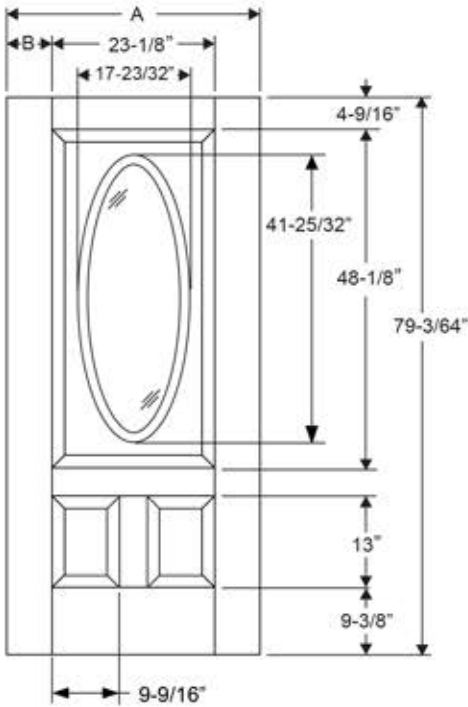

### 3/4 Captured Oval Lite 2 Panel

Daylight Opening:  
 1640V 14-23/32" x 38-25/32" (442 sq.in.)

Available in:  
 Fiber-Classic Oak  
 Fiber-Classic Mahogany  
 Smooth-Star

Width	Glass	A	B
2/8	1640V	31-13/16"	4-11/32"
2/10	1640V	34-13/16"	5-11/32"
3/0	1640V	36-13/16"	6-11/32"

**Boise Cascade**<sup>®</sup>  
 MILLWORK

**THERMA TRU**<sup>®</sup>  
 DOORS

CONFIDENTIAL DOCUMENT - not to be copied and/or disclosed to others without prior written consent.

Note: Drawings are for general reference only and may not be built to the exact detail shown. Drawing depicted as viewed from exterior, sticking is not included in stile & rail dimensions.