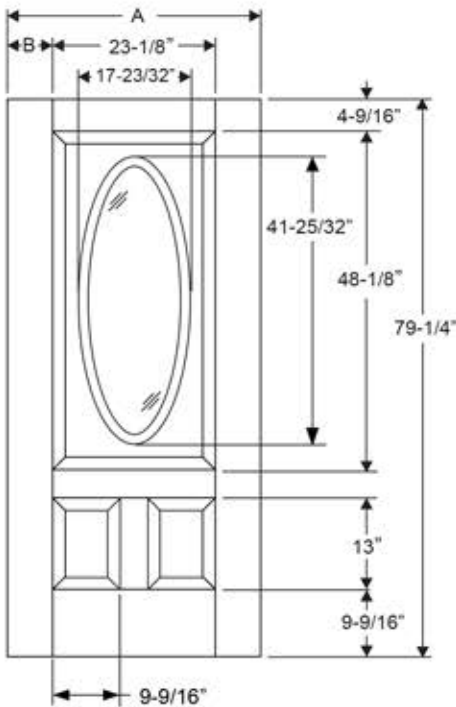

### 3/4 Captured Oval Lite 2 Panel

Daylight Opening:  
 1640V 14-23/32" x 38-25/32" (442 sq.in.)

Available in:  
 Fiber-Classic Oak  
 Fiber-Classic Mahogany  
 Smooth-Star

Width	Glass	A	B
2/8	1640V	31-13/16"	4-11/32"
2/10	1640V	34-13/16"	5-11/32"
3/0	1640V	36-13/16"	6-11/32"

**Boise Cascade**<sup>®</sup>  
 MILLWORK

**THERMA TRU**<sup>®</sup>  
 DOORS

CONFIDENTIAL DOCUMENT - not to be copied and/or disclosed to others without prior written consent.

Note: Drawings are for general reference only and may not be built to the exact detail shown. Drawing depicted as viewed from exterior, sticking is not included in stile & rail dimensions.