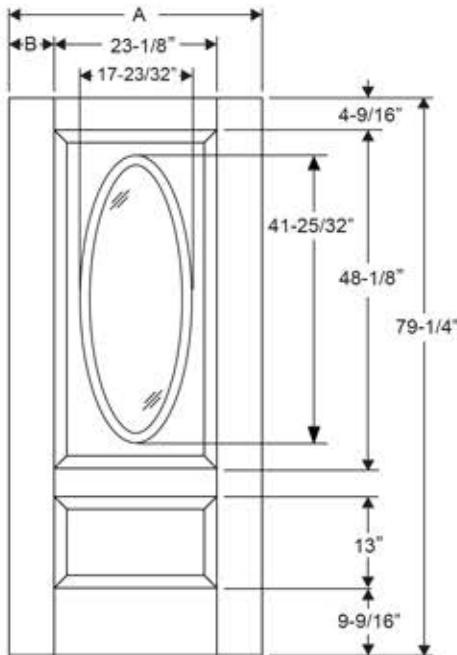

3/4 Captured Oval Lite 1 Panel

Daylight Opening:
 1640V 14-23/32" x 38-25/32" (442 sq.in.)

Available in:
 Fiber-Classic Oak
 Smooth-Star

Width	Glass	A	B
2/8	1640V	31-13/16"	4-11/32"
2/10	1640V	34-13/16"	5-11/32"
3/0	1640V	36-13/16"	6-11/32"

Boise Cascade[®]
 MILLWORK

THERMA TRU[®]
 DOORS

CONFIDENTIAL DOCUMENT - not to be copied and/or disclosed to others without prior written consent.

Note: Drawings are for general reference only and may not be built to the exact detail shown. Drawing depicted as viewed from exterior, sticking is not included in stile & rail dimensions.