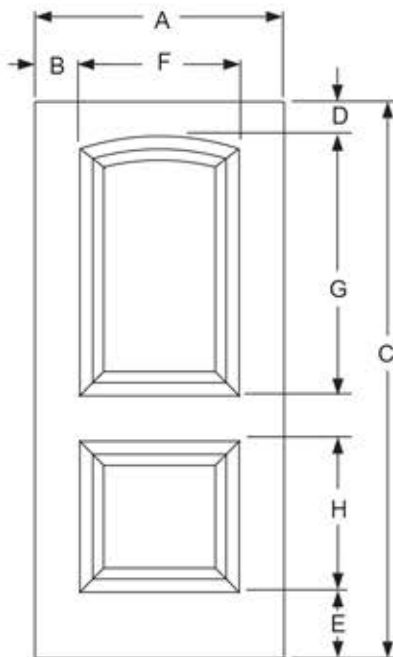

2 Panel Soft Arch Flush

Available in:
Profiles

Profiles			
Width	A	B	F
2/8	31-13/16"	4-11/32"	23-1/8"
2/10	33-13/16"	5-11/32"	23-1/8"
3/0	35-13/16"	6-11/32"	23-1/8"

Height	C	D	E	G	H
6/8	79-3/64"	4-19/32"	9-23/64"	37-5/32"	21-13/16"
7/0	83-3/64"	4-19/32"	13-23/64"	37-5/32"	21-13/16"

Boise Cascade[®]
MILLWORK

THERMA TRU[®]
DOORS

CONFIDENTIAL DOCUMENT - not to be copied and/or disclosed to others without prior written consent.

Note: Drawings are for general reference only and may not be built to the exact detail shown. Drawing depicted as viewed from exterior, sticking is not included in stile & rail dimensions.