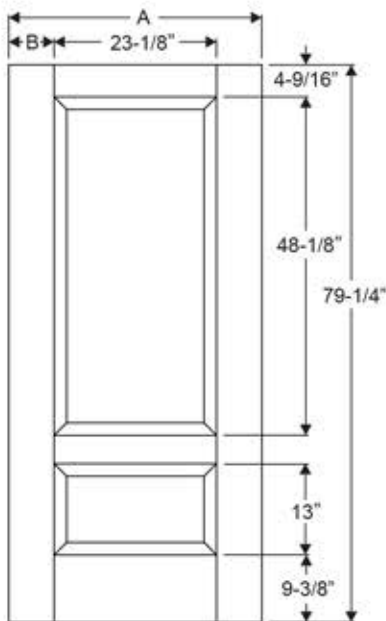

## 2 Panel 3/4 Top

Note:  
Impact Options Available.

Available in:  
Fiber-Classic Oak  
Smooth-Star

Width	A	B
2/8	31-13/16"	4-11/32"
2/10	33-13/16"	5-11/32"
3/0	35-13/16"	6-11/32"

**Boise Cascade**<sup>®</sup>  
MILLWORK

**THERMA TRU**<sup>®</sup>  
DOORS

CONFIDENTIAL DOCUMENT - not to be copied and/or disclosed to others without prior written consent.

Note: Drawings are for general reference only and may not be built to the exact detail shown. Drawing depicted as viewed from exterior, sticking is not included in stile & rail dimensions.