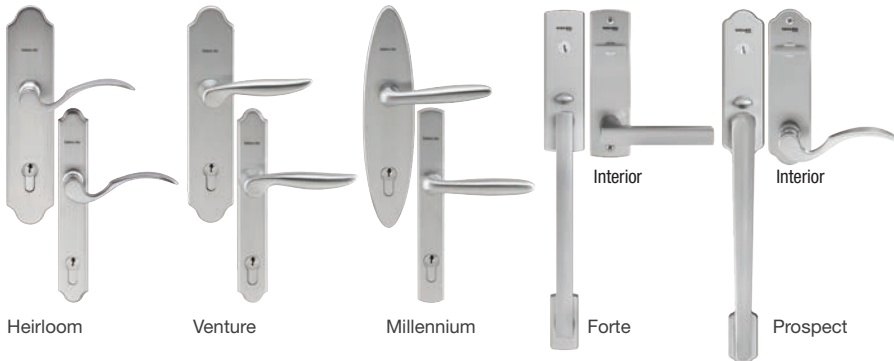

Handlesets

Heirloom Venture Millennium Forte Prospect

Finish Options

Bright Brass Brushed Nickel Black Nickel Polished Chrome Oil-Rubbed Bronze

Standard Door Options

Tongue
(For single door systems.)

Shootbolt
(For double door systems.)