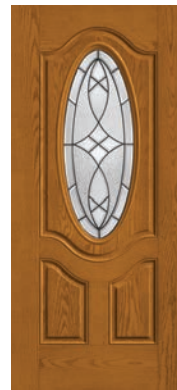

Oak Blackstone.
FC164 (1D, 1C)
Stained Wildflower Honey