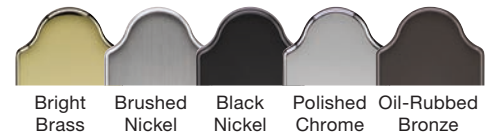

10 YEAR LIMITED WARRANTY
Fiber-Classic,
Smooth-Star,
Pulse & Steel

Durable
Topcoat

Professional
Application

PrismaGuard. Stain

NEW Tumbleweed Acom Wildflower Honey Rustic Clay Barley

Mulberry Autumn Harvest New Earth Driftwood Raven

PrismaGuard. Paint

Alpine Granite **NEW** Peregrine Onyx **NEW** Obsidian

Indigo **NEW** Estuary **NEW** Arctic Ice Cypress **NEW** Golden Wheat

NEW Canyon Ruby Red Cabernet Chestnut **NEW** Elk

Multi-Point Locking System

Handlesets

Heirloom Venture Millennium Forte Prospect

Finish Options

Bright Brass Brushed Nickel Black Nickel Polished Chrome Oil-Rubbed Bronze

Standard Door Options

Tongue
(For single door systems.)

Shootbolt
(For double door systems.)