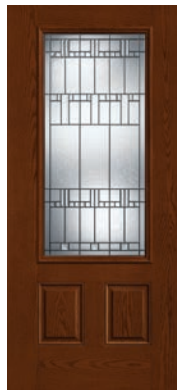

Oak Sedona
FC131 ▣ (1D, 1C)
Stained Autumn Harvest