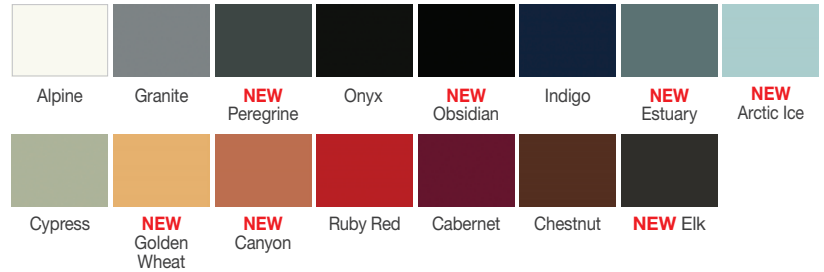

PrismaGuard. Paint