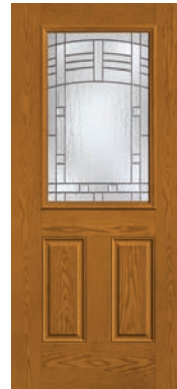

Oak Maple Park™
FC901 (1D, 1C)
Stained Wildflower Honey