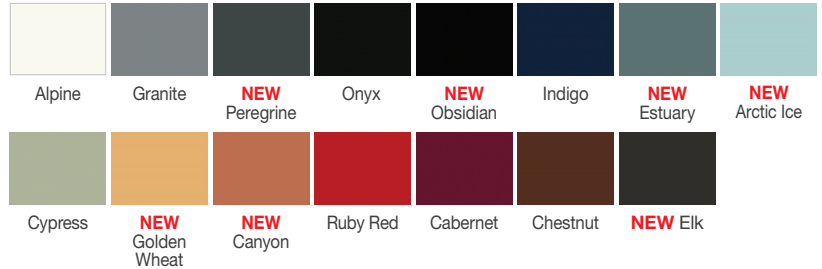

PrismaGuard. Paint