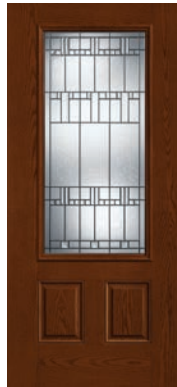

**Oak
Sedona
FC131** ▣ (1D, 1C)
Stained Autumn
Harvest