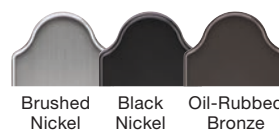

10 YEAR LIMITED WARRANTY
Fiber-Classic, Smooth-Star, Pulse & Steel

Durable Topcoat

Professional Application

PrismaGuard. Stain

PrismaGuard. Paint

Hardware Options

Grip Style Handlesets

Levers

Multi-Point Locking System

Handlesets

Knobs

Finish Options

Standard Door Options

Deadbolts

Keyless Touchscreen Deadbolts

THERMA-TRU
DOORS