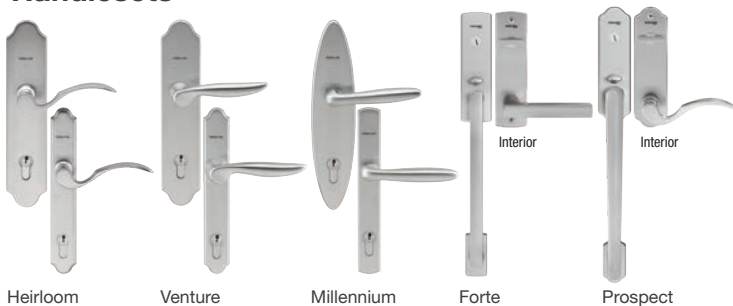

10 YEAR LIMITED WARRANTY
Fiber-Classic, Smooth-Star, Pulse & Steel

Durable Topcoat

Professional Application

PrismaGuard. Stain

PrismaGuard. Paint

Hardware Options

Grip Style Handlesets

Levers

Multi-Point Locking System

Handlesets

Knobs

Finish Options

Standard Door Options

Deadbolts

Keyless Touchscreen Deadbolts

THERMA-TRU
DOORS