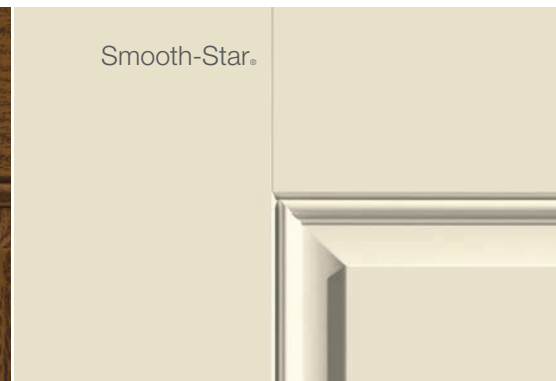

Fiber-Classic® & Smooth-Star® Door Options

Fiber-Classic® Doors

Get the look and feel of rich Mahogany or warm Oak with excellent performance and value.

Smooth-Star® Doors

Get a smooth surface for plenty of color options with exceptional performance and value.

LIFETIME
LIMITED
WARRANTY

*Brand Use Study, 2022 *Builder* magazine.

**Based on version 6.0 ENERGY STAR product specification for windows, doors and skylights

***Not a guarantee of investment returns, increase in value or selling price. See 2021 Therma-Tru National Home Valuation Study surveying real estate agents about perceived remodeled home value estimates based on exterior appearance. Not based on actual home sales data. Results may vary based on region, door style and home style. Study was commissioned by Therma-Tru and conducted by the Farnsworth Group, an independent research provider.

Note: See your Therma-Tru seller or visit www.thermatru.com for details on limited warranties and exclusions, and ENERGY STAR qualified products.