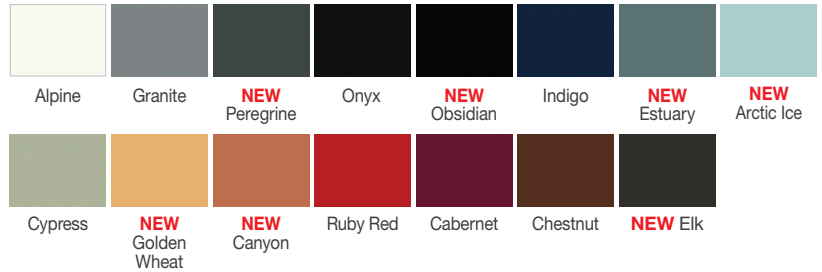

Mahogany Grain CCR205
Stained New Earth

Fiber-Classic. & Smooth-Star.

Smooth NEW Latitude
S4525 ▣ (1D, 1C, 1A)
Painted Estuary

Smooth Clear SDL
S2104-SDL ●
Painted Arctic Ice

Oak Blackstone.
FC164 (1D, 1C)
Stained Wildflower Honey

Canvas Chord
CCV05020XC
 Painted Alpine

Mahogany Low-E SDL
CCM2806-SDLF6 🔹
 Stained Acorn

Fir Low-E
CCA210 🔹
 Stained Raven

Fiber-Classic. & Smooth-Star.

Oak Low-E SDL
2010-SDLLE 🔹
 Stained Acorn

Smooth Internal Blinds
S2600 🔹
 Painted Cypress

Smooth Low-E
S2000-LE 🔹
 Painted Onyx

Smooth Internal Blinds
S132 ▣
 Painted Granite

Smooth Clear SDL
S1350-SDL 🔹
 Painted Onyx

Smooth Low-E
S2100-LE 🔹
 Painted Alpine

Traditions
TS210
 Painted Elk

Smooth
SSF120 🔥
 Painted Indigo

10 YEAR LIMITED WARRANTY
Fiber-Classic, Smooth-Star, Pulse & Steel

Durable Topcoat

Professional Application

PrismaGuard. Stain

PrismaGuard. Paint

Hardware Options

Grip Style Handlesets

Levers