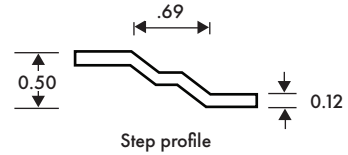

# 5 PANEL SHAKER MOLDED DOORS

SMOOTH

8'0" STEP

## HOLLOW CORE DOOR

- 1-3/8" and 1-3/4" hollow core
- Fiberwood or Fingerjoint stiles and rails