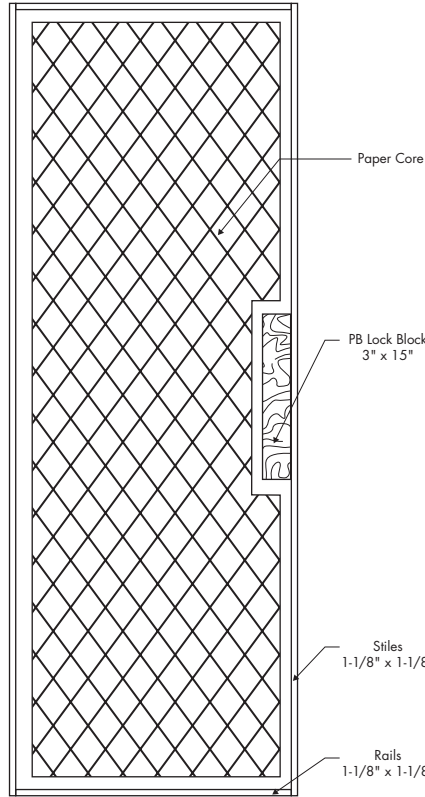

LAUAN DOORS

7'0"

HOLLOW CORE DOOR

- 1-3/8" and 1-3/4" hollow core
- Fingerjoint, Clear or Fiberwood stiles
- Wood rails available

SOLID CORE DOOR

- 1-3/8" and 1-3/4" solid core
- Gives solid feel with sound reduction
- All wood construction
- Available in particle board core

Sizes Available		
Dimensions	Availability	Panels
1'0" x 7'0"	√	NA
1'2" x 7'0"	√	NA
1'3" x 7'0"	√	NA
1'4" x 7'0"	√	NA
1'6" x 7'0"	√	NA
1'8" x 7'0"	√	NA
2'0" x 7'0"	√	NA
2'2" x 7'0"	√	NA
2'4" x 7'0"	√	NA
2'6" x 7'0"	√	NA
2'8" x 7'0"	√	NA
2'10" x 7'0"	√	NA
3'0" x 7'0"	√	NA
4'0" x 7'0"	√	NA

NOTE: Items designated with an X are cut from larger size skins.
Items designated with a √ are available for order. NA for Not Available.

LAUAN DOORS

7'0"

Standard Dimensions

DOOR DIMENSIONS

HOLLOW CORE CONSTRUCTION

SOLID CORE CONSTRUCTION

Type 2 glue bond standard.

Skin Size	Skin Overall	Panel Width	Center Stile	Outer Stile	Skin Size	Skin Overall	Panel Width	Center Stile	Outer Stile
1'0" x 7'0"	1'0-3/8"	NA	NA	NA	2'2" x 7'0"	2'2-3/8"	NA	NA	NA
1'2" x 7'0"	1'2-3/8"	NA	NA	NA	2'4" x 7'0"	2'4-3/8"	NA	NA	NA
1'3" x 7'0"	1'3-3/8"	NA	NA	NA	2'6" x 7'0"	2'6-3/8"	NA	NA	NA
1'4" x 7'0"	1'4-3/8"	NA	NA	NA	2'8" x 7'0"	2'8-3/8"	NA	NA	NA
1'6" x 7'0"	1'6-3/8"	NA	NA	NA	2'10" x 7'0"	2'10-3/8"	NA	NA	NA
1'8" x 7'0"	1'8-3/8"	NA	NA	NA	3'0" x 7'0"	3'0-3/8"	NA	NA	NA
2'0" x 7'0"	2'0-3/8"	NA	NA	NA	4'0" x 7'0"	4'0-3/8"	NA	NA	NA