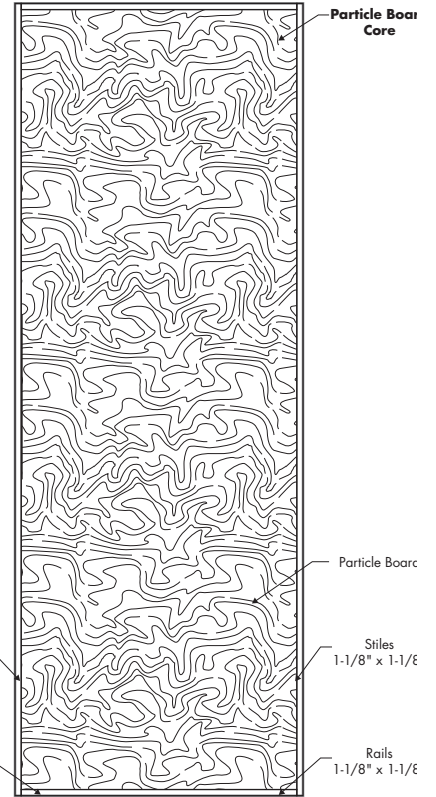

LAUAN DOORS

7'0"

HOLLOW CORE DOOR

- 1-3/8" and 1-3/4" hollow core
- Fingerjoint, Clear or Fiberwood stiles
- Wood rails available

SOLID CORE DOOR

- 1-3/8" and 1-3/4" solid core
- Gives solid feel with sound reduction
- All wood construction
- Available in particle board core

Sizes Available		
Dimensions	Availability	Panels
1'0" x 7'0"	√	NA
1'2" x 7'0"	√	NA
1'3" x 7'0"	√	NA
1'4" x 7'0"	√	NA
1'6" x 7'0"	√	NA
1'8" x 7'0"	√	NA
2'0" x 7'0"	√	NA
2'2" x 7'0"	√	NA
2'4" x 7'0"	√	NA
2'6" x 7'0"	√	NA
2'8" x 7'0"	√	NA
2'10" x 7'0"	√	NA
3'0" x 7'0"	√	NA
4'0" x 7'0"	√	NA

NOTE: Items designated with an X are cut from larger size skins.
Items designated with a √ are available for order. NA for Not Available.

LAUAN DOORS

7'0"

Standard Dimensions

DOOR DIMENSIONS

HOLLOW CORE CONSTRUCTION

SOLID CORE CONSTRUCTION

Type 2 glue bond standard.

Skin Size	Skin Overall	Panel Width	Center Stile	Outer Stile	Skin Size	Skin Overall	Panel Width	Center Stile	Outer Stile
1'0" x 7'0"	1'0-3/8"	NA	NA	NA	2'2" x 7'0"	2'2-3/8"	NA	NA	NA
1'2" x 7'0"	1'2-3/8"	NA	NA	NA	2'4" x 7'0"	2'4-3/8"	NA	NA	NA
1'3" x 7'0"	1'3-3/8"	NA	NA	NA	2'6" x 7'0"	2'6-3/8"	NA	NA	NA
1'4" x 7'0"	1'4-3/8"	NA	NA	NA	2'8" x 7'0"	2'8-3/8"	NA	NA	NA
1'6" x 7'0"	1'6-3/8"	NA	NA	NA	2'10" x 7'0"	2'10-3/8"	NA	NA	NA
1'8" x 7'0"	1'8-3/8"	NA	NA	NA	3'0" x 7'0"	3'0-3/8"	NA	NA	NA
2'0" x 7'0"	2'0-3/8"	NA	NA	NA	4'0" x 7'0"	4'0-3/8"	NA	NA	NA