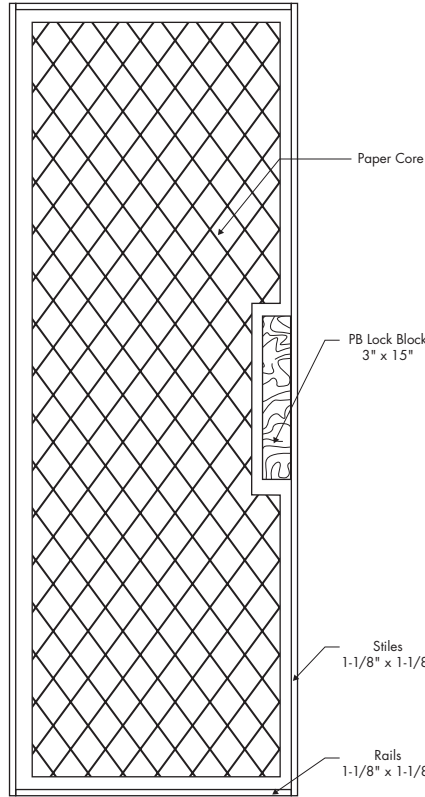

LAUAN DOORS

6'8"

HOLLOW CORE DOOR

- 1-3/8" and 1-3/4" hollow core
- Fingerjoint, Clear or Fiberwood stiles
- Wood rails available

SOLID CORE DOOR

- 1-3/8" and 1-3/4" solid core
- Gives solid feel with sound reduction
- All wood construction
- Available in particle board core

Sizes Available		
Dimensions	Availability	Panels
1'0" x 6'8"	√	NA
1'2" x 6'8"	√	NA
1'3" x 6'8"	√	NA
1'4" x 6'8"	√	NA
1'6" x 6'8"	√	NA
1'8" x 6'8"	√	NA
2'0" x 6'8"	√	NA
2'2" x 6'8"	√	NA
2'4" x 6'8"	√	NA
2'6" x 6'8"	√	NA
2'8" x 6'8"	√	NA
2'10" x 6'8"	√	NA
3'0" x 6'8"	√	NA
4'0" x 6'8"	√	NA

NOTE: Items designated with an X are cut from larger size skins.
Items designated with a √ are available for order. NA for Not Available.

LAUAN DOORS

6' 8"

Standard Dimensions

DOOR DIMENSIONS

HOLLOW CORE CONSTRUCTION

SOLID CORE CONSTRUCTION

Type 2 glue bond standard.

Skin Size	Skin Overall	Panel Width	Center Stile	Outer Stile	Skin Size	Skin Overall	Panel Width	Center Stile	Outer Stile
1'0" x 6'8"	1'0-3/8"	NA	NA	NA	2'2" x 6'8"	2'2-3/8"	NA	NA	NA
1'2" x 6'8"	1'2-3/8"	NA	NA	NA	2'4" x 6'8"	2'4-3/8"	NA	NA	NA
1'3" x 6'8"	1'3-3/8"	NA	NA	NA	2'6" x 6'8"	2'6-3/8"	NA	NA	NA
1'4" x 6'8"	1'4-3/8"	NA	NA	NA	2'8" x 6'8"	2'8-3/8"	NA	NA	NA
1'6" x 6'8"	1'6-3/8"	NA	NA	NA	2'10" x 6'8"	2'10-3/8"	NA	NA	NA
1'8" x 6'8"	1'8-3/8"	NA	NA	NA	3'0" x 6'8"	3'0-3/8"	NA	NA	NA
2'0" x 6'8"	2'0-3/8"	NA	NA	NA	4'0" x 6'8"	4'0-3/8"	NA	NA	NA