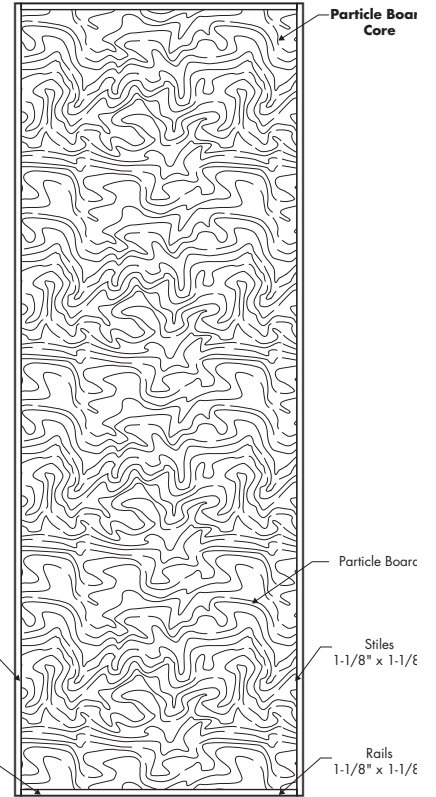

LAUAN DOORS

6'8"

HOLLOW CORE DOOR

- 1-3/8" and 1-3/4" hollow core
- Fingerjoint, Clear or Fiberwood stiles
- Wood rails available

SOLID CORE DOOR

- 1-3/8" and 1-3/4" solid core
- Gives solid feel with sound reduction
- All wood construction
- Available in particle board core

Sizes Available		
Dimensions	Availability	Panels
1'0" x 6'8"	√	NA
1'2" x 6'8"	√	NA
1'3" x 6'8"	√	NA
1'4" x 6'8"	√	NA
1'6" x 6'8"	√	NA
1'8" x 6'8"	√	NA
2'0" x 6'8"	√	NA
2'2" x 6'8"	√	NA
2'4" x 6'8"	√	NA
2'6" x 6'8"	√	NA
2'8" x 6'8"	√	NA
2'10" x 6'8"	√	NA
3'0" x 6'8"	√	NA
4'0" x 6'8"	√	NA

NOTE: Items designated with an X are cut from larger size skins.
Items designated with a √ are available for order. NA for Not Available.

LAUAN DOORS

6' 8"

Standard Dimensions

DOOR DIMENSIONS

HOLLOW CORE CONSTRUCTION

SOLID CORE CONSTRUCTION

Type 2 glue bond standard.

Skin Size	Skin Overall	Panel Width	Center Stile	Outer Stile	Skin Size	Skin Overall	Panel Width	Center Stile	Outer Stile
1'0" x 6'8"	1'0-3/8"	NA	NA	NA	2'2" x 6'8"	2'2-3/8"	NA	NA	NA
1'2" x 6'8"	1'2-3/8"	NA	NA	NA	2'4" x 6'8"	2'4-3/8"	NA	NA	NA
1'3" x 6'8"	1'3-3/8"	NA	NA	NA	2'6" x 6'8"	2'6-3/8"	NA	NA	NA
1'4" x 6'8"	1'4-3/8"	NA	NA	NA	2'8" x 6'8"	2'8-3/8"	NA	NA	NA
1'6" x 6'8"	1'6-3/8"	NA	NA	NA	2'10" x 6'8"	2'10-3/8"	NA	NA	NA
1'8" x 6'8"	1'8-3/8"	NA	NA	NA	3'0" x 6'8"	3'0-3/8"	NA	NA	NA
2'0" x 6'8"	2'0-3/8"	NA	NA	NA	4'0" x 6'8"	4'0-3/8"	NA	NA	NA